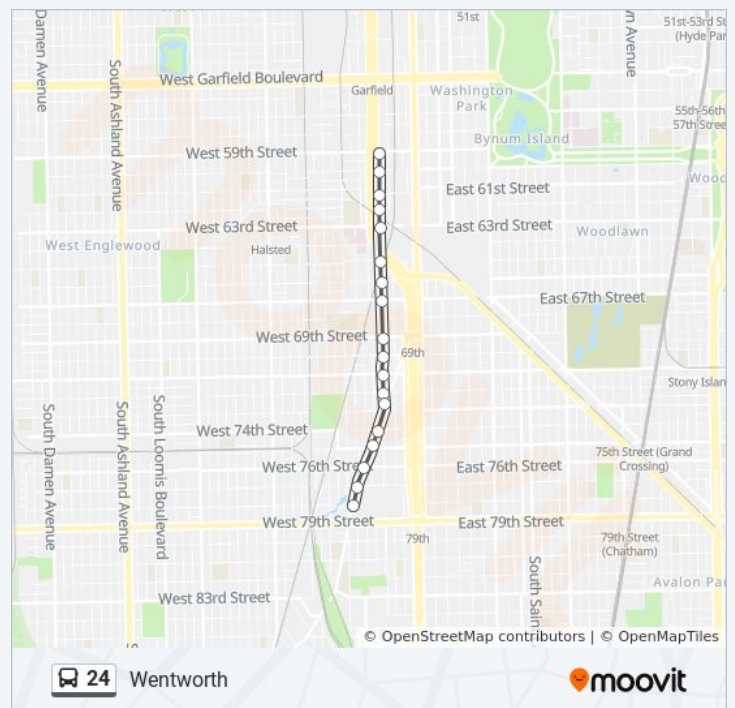

24 bus Info

Direction: Wentworth & 47th Street (North)

Stops: 28

Trip Duration: 21 min

Line Summary:

24 bus Time Schedule

Wentworth & 59th Street (North) Route Timetable:

Vincennes & 78th Street (North)

Wentworth & 70th Street (North)

Wentworth & 69th Street (North)

Wentworth & Marquette Rd (North)

Wentworth & 66th Street (North)

Wentworth & 65th Street (North)

Wentworth & 63rd Street (North)

Wentworth & 62nd Street (North)

Wentworth & 61st Street (North)

Wentworth & 60th Street (North)

Wentworth & 59th Street (North)

Sunday	Not Operational
Monday	7:05 AM
Tuesday	7:05 AM
Wednesday	7:05 AM
Thursday	7:05 AM
Friday	7:05 AM
Saturday	Not Operational

24 bus Info

Direction: Wentworth & 59th Street (North)

Stops: 18

Trip Duration: 12 min

Line Summary:

24 bus time schedules and route maps are available in an offline PDF at moovitapp.com. Use the [Moovit App](#) to see live bus times, train schedule or subway schedule, and step-by-step directions for all public transit in Chicago.