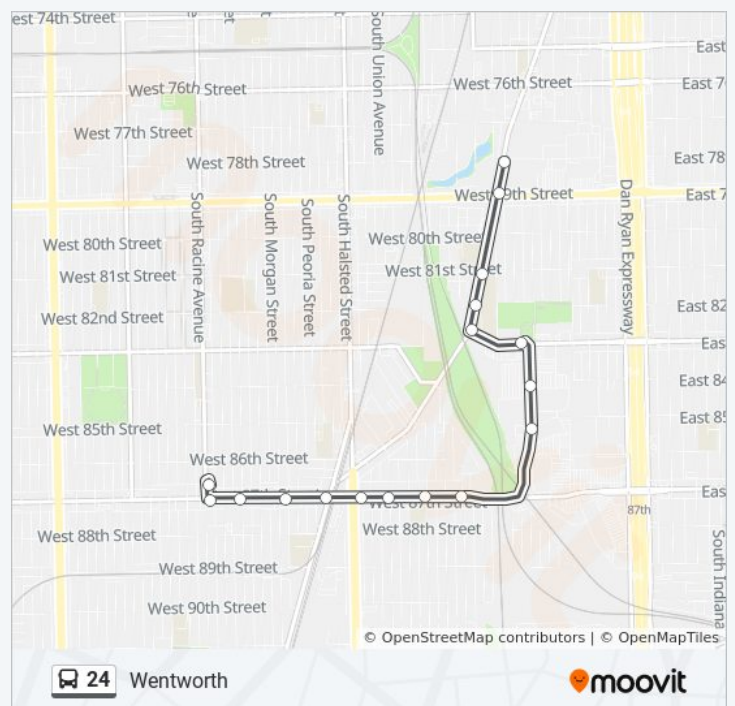

- 87th Street & Halsted (West)
- 87th Street & Vincennes (West)
- 87th Street & Morgan (West)
- 87th Street & Aberdeen (West)
- Racine & 87th Street Terminal (West)

Direction: Vincennes & 78th Street (North)

17 stops
[VIEW LINE SCHEDULE](#)

- Racine & 87th Street Terminal (West)
- 87th Street & Racine (East)
- 87th Street & Aberdeen (East)
- 87th Street & Morgan (East)
- 87th Street & Vincennes (East)
- 87th Street & Halsted (East)
- 87th Street & Union (East)
- 87th Street & Wallace (East)
- 87th Street & Normal (East)
- 8501 S Holland (North)
- 8401 S Holland (North)
- 83rd Street & Holland (West)
- Vincennes & 83rd Street (North)
- Vincennes & 82nd Street (North)
- Vincennes & 81st Street (North)
- Vincennes & 79th Street (North)
- Vincennes & 78th Street (North)

24 bus Time Schedule

Vincennes & 78th Street (North) Route Timetable:

Sunday	Not Operational
Monday	9:01 AM - 6:22 PM
Tuesday	9:01 AM - 6:22 PM
Wednesday	9:01 AM - 6:22 PM
Thursday	9:01 AM - 6:22 PM
Friday	9:01 AM - 6:22 PM
Saturday	Not Operational

24 bus Info

Direction: Vincennes & 78th Street (North)
Stops: 17
Trip Duration: 13 min
Line Summary:

Direction: Wentworth & 47th Street (North)

24 bus Time Schedule