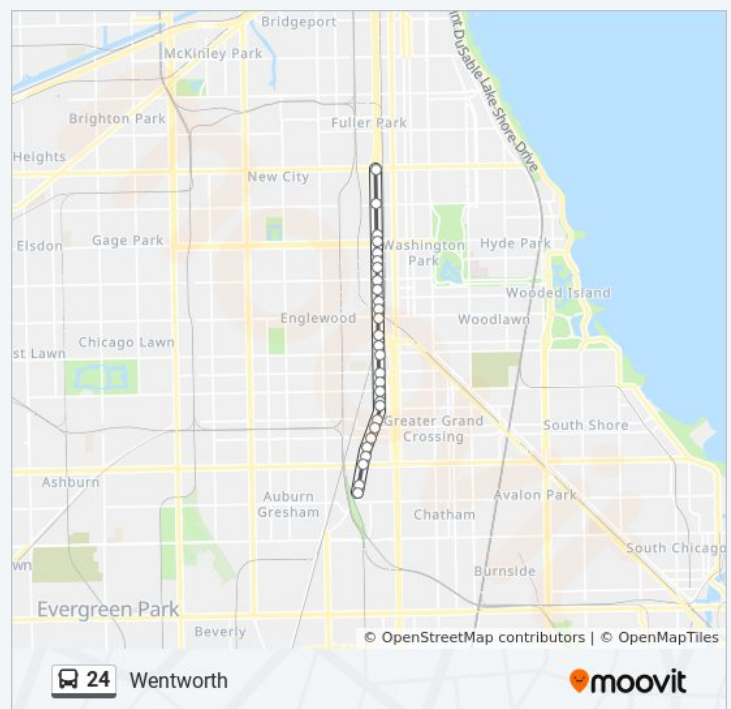

24 bus Info

Direction: Vincennes & 78th Street (North)
Stops: 17
Trip Duration: 13 min
Line Summary:

Direction: Wentworth & 47th Street (North)

24 bus Time Schedule

28 stops

[VIEW LINE SCHEDULE](#)

- Vincennes & 82nd Street (North)
- Vincennes & 81st Street (North)
- Vincennes & 79th Street (North)
- Vincennes & 78th Street (North)
- Vincennes & 77th Street (North)
- Vincennes & 76th Street (North)
- Vincennes & 75th Street/Yale (North)
- Vincennes & 74th Street (North)
- Wentworth & Vincennes (North)
- Wentworth & 72nd Street (North)
- Wentworth & 71st Street (North)
- Wentworth & 70th Street (North)
- Wentworth & 69th Street (North)
- Wentworth & Marquette Rd (North)
- Wentworth & 66th Street (North)
- Wentworth & 65th Street (North)
- Wentworth & 63rd Street (North)
- Wentworth & 62nd Street (North)
- Wentworth & 61st Street (North)
- Wentworth & 60th Street (North)
- Wentworth & 59th Street (North)
- Wentworth & 57th Place (North)
- Wentworth & 57th Street (North)
- 5556 S Wentworth (North)
- Wentworth & Garfield (North)
- 5400 S Wentworth (North)
- Wentworth & 51st Street (North)
- Wentworth & 47th Street (North)

Direction: Wentworth & 59th Street (North)

18 stops

[VIEW LINE SCHEDULE](#)

Wentworth & 47th Street (North) Route Timetable:

Sunday	Not Operational
Monday	3:38 PM
Tuesday	3:38 PM
Wednesday	2:38 PM
Thursday	3:38 PM
Friday	3:38 PM
Saturday	Not Operational

24 bus Info

Direction: Wentworth & 47th Street (North)

Stops: 28

Trip Duration: 21 min

Line Summary:

24 bus Time Schedule

Wentworth & 59th Street (North) Route Timetable:

Vincennes & 78th Street (North)

Vincennes & 77th Street (North)

Vincennes & 76th Street (North)

Vincennes & 75th Street/Yale (North)

Vincennes & 74th Street (North)

Wentworth & Vincennes (North)

Wentworth & 72nd Street (North)

Wentworth & 71st Street (North)