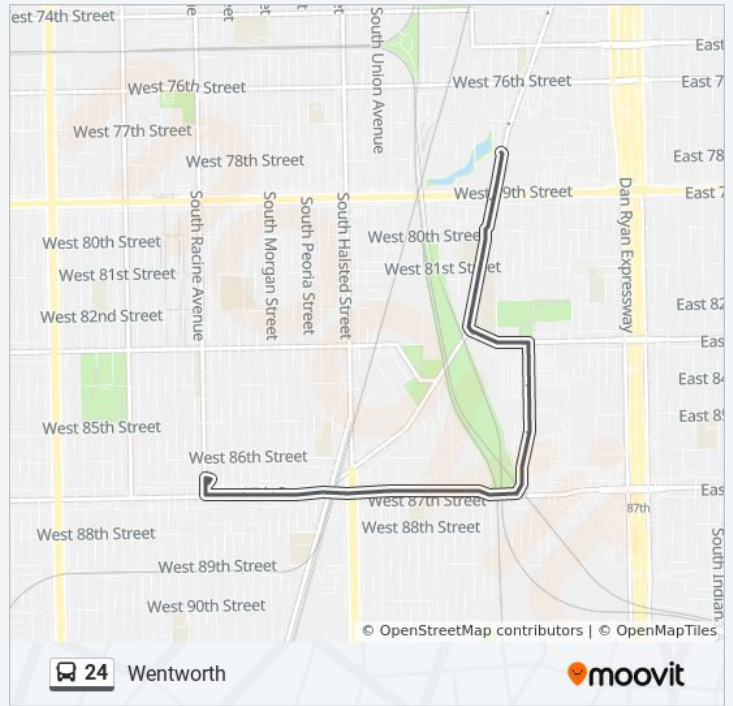

Vincennes & 78th Street (South)

79th Street & Vincennes (East)

79th Street & Princeton (East)

79th Street & Wentworth (East)

Perry & 79th Street Terminal (South)

Direction: Racine & 87th Street Terminal (West)

80 stops

[VIEW LINE SCHEDULE](#)

Clark & Randolph (South)

Clark & Adams (South)

Clark & Van Buren (South)

Clark & Harrison (South)

Clark & Polk (South)

Clark & 11th Place (South)

Clark & Roosevelt (South)

Clark & 15th Street (South)

Clark & 16th/17th (South)

Clark & 18th Street (South)

24 bus Time Schedule

Racine & 87th Street Terminal (West) Route
 Timetable:

Sunday	Not Operational
Monday	6:40 AM - 6:03 PM
Tuesday	6:40 AM - 6:03 PM
Wednesday	6:40 AM - 6:03 PM
Thursday	6:40 AM - 6:03 PM
Friday	6:40 AM - 6:03 PM
Saturday	Not Operational

24 bus Info

Direction: Racine & 87th Street Terminal (West)
Stops: 80

Trip Duration: 61 min
Line Summary:

- Clark & Archer (South)
- Wentworth & Archer (South)
- Wentworth & Cermak (South)
- Wentworth & 23rd Street (South)
- Wentworth & 24th Street (South)
- Wentworth & 26th Street (South)
- Wentworth & 27th Street (South)
- Wentworth & 28th Place (South)
- Wentworth & 29th Street (South)
- 3000 S Wentworth (South)
- Wentworth & 31st Street (South)
- 3200 S Wentworth (South)
- Wentworth & 33rd Street (South)
- Wentworth & 35th Street (South)
- 3600 S Wentworth (South)
- Wentworth & 37th Street (South)
- 3800 S Wentworth (South)
- Wentworth & Pershing (South)
- Wentworth & Root (South)
- Wentworth & 43rd Street (South)
- Wentworth & 44th Place (South)
- Wentworth & 45th Street (South)
- Wentworth & 46th Street (South)
- Wells & 47th Street (South)
- Wells & 48th Place (South)
- Wells & 50th Street (South)
- Wells & 51st Street (South)
- Wells & 52nd Street (South)
- Wells & 53rd Street (South)
- Garfield Red Line Station (East)
- Wentworth & Grand Blvd Shopping Ctr (5440 S) (North)
- Wentworth & Grand Blvd Shopping Ctr (5400 S) (North)