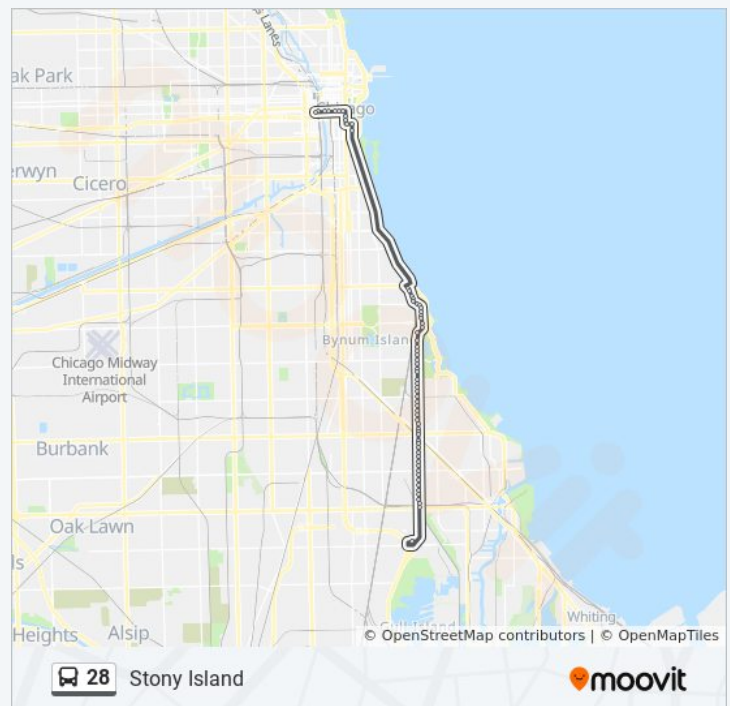

Stony Island & 60th Street (South)

**28 bus Time Schedule**

Olive-Harvey College (West) Route Timetable:

Sunday	Not Operational
Monday	5:36 AM - 9:34 PM
Tuesday	5:36 AM - 9:34 PM
Wednesday	5:36 AM - 9:34 PM
Thursday	5:36 AM - 9:34 PM
Friday	5:36 AM - 9:34 PM
Saturday	Not Operational

**28 bus Info**

**Direction:** Olive-Harvey College (West)

**Stops:** 65

**Trip Duration:** 43 min

**Line Summary:**

Stony Island & 61st Street (South)

Stony Island & 62nd Street (South)

Stony Island & 63rd Street (South)