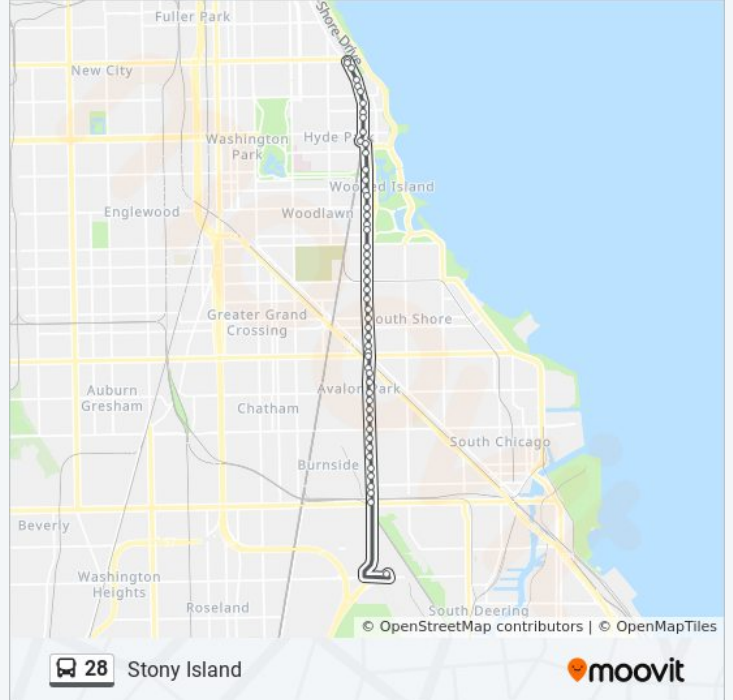

5000 S Lake Park (South)

Lake Park & E. Hyde Park Blvd (South)

Lake Park & 52nd Street (South)

Lake Park & 53rd Street (South)

Lake Park & 54th Street (South)

Lake Park & 55th Street (South)

Lake Park & 56th Street (South)

Stony Island & 63rd Street (South)

Stony Island & 64th Street (South)

Stony Island & 65th Street (South)

### 28 bus Info

**Direction:** 103rd Street & Stony Island Garage Terminal (Se)

**Stops:** 52

**Trip Duration:** 33 min

**Line Summary:**

- Stony Island & 65th Place (South)
- Stony Island & 67th Street (South)
- Stony Island & 68th Street (South)
- Stony Island & 69th Street (South)
- Stony Island & 70th Street (South)
- Stony Island & 71st Street (South)
- Stony Island & 72nd Street (South)
- Stony Island & 73rd Street (South)
- Stony Island & 74th Street (South)
- Stony Island & 75th Street (South)
- Stony Island & 76th Street (South)
- Stony Island & 77th Street (South)
- Stony Island & 78th Street (South)
- Stony Island & South Chicago/79th Street (South)
- Stony Island & South Chicago/79th Street (South)
- Stony Island & Anthony (South)
- Stony Island & 81st Street (South)
- Stony Island & 82nd Street (South)
- Stony Island & 83rd Street (South)
- Stony Island & 84th Street (South)
- Stony Island & 85th Street (South)
- Stony Island & 86th Street (South)
- Stony Island & 87th Street (South)
- Stony Island & 88th Street (South)
- Stony Island & 89th Street (South)
- Stony Island & 90th Street (South)
- Stony Island & 91st Street (South)
- Stony Island & 92nd Street (South)
- Stony Island & 93rd Street (South)
- Stony Island & 94th Street (South)
- Stony Island & 95th Street (South)
- 103rd Street & Stony Island Garage Terminal (Se)

## Direction: 64th Street & Stony

33 stops

[VIEW LINE SCHEDULE](#)

103rd Street & Stony Island Garage Terminal (Se)

Stony Island & 95th Street (North)

Stony Island & 94th Street (North)

Stony Island & 93rd Street (North)