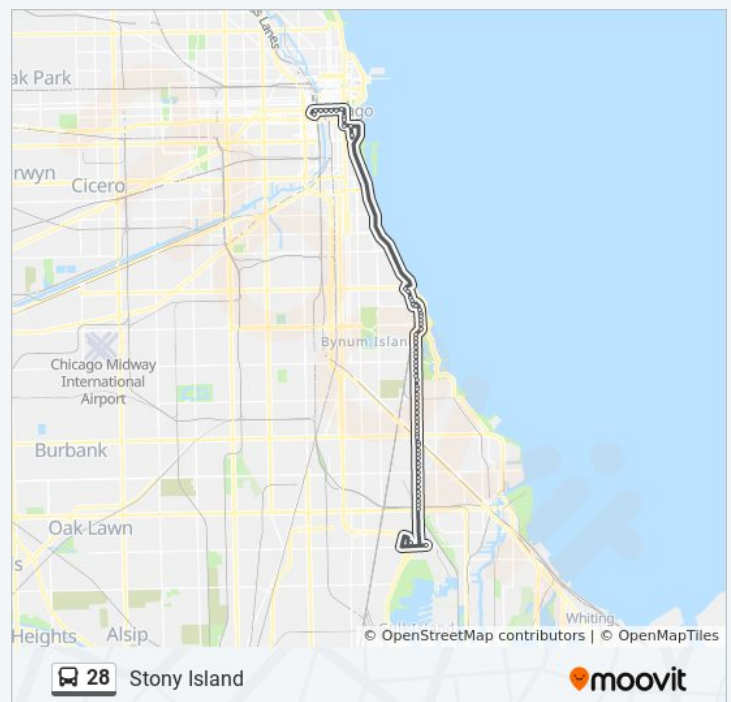

Stony Island & 93rd Street (South)

Stony Island & 94th Street (South)

Stony Island & 95th Street (South)

Olive-Harvey College (West)

**Direction: Union Station Transit Center (East)**

64 stops

[VIEW LINE SCHEDULE](#)

**28 bus Info**

**Direction:** Union Station Transit Center (East)

**Stops:** 64

**Trip Duration:** 81 min

**Line Summary:**

Stony Island & 74th Street (North)

Stony Island & 73rd Street (North)

Stony Island & 72nd Street (North)