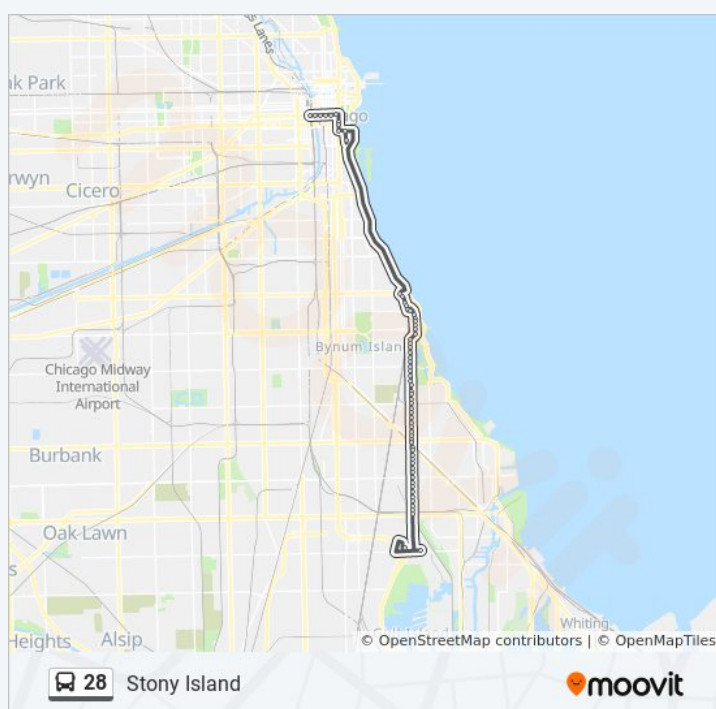

## 28 bus Info

**Direction:** 64th Street & Stony

**Stops:** 33

**Trip Duration:** 29 min

**Line Summary:**

 [28 bus Line Map](#)

Stony Island & 69th Street (North)  
 Stony Island & 68th Street (North)  
 Stony Island & 67th Street (North)  
 Stony Island & 65th Street (North)  
 64th Street & Stony

**Direction: Adams & Canal (West)**

64 stops

[VIEW LINE SCHEDULE](#)

Olive-Harvey College (West)  
 103rd Street & Stony Island Garage Terminal (Se)  
 Stony Island & 95th Street (North)  
 Stony Island & 94th Street (North)  
 Stony Island & 93rd Street (North)  
 Stony Island & 92nd Street (North)  
 Stony Island & 91st Street (North)  
 Stony Island & 90th Street (North)  
 Stony Island & 89th Street (North)  
 Stony Island & 88th Street (North)  
 Stony Island & 87th Street (North)  
 Stony Island & 86th Street (North)  
 Stony Island & 85th Street (North)  
 Stony Island & 84th Street (North)  
 Stony Island & 83rd Street (North)  
 Stony Island & 82nd Street (North)  
 Stony Island & 81st Street (North)  
 Stony Island & Anthony (North)  
 Stony Island & South Chicago/79th Sreet (North)  
 Stony Island & South Chicago/79th Sreet (North)  
 Stony Island & 78th Street (North)  
 Stony Island & 77th Street (North)  
 Stony Island & 76th Street (North)

**28 bus Time Schedule**

Adams & Canal (West) Route Timetable:

Sunday	Not Operational
Monday	7:40 AM - 9:11 AM
Tuesday	7:40 AM - 9:11 AM
Wednesday	7:40 AM - 9:11 AM
Thursday	7:40 AM - 9:11 AM
Friday	7:40 AM - 9:11 AM
Saturday	Not Operational

**28 bus Info**

**Direction:** Adams & Canal (West)

**Stops:** 64

**Trip Duration:** 70 min

**Line Summary:**

Stony Island & 75th Street (North)

Stony Island & 74th Street (North)

Stony Island & 73rd Street (North)