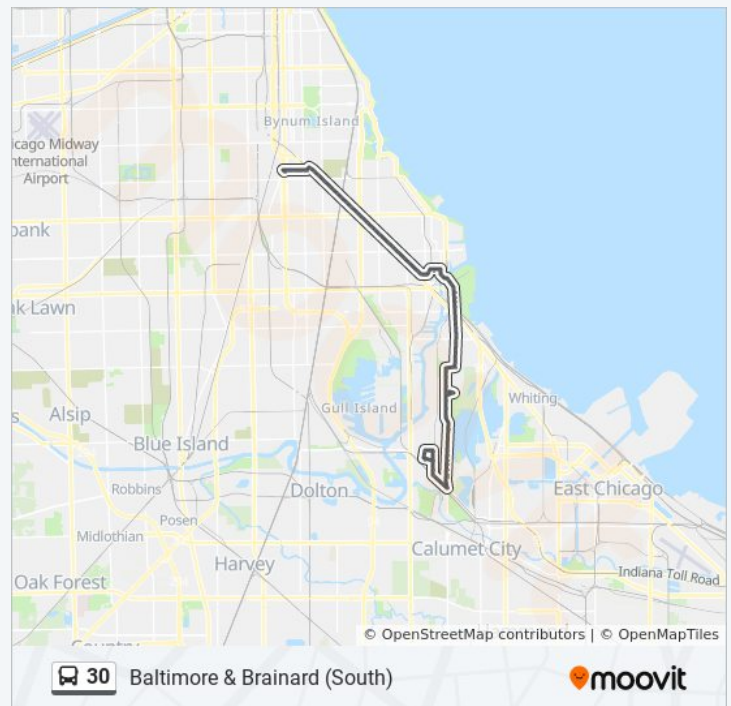

69th Street & Wabash (East)

69th Street & Michigan (East)

69th Street & Indiana (East)

69th Street & Prairie (East)

69th Street & Calumet (East)

69th Street & King Drive (East)

69th Street & Anthony (East)

Keefe & South Chicago (Ne)

South Chicago & 69th Street (Se)

South Chicago & 69th Place (Se)

South Chicago & 71st Street/Cottage Grove (Se)

South Chicago & 71st Street/Cottage Grove (Se)

South Chicago & Ingleside (Se)

South Chicago & 73rd Street/Ellis (Se)

South Chicago & 74th Street/Greenwood (Se)

South Chicago & 75th Street/Woodlawn (Se)

South Chicago & 76th Street (Se)

South Chicago & Dorchester (Se)

South Chicago & Dante (Se)

South Chicago & Harper (Se)

South Chicago & 79th Street/Stony Island (Se)

South Chicago & 79th Street/Stony Island (Se)

South Chicago & East End (Se)

South Chicago & East End (Se)

South Chicago & Elliott (Sw)

South Chicago & Bennett (Se)

South Chicago & Jeffery (Se)

South Chicago & 85th Street (Se)

South Chicago & 86th Street/Crandon (Se)

South Chicago & Oglesby (Se)

South Chicago & 87th Street/Yates (Se)

Tuesday	8:05 AM - 10:30 PM
Wednesday	8:05 AM - 10:30 PM
Thursday	8:05 AM - 10:30 PM
Friday	8:05 AM - 10:30 PM
Saturday	7:10 PM - 10:30 PM

30 bus Info

Direction: Baltimore & Brainard (South)

Stops: 99

Trip Duration: 52 min

Line Summary: