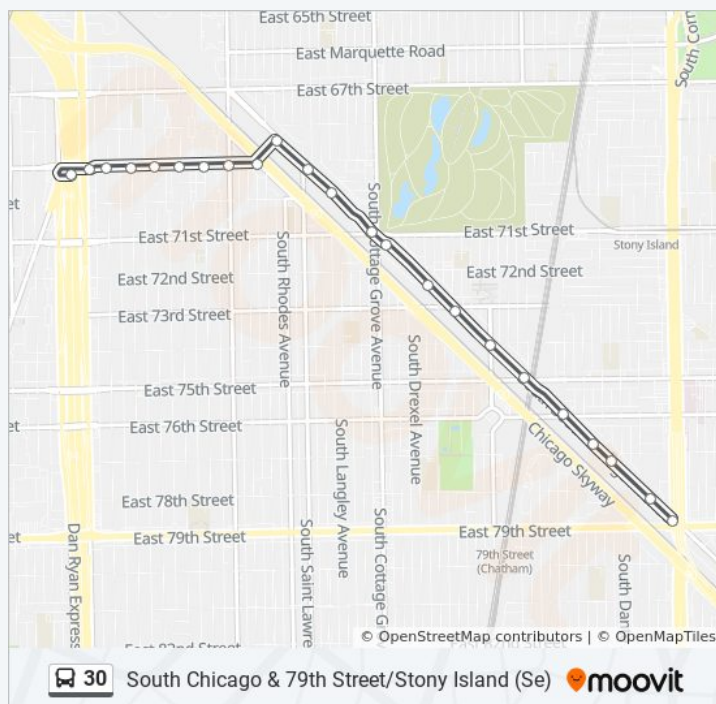

South Chicago & Dante (Se)

South Chicago & Harper (Se)

30 bus Time Schedule

South Chicago & 79th Street/Stony Island (Se)

Route Timetable:

Sunday	Not Operational
Monday	4:33 PM
Tuesday	4:33 PM
Wednesday	4:33 PM
Thursday	4:33 PM
Friday	4:33 PM
Saturday	Not Operational

30 bus Info

Direction: South Chicago & 79th Street/Stony Island (Se)

Stops: 24

Trip Duration: 14 min

Line Summary:

Direction: South Chicago & 79th Street/Stony Island (Se)

61 stops

[VIEW LINE SCHEDULE](#)