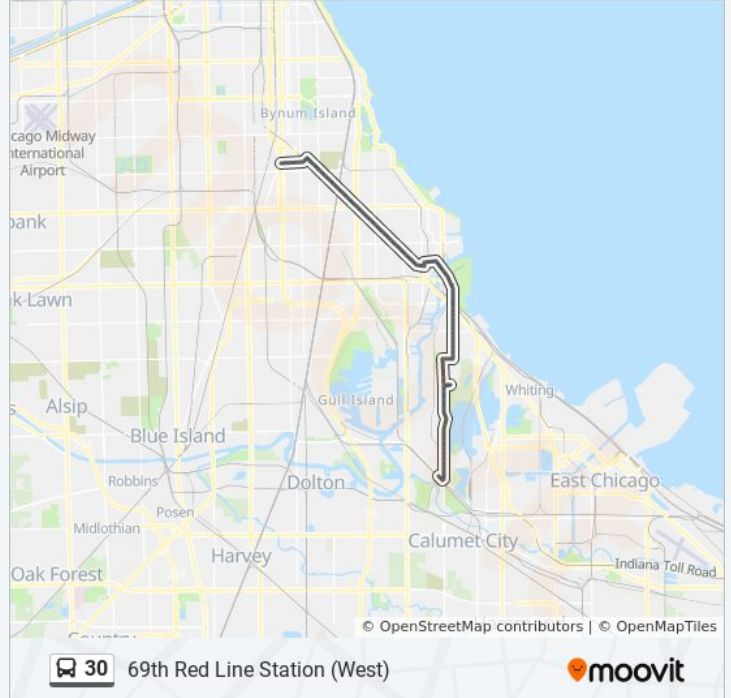

Avenue O & 112th Street (North)

112th Street & Avenue M (East)

Ewing & 112th Street (North)

Ewing & 111th Street (North)

Ewing & 110th Street (North)

Ewing & 109th Street (North)

Ewing & 108th Street (North)

Ewing & 107th Street (North)

Ewing & 106th Street (North)

Ewing & 105th Street (North)

Ewing & 104th Street (North)

Ewing & 103rd Street (North)

Ewing & 102nd Street (North)

Ewing & 101st Street (North)

Ewing & 99th Street (North)

Ewing & 98th Street (North)

Ewing & 97th Street (North)

Ewing & 96th Street (North)

Ewing & 95th Street (North)

Ewing & 94th Street (North)

9320 S Ewing (North)

91st Street & Buffalo (West)

91st Street & Brandon (West)

Houston & 91st Street (South)

92nd Street & Commercial (West)

92nd Street & Exchange (West)

9177 S South Chicago (Cha Building) (Nw)

South Chicago & Marquette Avenue (Nw)

South Chicago & Colfax (Nw)

South Chicago & Kingston (Nw)

South Chicago & 87th Street (Nw)

South Chicago & Oglesby (Nw)

South Chicago & Crandon (Nw)