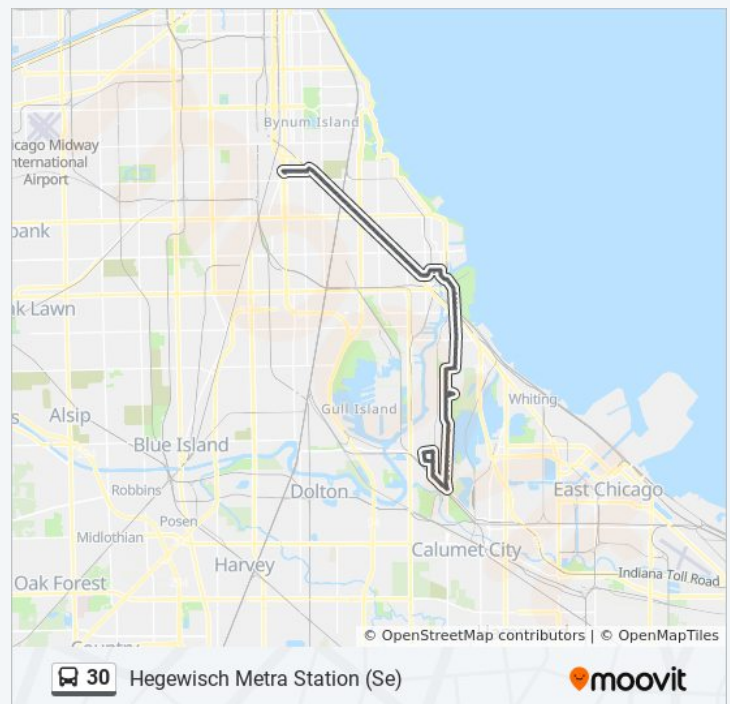

Exchange & 130th Street (North)

130th Street & Carondolet (East)

130th Street & Baltimore (East)

Baltimore & 132nd Street (South)

Baltimore & 134th Street (South)

Baltimore & Brainard (South)

Direction: Hegewisch Metra Station (Se)

30 bus Time Schedule

Hegewisch Metra Station (Se) Route Timetable:

Sunday	5:51 AM - 8:59 PM
Monday	4:23 AM - 9:30 PM
Tuesday	4:23 AM - 9:30 PM
Wednesday	4:23 AM - 9:30 PM
Thursday	4:23 AM - 9:30 PM
Friday	4:23 AM - 9:30 PM
Saturday	4:45 AM - 9:30 PM

30 bus Info

Direction: Hegewisch Metra Station (Se)

Stops: 101

Trip Duration: 55 min

Line Summary:

South Chicago & 85th Street (Se)

South Chicago & 86th Street/Crandon (Se)

South Chicago & Oglesby (Se)