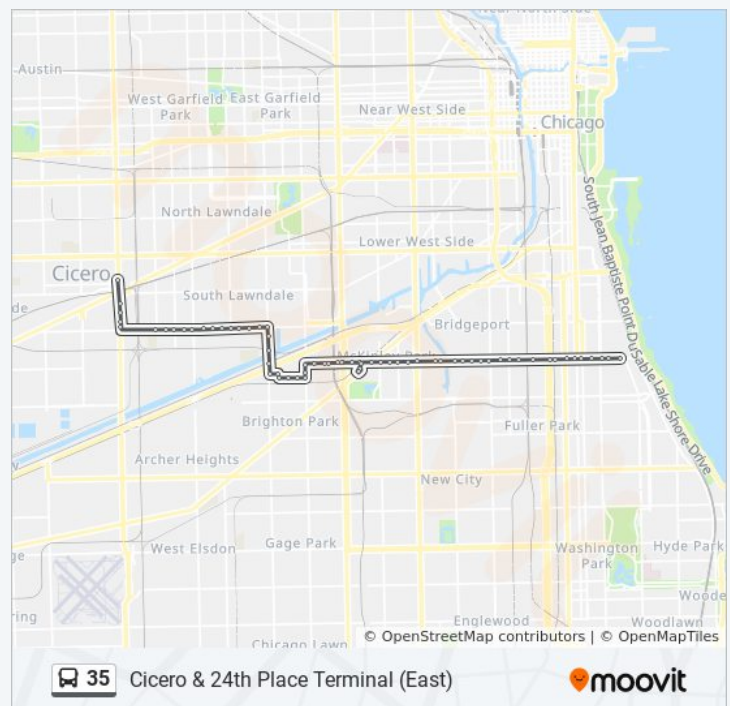

Direction: Cicero & 24th Place Terminal (East)

69 stops

[VIEW LINE SCHEDULE](#)

31st Street Beach (North)

33rd Place & Cottage Grove (East)

Cottage Grove & Woodland Park (3423 S)
(South)

35th Street & Cottage Grove (West)

Lake Meadows Shopping Center (West)

35th Street & King Drive (West)

35th Street & Giles (West)

35th Street & Indiana (West)

35th Street & Michigan (West)

35th Street & State (Green Line) (West)

35th Street & Federal (West)

Sox-35th Red Line Station (West)

35th Street & Shields (West)

35th Street & Normal (West)

35th Street & Wallace (West)

35th Street & Union (West)

35th Street & Halsted (West)

35th Street & Lituania (West)

35th Street & Morgan (West)

35th Street & Aberdeen (West)

35th Street & Racine (West)

35th Street & Iron (West)

1349 W 35th Street (West)

35th Street & Ashland (West)

35th Street & Paulina (West)

35th Street & Wood (West)

35th Street & Wolcott (West)

35th Street & Damen (West)

35th Street & Archer (West)

35 bus Time Schedule

Cicero & 24th Place Terminal (East) Route

Timetable:

Sunday	4:30 AM - 6:53 PM
Monday	3:33 AM - 7:08 PM
Tuesday	3:33 AM - 7:08 PM
Wednesday	3:33 AM - 7:08 PM
Thursday	3:33 AM - 7:08 PM
Friday	3:33 AM - 7:08 PM
Saturday	4:33 AM - 6:47 PM

35 bus Info

Direction: Cicero & 24th Place Terminal (East)

Stops: 69

Trip Duration: 52 min

Line Summary: