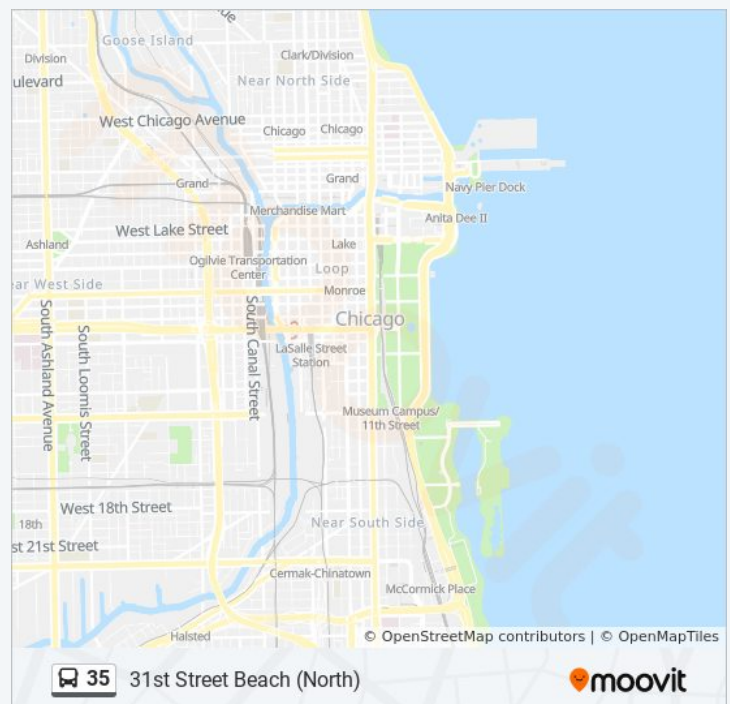

36th Street & Albany (East)

36th Street & Sacramento (East)

36th Street & Francisco (East)

36th Street & California (East)

California & 35th Street (North)

35th Street & Washtenaw (East)

35th Street & Rockwell (East)

35 bus Info

Direction: 31st Street Beach (North)

Stops: 65

Trip Duration: 51 min

Line Summary:

35th Street & Maplewood (East)

35th Street & Artesian (East)

35th Street & Western Avenue (East)

35th Street & Oakley (East)

35th Street & Leavitt (East)

35th/Archer Orange Line Station

35th/Archer Orange Line Station

Archer & 35th Street/Hoyne (Ne)

35th Street & Damen (East)

35th Street & Wolcott (East)

35th Street & Wood (East)

35th Street & Paulina (East)

35th Street & Ashland (East)

1349 W 35th Street (East)

35th Street & Iron (East)

35th Street & Racine (East)

35th Street & Aberdeen (East)

35th Street & Morgan (East)