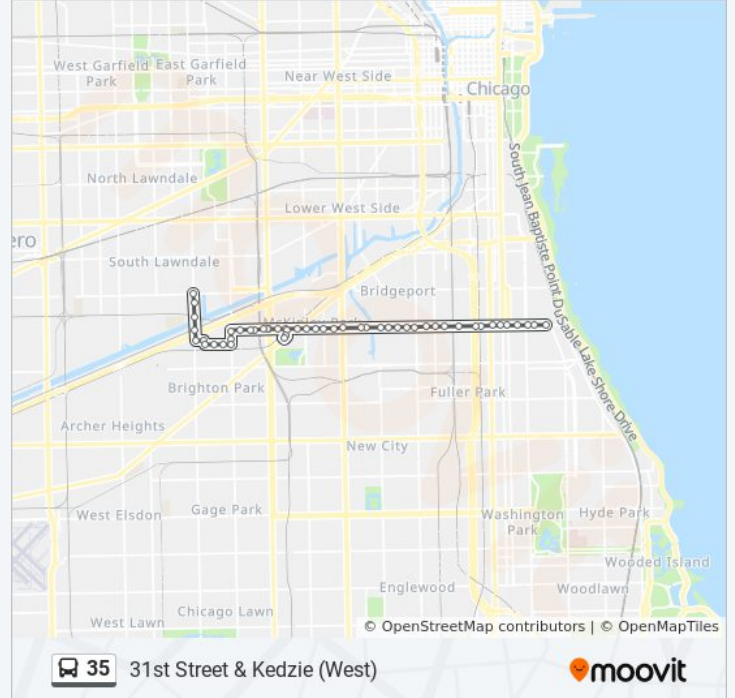

35th Street & Ashland (West)

35th Street & Paulina (West)

35th Street & Wood (West)

35th Street & Wolcott (West)

35th Street & Damen (West)

35th Street & Archer (West)

Leavitt & 35th Street (South)

35th/Archer Orange Line Station

35th Street & Rockwell (West)

35th Street & Washtenaw (West)

California & 35th Street (South)

California & 36th Street (South)

California & 36th Place (South)

36th Place & Francisco (West)

36th Place & Sacramento (West)

36th Place & Albany (West)

36th Street & Albany (West)

36th Street & Kedzie (West)

3426 S Kedzie (North)

3349 S Kedzie (North)

3201 S Kedzie (North)

31st Street & Kedzie (West)

Direction: 31st Street Beach (North)

65 stops

[VIEW LINE SCHEDULE](#)

Cicero & 24th Place Terminal (North)

Cicero & 28th Street (South)

Cicero & 29th Street (South)

Cicero & 30th Street (South)

Cicero & 31st Street (East)

31st Street & Kostner (East)