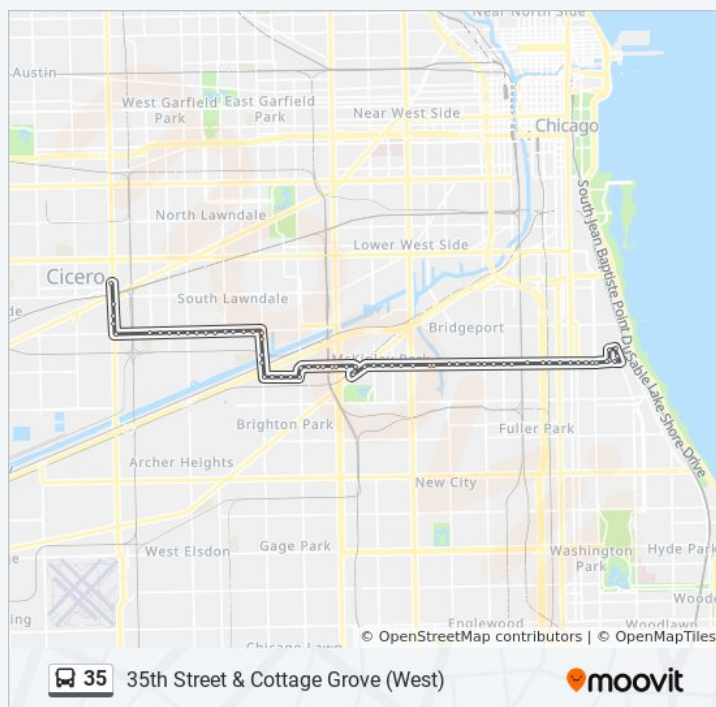

35th Street & State (Green Line) (East)

35th Street & Michigan (East)

35th Street & Indiana (East)

35th Street & Giles (East)

35th Street & King Drive (East)

35th Street & King Drive (East)

35th Street & Rhodes (East)

Kedzie & 31st Street (South)

3201 S Kedzie (South)

3349 S Kedzie (South)

3448 S Kedzie (South)

36th Street & Kedzie (East)

36th Street & Albany (East)

36th Street & Sacramento (East)

36th Street & Francisco (East)

36th Street & California (East)

35 bus Time Schedule

35th Street & Cottage Grove (West) Route
Timetable:

Sunday	3:57 AM - 11:20 PM
Monday	3:28 AM - 11:20 PM
Tuesday	3:28 AM - 11:20 PM
Wednesday	3:28 AM - 11:20 PM
Thursday	3:28 AM - 11:20 PM
Friday	3:28 AM - 11:20 PM
Saturday	3:57 AM - 11:25 PM

35 bus Info

Direction: 35th Street & Cottage Grove (West)

Stops: 67

Trip Duration: 47 min

Line Summary:

California & 35th Street (North)

35th Street & Washtenaw (East)

35th Street & Rockwell (East)