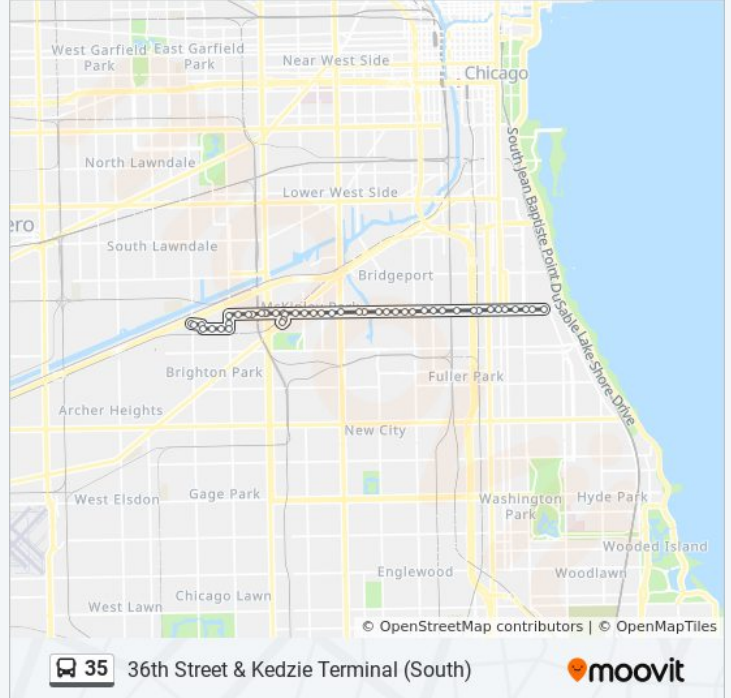

36th Street & Kedzie Terminal (South) Route

Timetable:

Sunday	7:46 PM - 11:50 PM
Monday	8:03 PM - 11:50 PM
Tuesday	8:03 PM - 11:50 PM
Wednesday	8:03 PM - 11:50 PM
Thursday	8:03 PM - 11:50 PM
Friday	8:03 PM - 11:50 PM
Saturday	7:45 PM - 11:55 PM

35 bus Info

Direction: 36th Street & Kedzie Terminal (South)

Stops: 49

Trip Duration: 27 min

Line Summary:

35th Street & Lituania (West)
35th Street & Morgan (West)
35th Street & Aberdeen (West)
35th Street & Racine (West)
35th Street & Iron (West)
1349 W 35th Street (West)
35th Street & Ashland (West)
35th Street & Paulina (West)
35th Street & Wood (West)
35th Street & Wolcott (West)
35th Street & Damen (West)
35th Street & Archer (West)
Leavitt & 35th Street (South)
35th/Archer Orange Line Station
35th/Archer Orange Line Station
35th Street & Leavitt (West)
35th Street & Oakley (West)
35th Street & Western (West)
35th Street & Western Avenue (West)
35th Street & Artesian (West)
35th Street & Maplewood (West)
35th Street & Rockwell (West)
35th Street & Washtenaw (West)
California & 35th Street (South)
California & 36th Street (South)
California & 36th Place (South)
36th Place & Francisco (West)
36th Place & Sacramento (West)
36th Place & Albany (West)
36th Street & Albany (West)
36th Street & Kedzie (West)
36th Street & Kedzie Terminal (South)

Direction: Cicero & 24th Place Terminal (East)

69 stops

[VIEW LINE SCHEDULE](#)

31st Street Beach (North)

33rd Place & Cottage Grove (East)

Cottage Grove & Woodland Park (3423 S)
(South)

35th Street & Cottage Grove (West)

Sox-35th Red Line Station (West)

35th Street & Shields (West)

35th Street & Normal (West)

35th Street & Wallace (West)

35th Street & Union (West)

35th Street & Halsted (West)

35th Street & Lituania (West)

35th Street & Morgan (West)