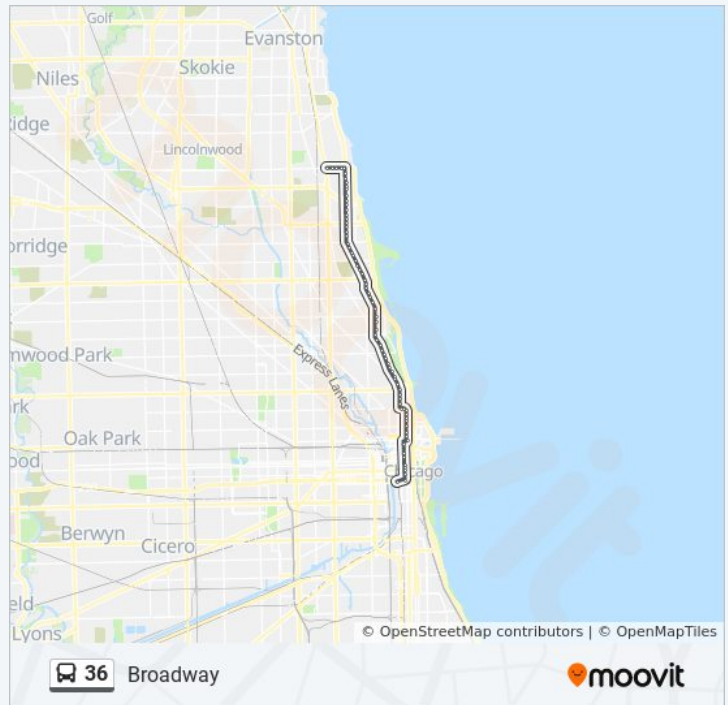

Direction: Devon & Clark (West)

74 stops

[VIEW LINE SCHEDULE](#)

Financial Place & Ida B Wells Drive (Lasalle St Station) (North)
Dearborn & Ida B Wells Drive (North)
Dearborn & Jackson (North)
Dearborn & Adams (North)
Dearborn & Monroe (North)
Dearborn & Madison (North)
Dearborn & Randolph (North)

36 bus Time Schedule

Devon & Clark (West) Route Timetable:

Sunday	12:04 AM - 11:55 PM
Monday	12:14 AM - 11:52 PM
Tuesday	12:12 AM - 11:52 PM
Wednesday	12:12 AM - 11:52 PM
Thursday	12:12 AM - 11:52 PM
Friday	12:12 AM - 11:52 PM
Saturday	12:12 AM - 11:46 PM

36 bus Info

Direction: Devon & Clark (West)

Stops: 74

Trip Duration: 71 min

Line Summary:

Dearborn & Wacker/Lake (North)

Dearborn & Marina City (North)

Dearborn & Hubbard (North)

State & Grand (Red Line) (North)

State & Ontario (North)

State & Huron (North)

State & Chicago (Red Line) (North)

State & Delaware (North)

State & Oak (North)

State & Bellevue (North)

State & Elm (North)