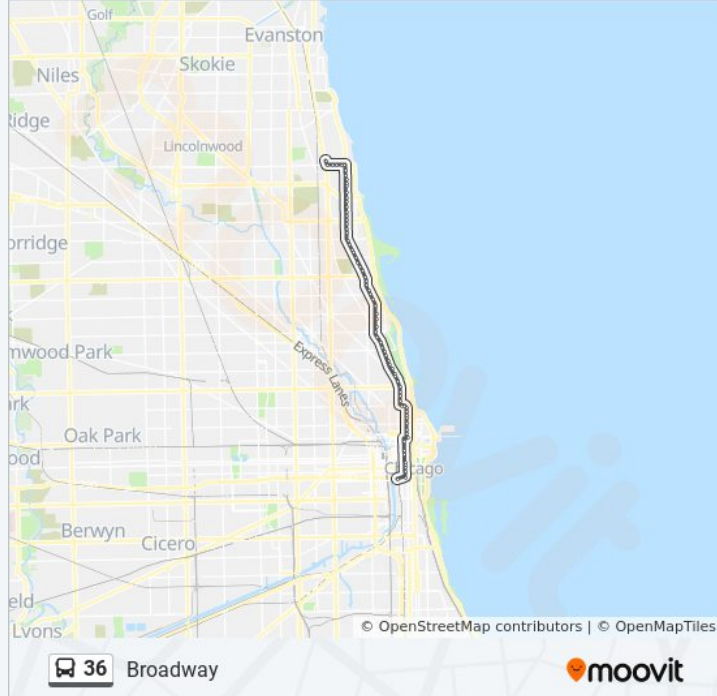

Broadway & Cornelia (North)

Broadway & Addison (North)

Broadway & Waveland (North)

Broadway & Halsted (North)

Broadway & W. Sheridan (North)

Broadway & Irving Park (North)

Broadway & Belle Plaine (North)

Broadway & Buena (North)

Broadway & Cullom (North)

Broadway & Montrose (North)

Broadway & Sunnyside (North)

Broadway & Wilson (North)

Broadway & Leland (North)

Broadway & Lawrence (North)

Broadway & Ainslie (North)
Broadway & Argyle (North)
Broadway & Winona (North)
Broadway & Foster (North)
Broadway & Berwyn (North)
Broadway & Balmoral (North)
Broadway & Catalpa (North)
Broadway & Bryn Mawr/Ridge (North)
Broadway & Hollywood (North)
Broadway & Ardmore (North)
Broadway & Thorndale (North)
Broadway & Elmdale (North)
Broadway & Glenlake (North)
Broadway & Granville (North)
Broadway & Rosemont (North)
Devon & Sheridan (West)
Devon & Lakewood (West)
Devon & Glenwood (West)
Devon & Greenview (West)
Devon & Clark (West)
Clark & Arthur Terminal (West)

Direction: Devon & Clark (West)

74 stops

[VIEW LINE SCHEDULE](#)

Financial Place & Ida B Wells Drive (Lasalle St Station) (North)
Dearborn & Ida B Wells Drive (North)
Dearborn & Jackson (North)
Dearborn & Adams (North)
Dearborn & Monroe (North)
Dearborn & Madison (North)
Dearborn & Randolph (North)

36 bus Info

Direction: Devon & Clark (West)

Stops: 74

Trip Duration: 71 min

Line Summary:

Dearborn & Wacker/Lake (North)

Dearborn & Marina City (North)

Dearborn & Hubbard (North)