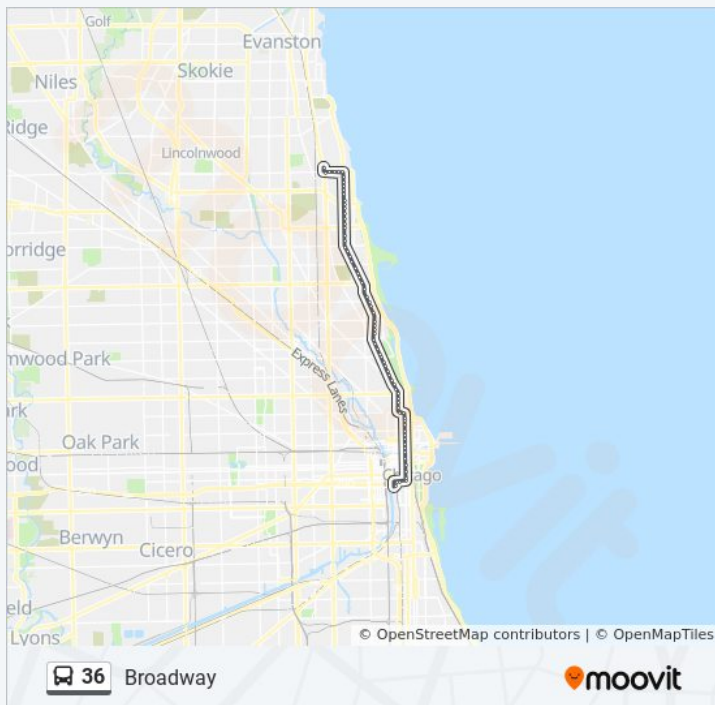

Broadway & Catalpa (South)

Broadway & Balmoral (South)

Broadway & Berwyn (South)

Broadway & Foster (South)

Broadway & Argyle (South)

Broadway & Ainslie (South)

Broadway & Lawrence (South)

Broadway & Leland (South)

Broadway & Wilson (South)

Broadway & Sunnyside (South)

Broadway & Cullom (South)

Broadway & Buena (South)

Broadway & Belle Plaine (South)

Broadway & Irving Park (South)

36 bus Time Schedule

Financial Place & Ida B Wells Drive (Lasalle St Station) (North) Route Timetable:

Direction: Financial Place & Ida B Wells Drive
(Lasalle St Station) (North)

Stops: 72

Trip Duration: 81 min

Line Summary:

Broadway & W. Sheridan (3900 N) (South)

Broadway & Waveland (South)

Broadway & Addison (South)

Broadway & Cornelia (South)

Broadway & Roscoe (South)

Broadway & Belmont (South)

Broadway & Barry (South)

Broadway & Wellington (South)

Broadway & Surf (South)

Clark & Diversey (South)

Clark & Drummond (South)