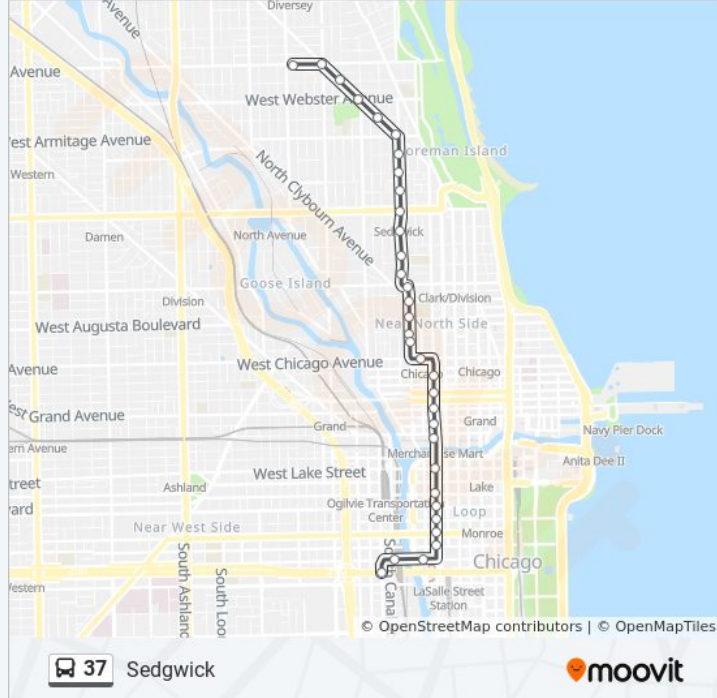

Orleans & Locust (South)

Orleans & Chestnut (South)

Chicago & Franklin (Brown Line) (East)

Wells & Huron (South)

Wells & Ontario (South)

**37 bus Time Schedule**

Clinton Blue Line Station (South) Route Timetable:

Sunday	Not Operational
Monday	6:05 AM - 6:55 PM
Tuesday	6:05 AM - 6:55 PM
Wednesday	6:05 AM - 6:55 PM
Thursday	6:05 AM - 6:55 PM
Friday	6:05 AM - 6:55 PM
Saturday	Not Operational

**37 bus Info**

**Direction:** Clinton Blue Line Station (South)

**Stops:** 33

**Trip Duration:** 35 min

**Line Summary:**

- Wells & Grand (South)
- Wells & Hubbard (South)
- Wells & Merchandise Mart (South)
- Wells & Lake (South)
- Wells & Washington (South)
- Wells & Madison (South)
- Wells & Monroe (South)
- Wells & Adams (South)
- Wells & Jackson (South)
- Van Buren & Franklin (West)
- Van Buren & Canal (West)
- Clinton Blue Line Station (South)

**Direction: Fullerton & Sheffield  
(Red/Brown/Purple Line) (East)**

32 stops

[VIEW LINE SCHEDULE](#)

- Clinton Blue Line Station (South)
- Jefferson & Harrison (North)
- Jefferson & Van Buren (North)
- Jackson & Clinton (East)
- Jackson & Chicago River (East)
- Franklin & Adams (North)
- Franklin & Madison (North)
- Franklin & Randolph (North)
- Franklin & Lake/W Wacker (North)
- Orleans & Merchandise Mart (Nw)
- Orleans & Hubbard (North)
- Orleans & Grand (North)
- Orleans & Erie (North)
- Orleans & Huron (North)
- Orleans & Chicago (North)
- Orleans & Chestnut (North)