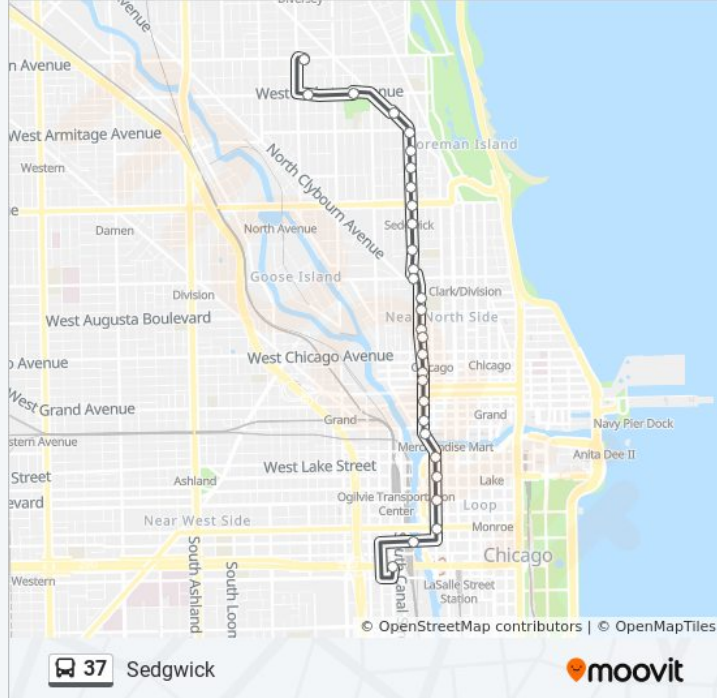

Orleans & Locust (North)

Orleans & Oak (North)

Orleans & Hill (North)

Division & Sedgwick (West)

Sedgwick & Scott (North)

Sedgwick & Evergreen (North)

Sedgwick & Blackhawk (North)

Sedgwick & North Avenue (North)

Sedgwick & Eugenie (North)

Sedgwick & Menomonee (North)

Sedgwick & Wisconsin (North)

Sedgwick & Armitage/Lincoln (North)

Lincoln & Dickens/Cleveland (Nw)

Webster & Orchard (West)

Webster & Bissell (West)

Fullerton & Sheffield (Red/Brown/Purple Line)
(East)

37 bus time schedules and route maps are available in an offline PDF at moovitapp.com. Use the [Moovit App](#) to see live bus times, train schedule or subway schedule, and step-by-step directions for all public transit in Chicago.

[About Moovit](#) • [MaaS Solutions](#) • [Supported Countries](#) • [Mooviter Community](#)

© 2024 Moovit - All Rights Reserved

Check Live Arrival Times