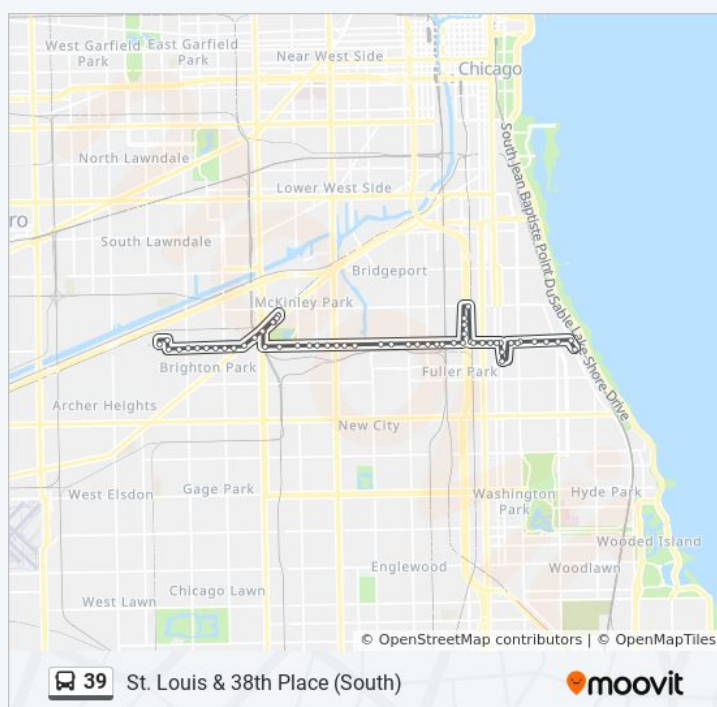

Pershing & Langley (East)

Pershing & Cottage Grove (East)

Ellis & Oakwood (South)

40th Street & Ellis (East)

Lake Park & 40th Street (North)

Direction: St. Louis & 38th Place (South)

56 stops

[VIEW LINE SCHEDULE](#)

Sox-35th Red Line Station (West)

3600 S Wentworth (South)

Wentworth & 37th Street (South)

3800 S Wentworth (South)

Pershing & Wentworth (West)

Pershing & Princeton (West)

Pershing & Canal (West)

Pershing & Normal (West)

39 bus Time Schedule

St. Louis & 38th Place (South) Route Timetable:

Sunday	8:11 AM - 6:00 PM
Monday	5:43 AM - 10:41 PM
Tuesday	5:43 AM - 10:41 PM
Wednesday	5:43 AM - 10:41 PM
Thursday	5:43 AM - 10:41 PM
Friday	5:43 AM - 10:41 PM
Saturday	8:11 AM - 6:00 PM

39 bus Info

Direction: St. Louis & 38th Place (South)

Stops: 56

Trip Duration: 39 min

Line Summary:

Pershing & Wallace (West)

Pershing & Union (West)

Pershing & Halsted (West)