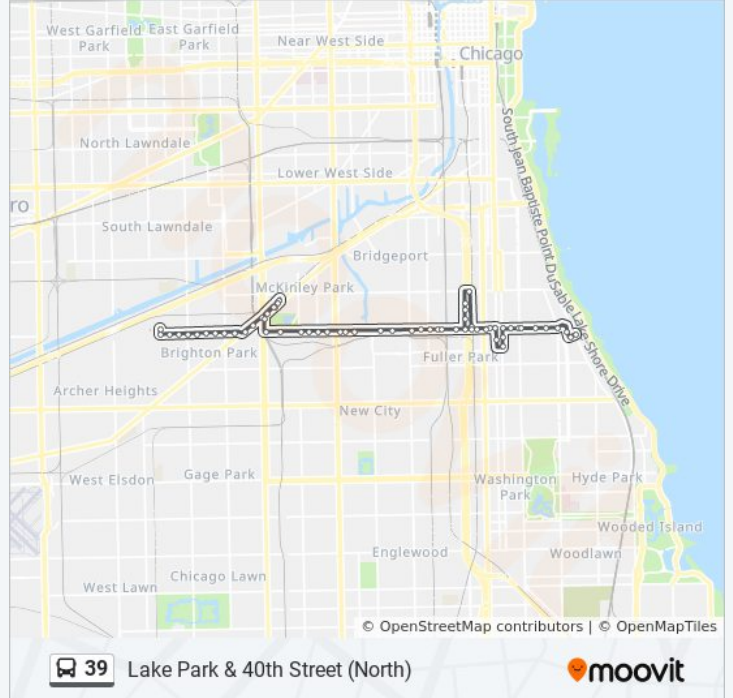

39 bus Info

Direction: Lake Park & 40th Street (North)

Stops: 60

Trip Duration: 40 min

Line Summary:

Pershing & Wolcott (East)
Pershing & Wood (East)
Pershing & Paulina (East)
Pershing & Ashland (East)
1501 W Pershing (East)
Pershing & Loomis (East)
1132 W Pershing (East)
Pershing & Morgan (East)
Pershing & Halsted (East)
Pershing & Union (East)
Pershing & Wallace (East)
Pershing & Normal (East)
Pershing & Canal (East)
Pershing & Princeton (East)
Pershing & Wentworth (East)
Lasalle & Pershing (North)
Sox-35th Red Line Station (West)
3600 S Wentworth (South)
Wentworth & 37th Street (South)
3800 S Wentworth (South)
Pershing & LaSalle (East)
Pershing & Federal (East)
Pershing & State (East)
Pershing & Wabash (East)
Pershing & Michigan (East)
4016 S Michigan (South)
Indiana & 41st Street (North)
Indiana Green Line Station (North)
Pershing & Indiana (East)
Pershing & Giles (East)
Pershing & King Drive (East)
Pershing & King Drive (East)
Pershing & Vincennes (East)

Pershing & Langley (East)

Pershing & Cottage Grove (East)

Ellis & Oakwood (South)

40th Street & Ellis (East)

Lake Park & 40th Street (North)

Direction: St. Louis & 38th Place (South)

56 stops

[VIEW LINE SCHEDULE](#)

Lake Park & 40th Street (North)

Lake Park & Oakwood (North)

Pershing & Cottage Grove (West)

Pershing & Langley (West)

Pershing & Vincennes (West)

Pershing & King Drive (West)

Pershing & King Drive (West)

Pershing & Giles (West)

Sox-35th Red Line Station (West)

3600 S Wentworth (South)

Wentworth & 37th Street (South)

3800 S Wentworth (South)

Pershing & Wentworth (West)

Pershing & Princeton (West)

Pershing & Canal (West)

Pershing & Normal (West)