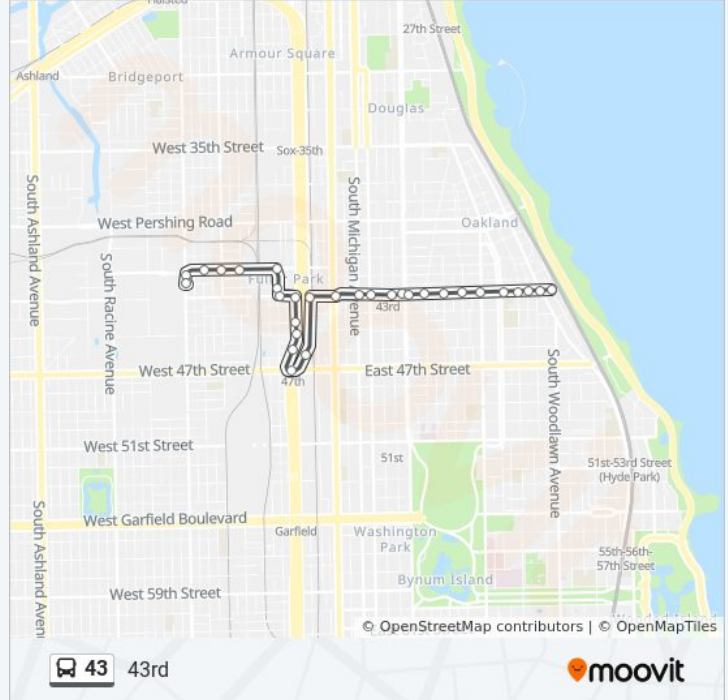

43rd Street & Calumet (Green Line) (East)

43rd Street & King Drive (East)

43rd Street & King Drive (East)

43rd Street & Vincennes (East)

43rd Street & St. Lawrence (East)

43rd Street & Langley (East)

43rd Street & Cottage Grove (East)

43rd Street & Drexel (East)

43rd Street & Ellis (East)

43rd Street & Berkeley (East)

43rd Street & Lake Park (East)

Oakenwald & 43rd Street (North)

43 bus time schedules and route maps are available in an offline PDF at moovitapp.com. Use the [Moovit App](#) to see live bus times, train schedule or subway schedule, and step-by-step directions for all public transit in Chicago.

[About Moovit](#) · [MaaS Solutions](#) · [Supported Countries](#) · [Mooviter Community](#)

© 2024 Moovit - All Rights Reserved

Check Live Arrival Times