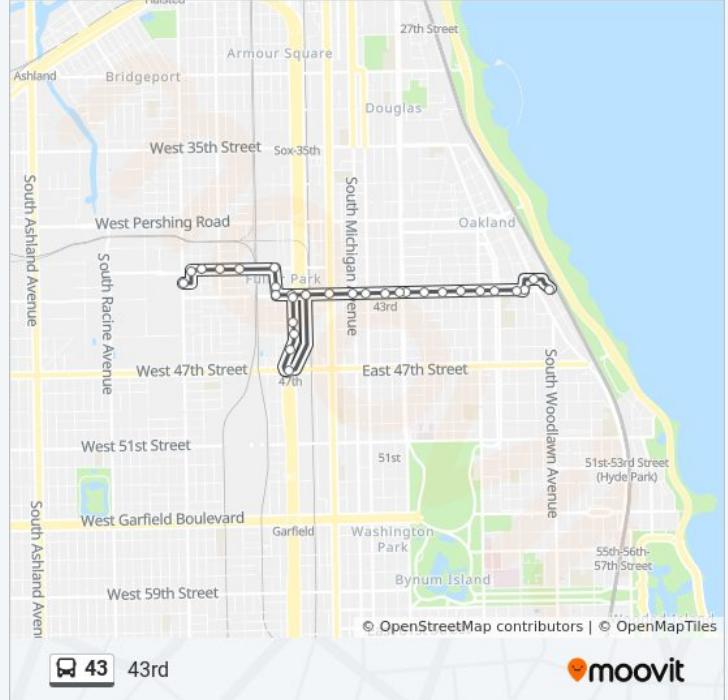

43 bus Info

Direction: 42nd Street & Halsted (West)

Stops: 31

Trip Duration: 22 min

Line Summary:

43rd Street & Lasalle (West)

43rd Street & Wentworth (West)

43rd Street & Princeton (West)

Princeton & 42nd Place (North)

Root & Princeton (West)

Root & Normal (West)

Root & Wallace (West)

Root & Union (West)

Emerald & Root (South)

42nd Street & Halsted (West)

Direction: 47th Red Line Station (East)

21 stops

[VIEW LINE SCHEDULE](#)

Oakenwald & 43rd Street (North)

42nd Place & Lake Park (West)

Berkeley & 43rd Street (South)

43rd Street & Ellis (West)

43rd Street & Drexel (West)

43rd Street & Cottage Grove (West)

43 bus Info

Direction: 47th Red Line Station (East)

Stops: 21

Trip Duration: 12 min

Line Summary:

Wentworth & 45th Street (South)

Wentworth & 46th Street (South)

47th Red Line Station (East)