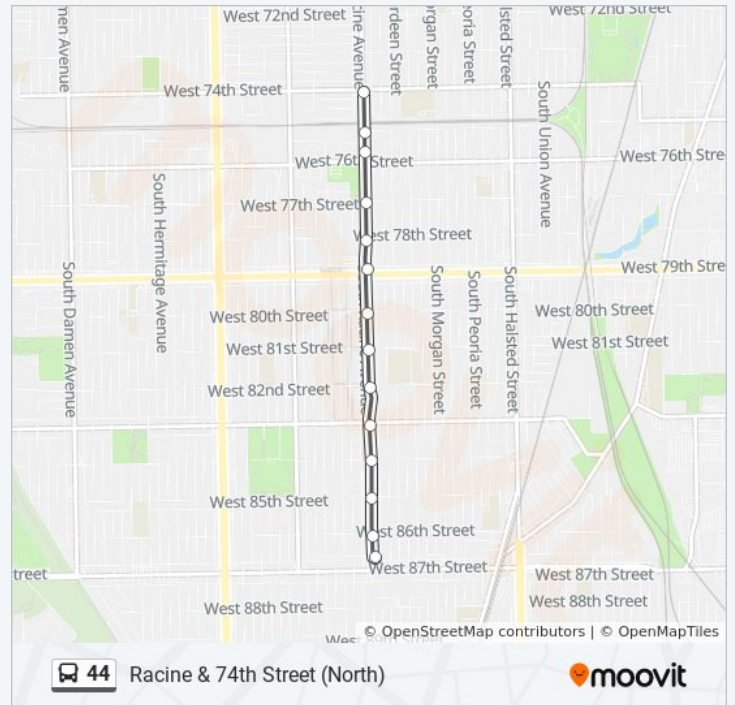

Archer & Lowe (Sw)

Halsted Orange Line Station (Sw)

Direction: Racine & 74th Street (North)

14 stops

[VIEW LINE SCHEDULE](#)

Racine & 87th Street Terminal (West)

Racine & 86th Street (North)

Racine & 85th Street (North)

Racine & 84th Street (North)

Racine & 83rd Street (North)

Racine & 82nd Street (North)

Racine & 81st Street (North)

Racine & 80th Street (North)

44 bus Time Schedule

Racine & 74th Street (North) Route Timetable:

Sunday	6:10 PM - 7:29 PM
Monday	7:24 AM - 11:11 PM
Tuesday	7:24 AM - 11:11 PM
Wednesday	7:24 AM - 11:11 PM
Thursday	7:24 AM - 11:11 PM
Friday	7:24 AM - 11:11 PM
Saturday	6:01 PM - 7:30 PM

44 bus Info

- Racine & 79th Street (North)
- Racine & 78th Street (North)
- Racine & 77th Street (North)
- Racine & 76th Street (North)
- Racine & 75th Street (North)
- Racine & 74th Street (North)

Direction: Racine & 74th Street (North)

Stops: 14

Trip Duration: 7 min

Line Summary:

Direction: Racine & 87th Street Terminal (West)

76 stops

[VIEW LINE SCHEDULE](#)

- Halsted Orange Line Station (Sw)
- Archer & Lowe (Ne)
- Archer & Wallace (Ne)
- Archer & Normal (Ne)
- Archer & 23rd Place (Ne)
- Archer & Canal (Ne)
- Canal & 23rd Place (South)
- Canal & 24th Place (South)
- Canal & 26th Street (South)
- 26th Street & Normal (West)
- Wallace & 26th Street (South)
- Wallace & 28th Street (South)
- Wallace & 29th Street (South)
- Wallace & 30th Street (South)
- Wallace & 31st Street (South)