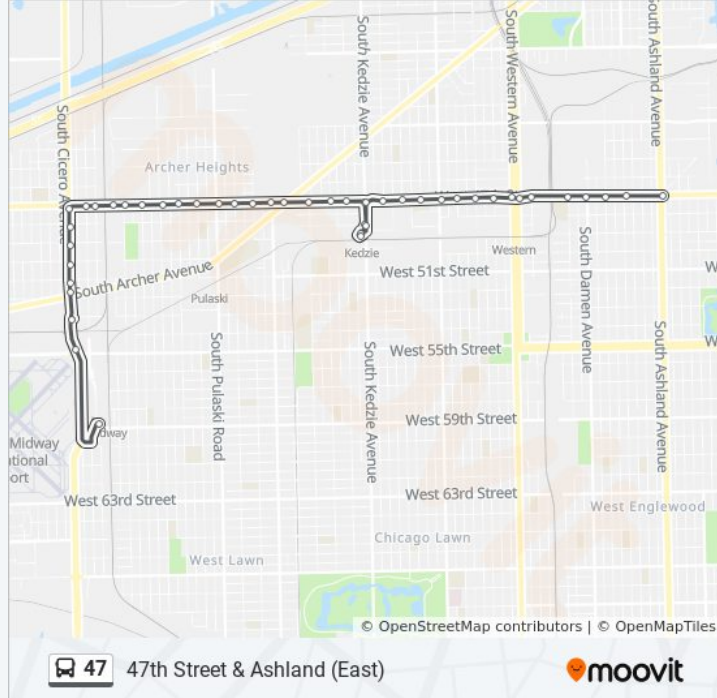

47th Street & Spaulding (East)

Kedzie & 47th Street (South)

Kedzie & 48th Place (South)

Kedzie Orange Line Station

Kedzie Orange Line Station

Kedzie & 48th Place (North)

Kedzie & 47th Street (North)

47th Street & Albany (East)

47th Street & Sacramento (East)

47th Street & Francisco (East)

47th Street & California (East)

47th Street & Washtenaw (East)

47th Street & Rockwell (East)

47th Street & Campbell (East)

47th Street & Western Avenue (East)

47th Street & Western Boulevard (East)

47th Street & Oakley (East)

47th Street & Hoyne (East)

47th Street & Damen (East)

47th Street & Wolcott (East)

47th Street & Wood (East)

47th Street & Ashland (East)

Direction: Kedzie Orange Line Station (Ne)

49 stops

[VIEW LINE SCHEDULE](#)

Lake Park & 47th Street Terminal (South)

47th Street & Lake Park (West)

1240 E 47th Street (West)

47th Street & Woodlawn (West)

47 bus Time Schedule

Kedzie Orange Line Station (Ne) Route Timetable: