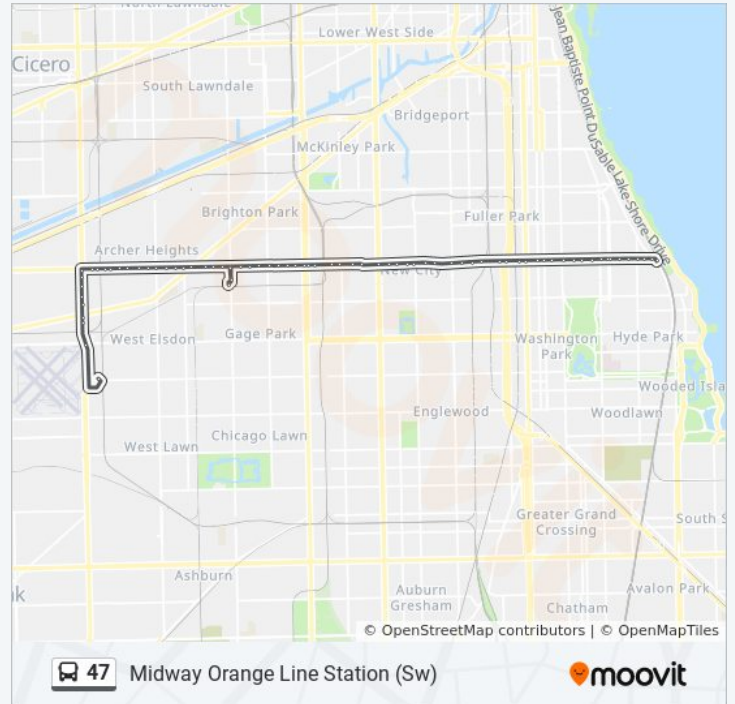

47th Street & Laflin (West)

47th Street & Ashland (West)

47th Street & Wood (West)

47th Street & Wolcott (West)

47th Street & Damen (West)

47th Street & Hoyne (West)

47th Street & Oakley (West)

47th Street & Western Boulevard (West)

Friday

24 hours

Saturday

24 hours

47 bus Info

Direction: Midway Orange Line Station (Sw)

Stops: 76

Trip Duration: 54 min

Line Summary:

47th Street & Western Avenue (West)

47th Street & Campbell (West)

47th Street & Rockwell (West)

47th Street & Washtenaw (West)

47th Street & California (West)

47th Street & Francisco (West)

47th Street & Sacramento (West)