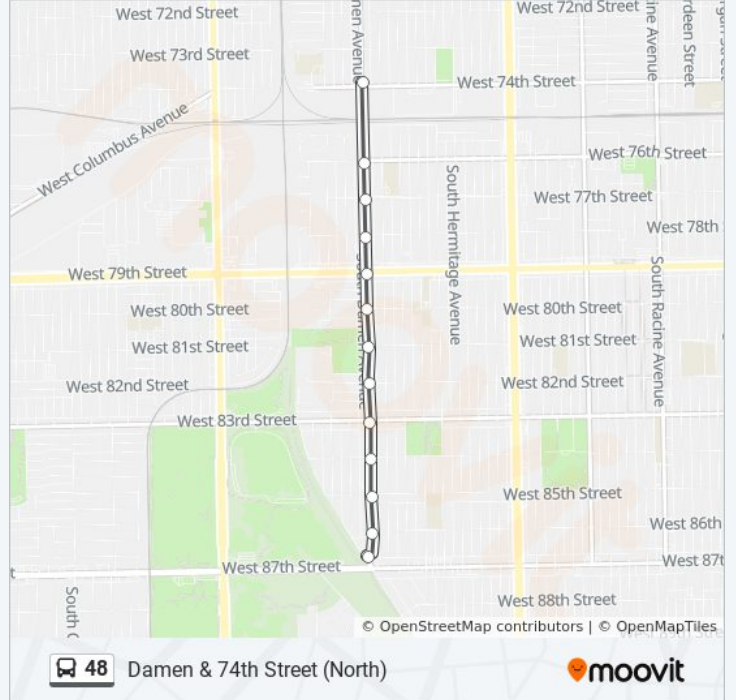

Use the Moovit App to find the closest 48 bus station near you and find out when is the next 48 bus arriving.

Direction: Damen & 74th Street (North)

13 stops

[VIEW LINE SCHEDULE](#)

- Damen & 87th Street Terminal (Se)
- Damen & 86th Street (North)
- Damen & 85th Street (North)
- Damen & 84th Street (North)
- Damen & 83rd Street (North)
- Damen & 82nd Street (North)
- Damen & 81st Street (North)
- Damen & 80th Street (North)
- Damen & 79th Street (North)
- Damen & 78th Street (North)
- Damen & 77th Street (North)
- Damen & 76th Street (North)
- Damen & 74th Street (North)

48 bus Info

Direction: Damen & 74th Street (North)

Stops: 13

Trip Duration: 6 min

Line Summary:

Direction: Damen & 74th Street (South)

33 stops

[VIEW LINE SCHEDULE](#)

Direction: Damen & 74th Street (South)

Stops: 33

Trip Duration: 18 min

Line Summary:

Damen & 60th Street (South)

Damen & 61st Street (South)

Damen & 62nd Street (South)

Damen & 63rd Street (South)

48 bus Info

Direction: Western Orange Line Station (South)

Stops: 43

Trip Duration: 26 min

Line Summary:

Damen & Garfield (North)

Damen & 54th Street (North)

Damen & 53rd Street (North)