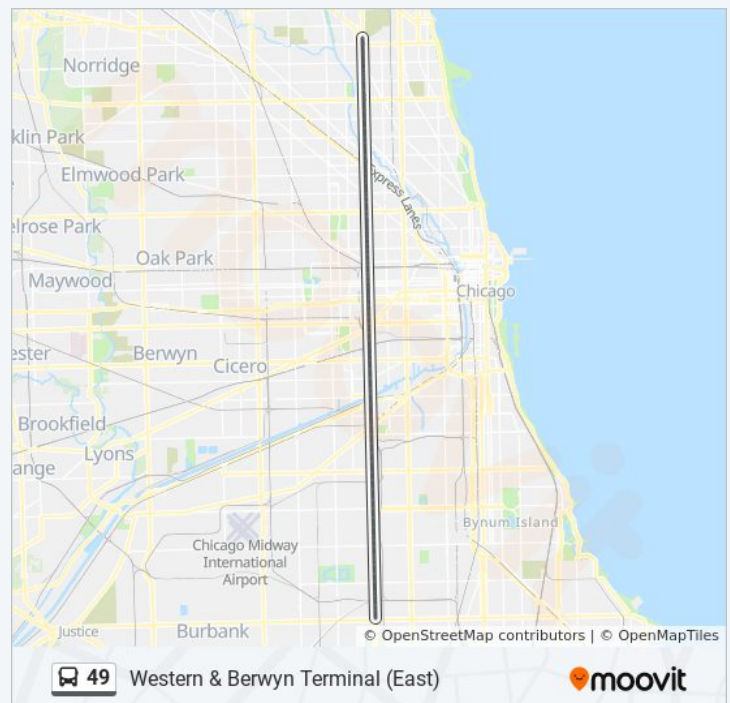

Western Orange Line Station

Western & 47th Street (North)

Western & 45th Street (North)

Western & 43rd Street (North)

4102 S Western (North)

Western & Pershing (North)

Western & Archer (North)

Western & 35th Street (North)

3225 S Western (North)

Western & 31st Street (North)

Western & 28th Street (North)

Western & 26th Street (North)

Western & 24th Street (North)

Western & Cermak (North)

Western Pink Line Station (North)

Monday	24 hours
Tuesday	24 hours
Wednesday	24 hours
Thursday	24 hours
Friday	24 hours
Saturday	24 hours

#### 49 bus Info

**Direction:** Western & Berwyn Terminal (East)

**Stops:** 80

**Trip Duration:** 80 min

**Line Summary:**

Western & 18th Place (North)

Western & 16th Street (North)

Western & 14th Street (North)

Western & Roosevelt (North)

Western & Taylor (North)

Western & Polk (North)

Western & Harrison (North)

Western & Van Buren (Blue Line) (North)

Western & Jackson (North)

Western & Madison (North)

Western & Washington (North)