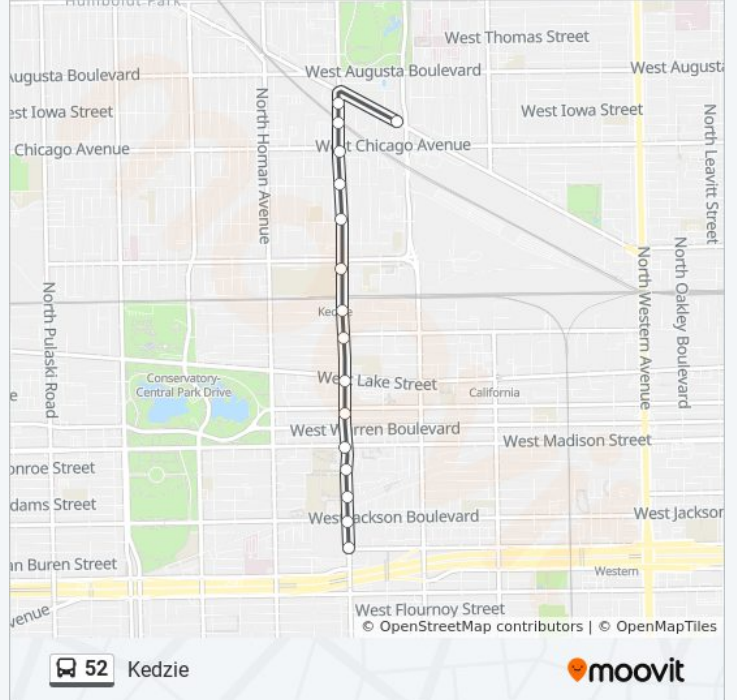

16 stops

[VIEW LINE SCHEDULE](#)

Grand & Sacramento (West)

Kedzie & Grand (South)

830 N Kedzie (South)

Kedzie & Chicago (South)

Kedzie & Huron (South)

Kedzie & Ohio (South)

Kedzie & Franklin (South)

Kedzie & Carroll (South)

Kedzie & Fulton (South)

Kedzie & Lake (Green Line) (South)

Kedzie & Washington (South)

Kedzie & Madison (South)

Kedzie & Monroe (South)

Kedzie & Adams (South)

Kedzie & Jackson (South)

Kedzie & Van Buren (South)

52 bus Time Schedule

Kedzie & Van Buren (South) Route Timetable:

Sunday	6:43 PM - 11:01 PM
Monday	8:25 AM - 11:22 PM
Tuesday	8:25 AM - 11:22 PM
Wednesday	8:25 AM - 11:22 PM
Thursday	8:25 AM - 11:22 PM
Friday	8:25 AM - 11:22 PM
Saturday	5:33 PM - 11:24 PM

52 bus Info

Direction: Kedzie & Van Buren (South)

Stops: 16

Trip Duration: 9 min

Line Summary:

52 bus time schedules and route maps are available in an offline PDF at moovitapp.com. Use the [Moovit App](#) to see live bus times, train schedule or subway schedule, and step-by-step directions for all public transit in Chicago.