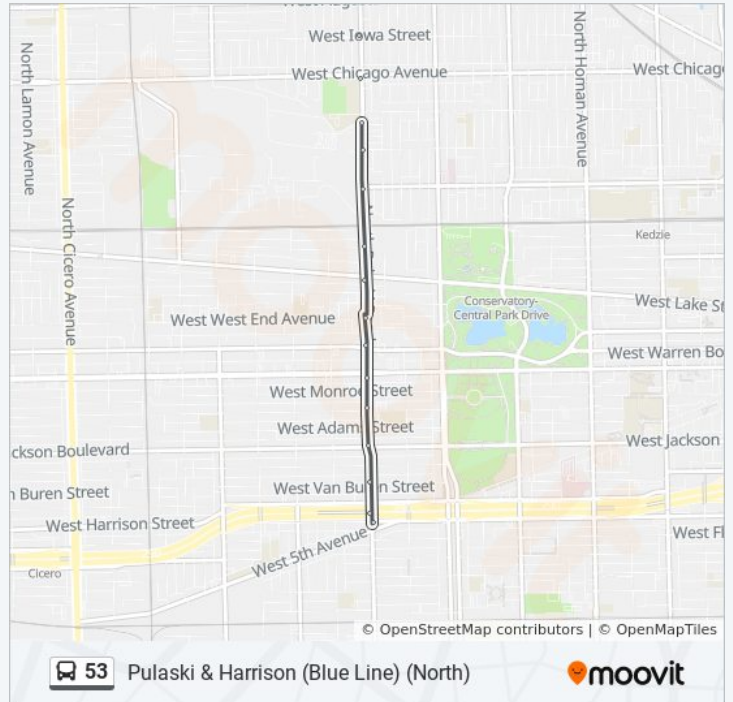

Monday 1:27 AM - 3:30 AM

Tuesday 1:27 AM - 3:30 AM

Wednesday 1:27 AM - 3:30 AM

Thursday 1:27 AM - 3:30 AM

Friday 1:27 AM - 3:30 AM

- 5400 N Pulaski (South)
- 5300 N Pulaski (South)
- Pulaski & Foster (South)
- 5061 N Pulaski (South)
- Pulaski & Argyle (South)
- Pulaski & Ainslie (South)
- Pulaski & Lawrence (South)
- Pulaski & Leland (South)
- Pulaski & Wilson (South)
- Pulaski & Sunnyside (South)
- Pulaski & Montrose (South)
- Pulaski & Elston (South)
- Pulaski & Berteau (South)
- Pulaski & Belle Plaine (South)
- Pulaski & Irving Park (South)
- Irving Park Blue Line Station (South)
- Pulaski & Avondale (South)
- Pulaski & Waveland (South)
- Pulaski & Addison (South)
- Pulaski & Cornelia (South)
- Pulaski & Roscoe (South)
- Pulaski & Milwaukee (South)
- Pulaski & Belmont (South)
- Pulaski & Barry (South)
- Pulaski & Wellington (South)
- Pulaski & George (South)
- Pulaski & Diversey (South)
- Pulaski & Schubert (South)
- Pulaski & Wrightwood (South)
- Pulaski & Altgeld (South)
- Pulaski & Fullerton (South)
- Pulaski & Belden (South)
- Pulaski & Palmer (South)

**53 bus Info**

**Direction:** Pulaski & Harrison (Blue Line) (North)

**Stops:** 65

**Trip Duration:** 26 min

**Line Summary:**

- Pulaski & Dickens (South)
- Pulaski & Armitage (South)
- Pulaski & Cortland (South)
- 1741 N Pulaski (South)
- Pulaski & Wabansia (South)
- Pulaski & North Ave (South)
- Pulaski & Le Moyne (South)
- Pulaski & Grand (South)
- Pulaski & Potomac (South)
- Pulaski & Division (South)
- Pulaski & Thomas (South)
- Pulaski & Augusta (South)
- Pulaski & Iowa (South)
- Pulaski & Chicago (South)
- Pulaski & Erie (South)
- Pulaski & Ohio (South)
- Pulaski & Ferdinand (South)
- Pulaski & Carroll (South)
- Pulaski & Lake (Green Line) (South)
- Pulaski & West End (South)
- Pulaski & Washington (South)
- Pulaski & Madison (South)
- Pulaski & Wilcox (South)
- Pulaski & Jackson (South)
- Pulaski & Van Buren (South)
- Pulaski Blue Line Station (South)
- Pulaski & Harrison (Blue Line) (North)