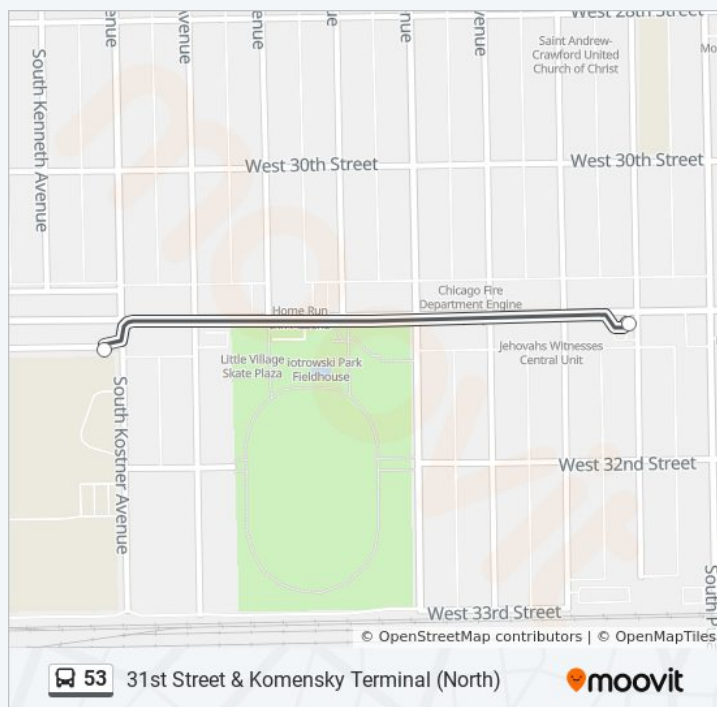

Pulaski & Cermak (South)

Pulaski & Ogden (South)

2300 S Pulaski (South)

Pulaski/24th

Pulaski & 25th Street (South)

Pulaski/26th

Pulaski/27th

Pulaski & 28th Street (South)

Pulaski/30th

Pulaski/31st

31st Street & Komensky Terminal (North)

**Direction: 31st Street & Komensky Terminal (North)**

2 stops

[VIEW LINE SCHEDULE](#)

31st Street & Kostner

31st Street & Komensky Terminal (North)

**53 bus Info**

**Direction:** 31st Street & Komensky Terminal (North)

**Stops:** 2

**Trip Duration:** 3 min

**Line Summary:**

**Direction: 31st Street & Kostner**

87 stops

[VIEW LINE SCHEDULE](#)