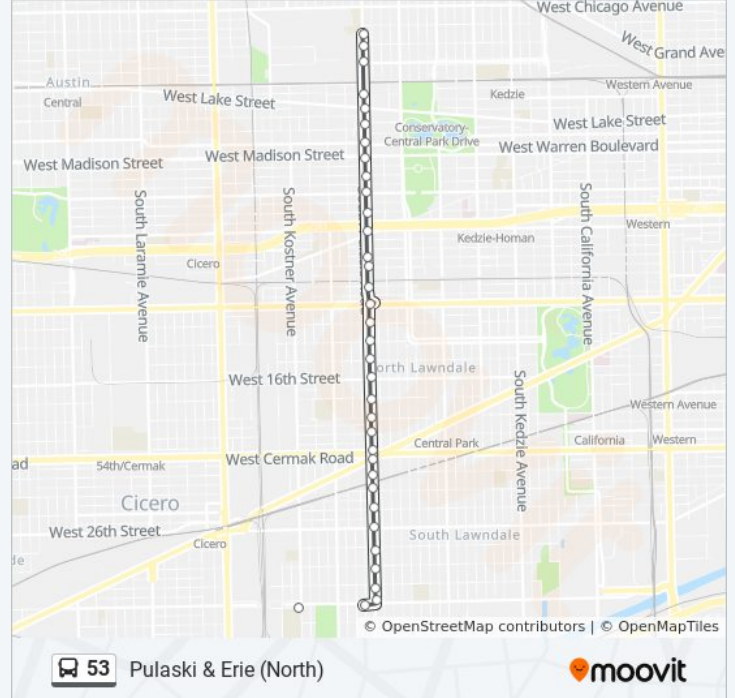

### 53 bus Info

**Direction:** Pulaski & Erie (North)

**Stops:** 35

**Trip Duration:** 22 min

**Line Summary:**

Roosevelt Road 3950

Pulaski & Fillmore (North)

Pulaski & Arthington (North)

Pulaski & Polk (North)

Pulaski & Harrison (Blue Line) (North)

Pulaski & Van Buren (North)

Pulaski & Jackson (North)

Pulaski & Wilcox (North)

Pulaski & Madison (North)

Pulaski & Washington (North)

Pulaski & Maypole (North)

Pulaski & Lake (Green Line) (North)

Pulaski & Carroll (North)

Pulaski & Ferdinand (North)

Pulaski & Ohio (North)

Pulaski & Erie (North)

**Direction: Pulaski & Erie (South)**

53 stops

[VIEW LINE SCHEDULE](#)