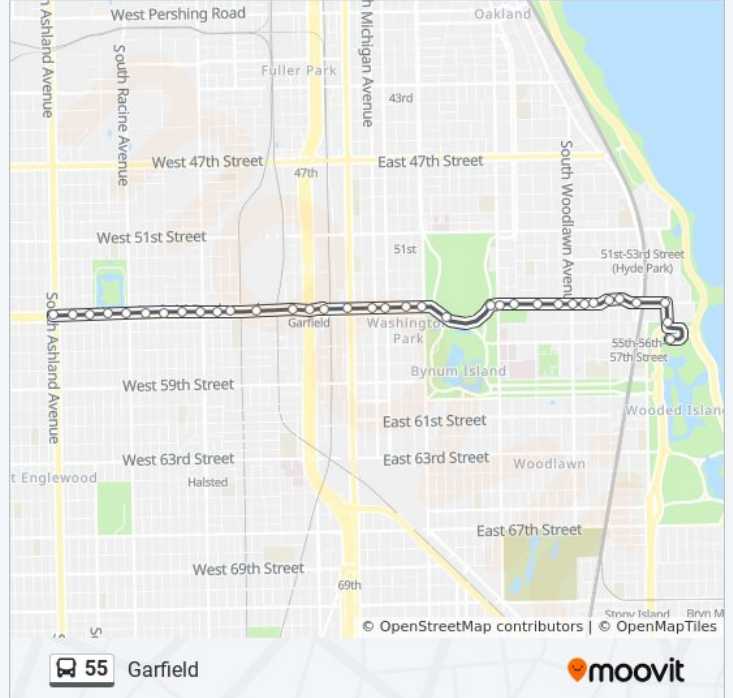

Direction: Garfield & Ashland (West)

35 stops

[VIEW LINE SCHEDULE](#)

- Museum Of Science & Industry (East)
- S Hyde Park & 56th Street (North)
- 55th Street & Hyde Park Blvd (West)
- 55th Street & Lake Park (West)
- 55th Street & Blackstone (West)
- 55th Street & Dorchester (West)
- 55th Street & Kenwood (West)
- 55th Street & Kimbark (West)
- 55th Street & Woodlawn (West)
- 55th Street & University (West)
- 55th Street & Ellis (West)
- 55th Street & Drexel (West)
- 55th Street & Cottage Grove (West)
- 55th Street & Payne Drive (West)
- Morgan Drive & Russell Drive (West)
- Garfield & King Drive (West)
- Garfield Green Line Station (West)
- Garfield & Indiana (West)

55 bus Info

Direction: Garfield & Ashland (West)

Stops: 35

Trip Duration: 25 min

Line Summary:

- Garfield & Michigan (West)
- Garfield & State (West)
- Garfield & LaSalle (West)
- Garfield Red Line Station (West)
- Garfield & Princeton (West)
- Garfield & Normal (West)
- Garfield & Lowe (West)
- Garfield & Union (West)
- Garfield & Halsted (West)
- Garfield & Peoria (West)
- Garfield & Morgan (West)
- Garfield & Aberdeen (West)
- Garfield & Racine (West)
- Garfield & Throop (West)
- Garfield & Loomis (West)
- Garfield & Laflin (West)
- Garfield & Ashland (West)

Direction: Midway Orange Line Station (Sw)

67 stops

[VIEW LINE SCHEDULE](#)

- Museum Of Science & Industry (East)
- S Hyde Park & 56th Street (North)
- 55th Street & Hyde Park Blvd (West)
- 55th Street & Lake Park (West)
- 55th Street & Blackstone (West)
- 55th Street & Dorchester (West)
- 55th Street & Kenwood (West)
- 55th Street & Kimbark (West)
- 55th Street & Woodlawn (West)
- 55th Street & University (West)
- 55th Street & Ellis (West)
- 55th Street & Drexel (West)

69 stops

[VIEW LINE SCHEDULE](#)

Midway Orange Line Station

55th Street & Kilpatrick (East)

4600 W 55th Street (East)

55th Street & Kenneth (East)

55th Street & Kostner (East)

55th Street & Kildare (East)