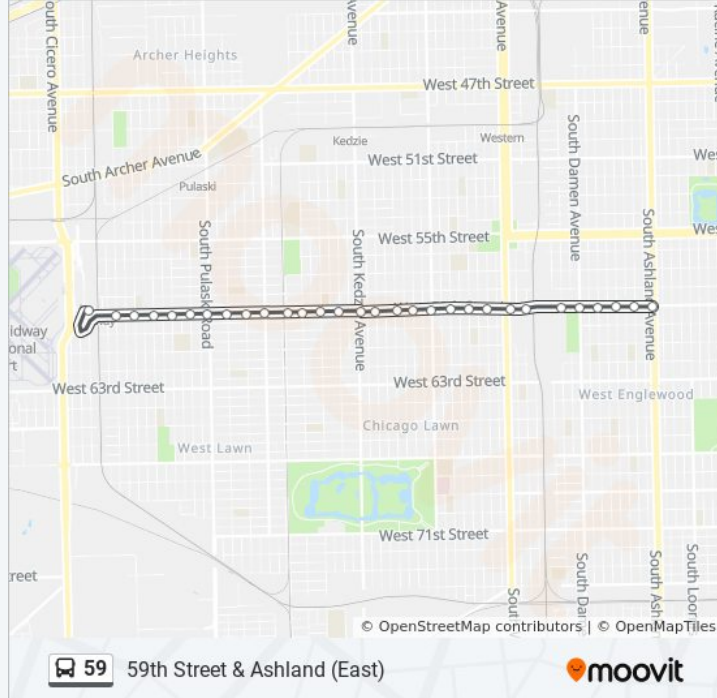

59 bus Info

Direction: 59th Street & Ashland (East)

Stops: 30

Trip Duration: 13 min

Line Summary:

59th Street & Campbell (East)

59th Street & Western (East)

59th Street & Oakley (East)

59th Street & Hoyne (East)

59th Street & Damen (East)

59th Street & Wolcott (East)

59th Street & Wood (East)

59th Street & Paulina (East)

59th Street & Ashland (East)

Direction: 59th Street & Ashland (West)

42 stops

[VIEW LINE SCHEDULE](#)

60th Street & Stony Island (West)

Dorchester & 60th Street (South)

Dorchester & 61st Street (South)

61st Street & Kenwood (West)

61st Street & Woodlawn (West)

61st Street & Ellis (West)

61st Street & Ingleside (West)

61st Street & Cottage Grove (West)

61st Street & Langley (West)

61st Street & St. Lawrence (West)

61st Street & Eberhart (West)

61st Street & King Drive (West)

61st Street & Prairie (West)