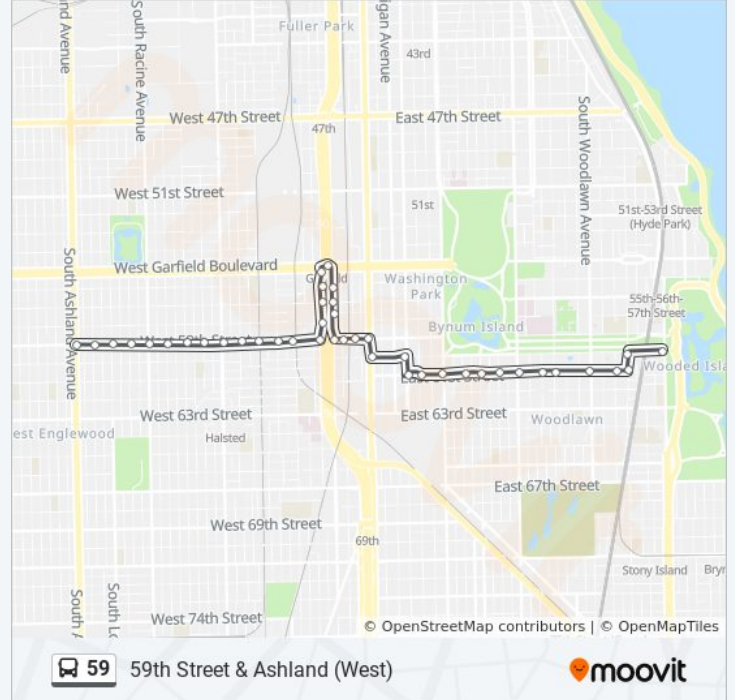

59 bus Info

Direction: 59th Street & Ashland (West)

Stops: 42

Trip Duration: 27 min

Line Summary:

59th Street & Lasalle (West)

59th Street & Wentworth (West)

Wentworth & 57th Place (North)

Wentworth & 57th Street (North)

5556 S Wentworth (North)

Garfield Red Line Station (West)

Wells & Garfield (South)

5600 S Wells (South)

Wells & 57th Street (South)

Wells & 58th Street (South)

59th Street & Wells (West)

59th Street & Stewart (West)

59th Street & Normal (West)

610 W 59th Street (West)

59th Street & Union (West)

59th Street & Halsted (West)

59th Street & Peoria (West)

59th Street & Morgan (West)

59th Street & Aberdeen (West)

59th Street & Racine (West)

59th Street & Throop (West)

59th Street & Loomis (West)

59th Street & Lafin (West)

59th Street & Ashland (West)

Direction: 60th Street & Stony Island (West)

73 stops

[VIEW LINE SCHEDULE](#)