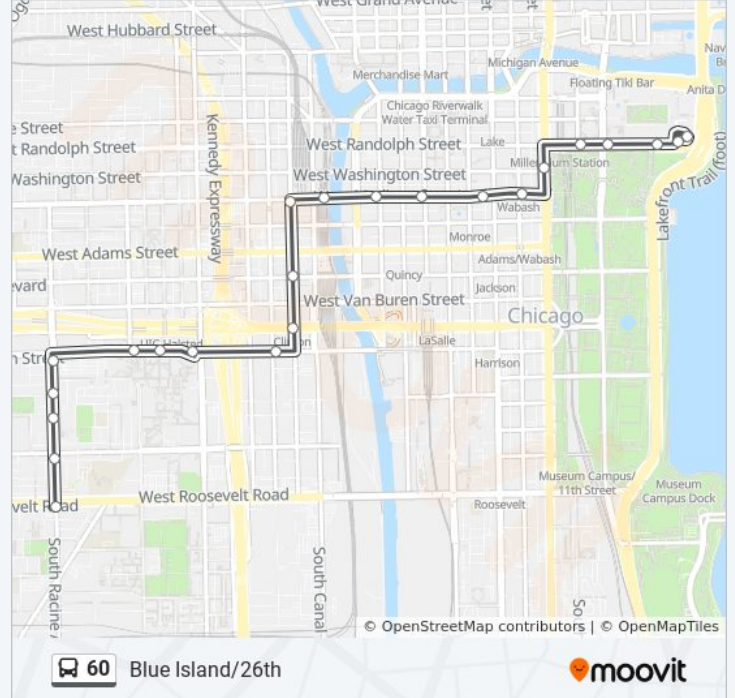

**60 bus Info**

**Direction:** Racine & Roosevelt (South)

**Stops:** 23

**Trip Duration:** 24 min

**Line Summary:**

Clinton & Madison (South)

Clinton & Jackson (South)

Clinton Blue Line Station (South)

Harrison & Jefferson (West)

Harrison/Halsted

900 W Harrison (West)

Harrison & Morgan (West)

Racine & Harrison (South)

Racine & Lexington (South)

Racine & Cabrini (South)

Racine & Taylor (South)

Racine & Roosevelt (South)

### Direction: Washington & State (East)

59 stops

[VIEW LINE SCHEDULE](#)

54th/Cermak Pink Line Station (West)

Cermak & Laramie (Pink Line) (East)

Cermak & 50th Avenue

Cermak & 49th Avenue (Pink Line)

Cicero & Cermak (South)