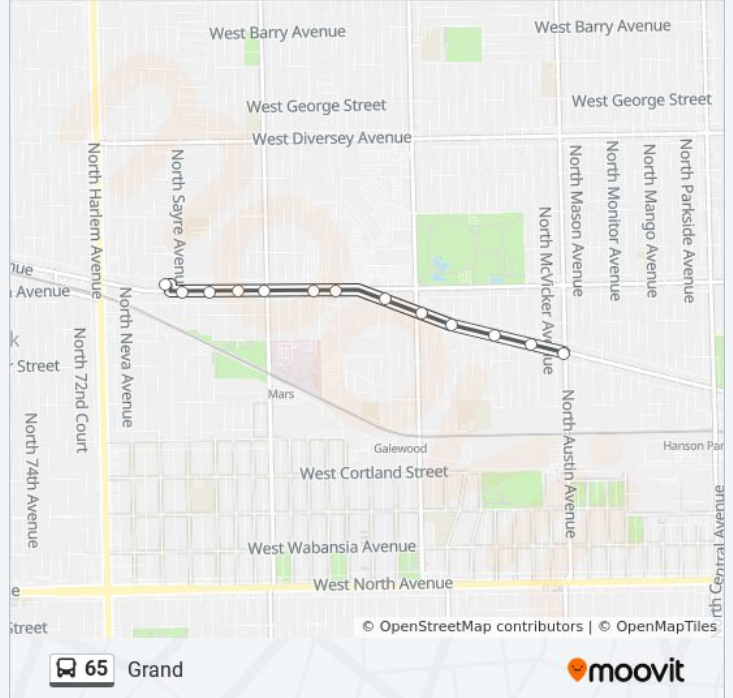

Use the Moovit App to find the closest 65 bus station near you and find out when is the next 65 bus arriving.

Direction: Grand & Austin (East)

13 stops

[VIEW LINE SCHEDULE](#)

Grand & Nordica Terminal (South)

Grand & Sayre (East)

Grand & Newland (East)

Grand & Newcastle (East)

Grand & Oak Park (East)

Grand & Normandy (East)

Fullerton & Grand (East)

Grand & Natchez (East)

Grand & Narragansett (East)

65 bus Info

Direction: Grand & Austin (East)

Stops: 13

Trip Duration: 7 min

Line Summary:

Direction: Grand & Lockwood (West)

57 stops

[VIEW LINE SCHEDULE](#)

- Navy Pier Terminal (North)
- Grand & Streeter (West)
- Grand & Peshtigo (West)
- Grand & McClurg (West)
- Grand & Fairbanks/Columbus (West)
- Grand & Rush (West)
- Grand & State (Red Line) (West)
- Grand & Dearborn (West)
- Grand & Clark (West)
- Grand & Franklin (West)
- Grand & Kingsbury (West)
- 530 W Grand (West)
- Grand & Desplaines (West)
- Grand & Milwaukee (Blue Line) (West)
- Grand & Peoria (West)
- Grand & Morgan (West)
- Grand & Aberdeen (West)
- Grand & Racine (West)