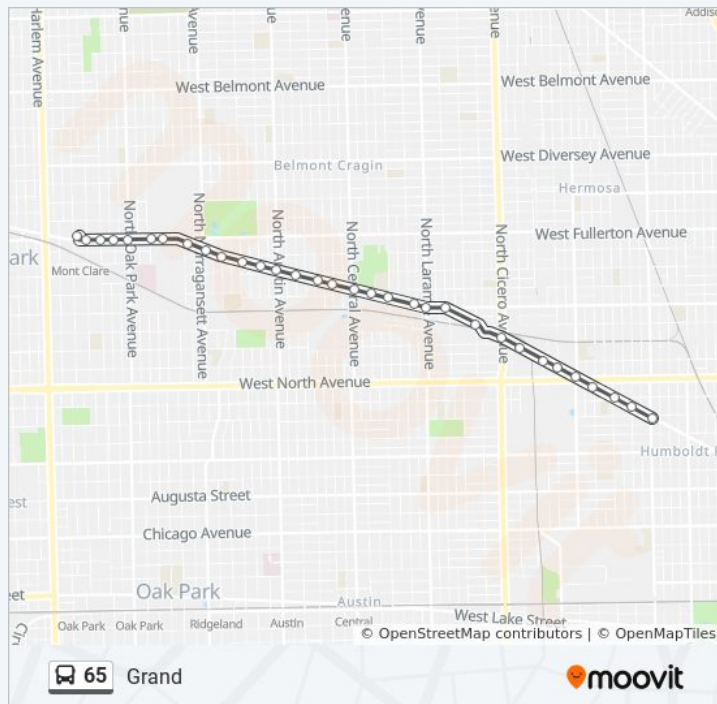

Direction: Grand & Pulaski (East)

Stops: 32

Trip Duration: 15 min

Line Summary:

Grand & Melvina (East)

Grand & Meade (East)

Grand & Austin (East)

Grand & Marmora (East)

Grand & Menard (East)

Grand & Major (East)

Grand & Central (East)

5500 W Grand (East)

Grand & Long (East)

Grand & Latrobe (East)

Grand & Laramie (East)

Grand & Leclaire/Armitage (East)

Grand & Lamon (East)

Grand & Cicero (East)

Grand & Kilpatrick (East)

Grand & Kenton (Se)

Grand & Kilbourn (Se)

Grand & Kostner (Se)

Grand & Kildare (Se)

Grand & Keeler (East)

Grand & Karlov (East)

Grand & Pulaski (East)

Direction: Navy Pier Terminal (North)

76 stops

[VIEW LINE SCHEDULE](#)

Grand & Nordica Terminal (South)

Grand & Sayre (East)

Grand & Newland (East)