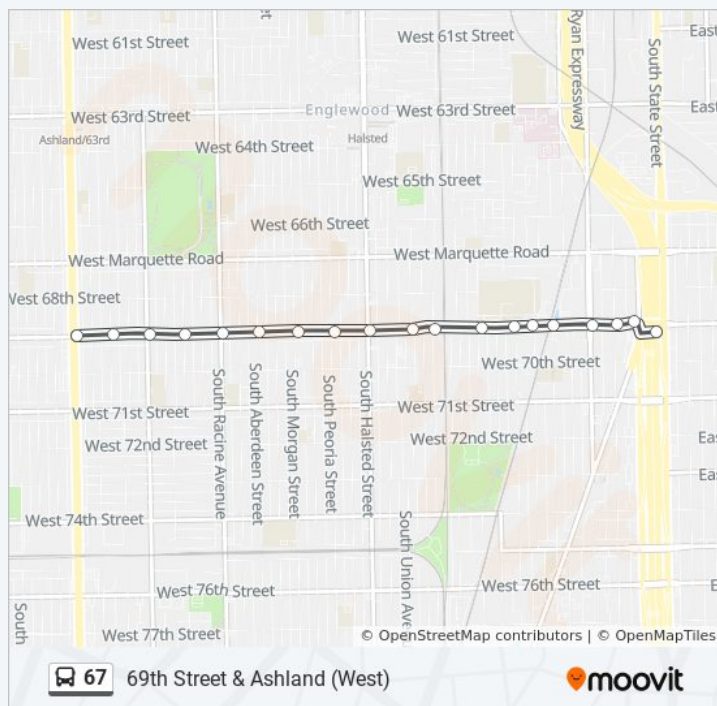

69th Street & Ashland (East)

Direction: 69th Street & Ashland (West)

19 stops

[VIEW LINE SCHEDULE](#)

69th Red Line Station (West)

69th Street & Lafayette (West)

69th Street & Perry (West)

69th Street & Wentworth (West)

67 bus Info

69th Street & Lowe (West)

69th Street & Union (West)

69th Street & Halsted (West)

69th Street & Peoria (West)

69th Street & Morgan (West)

69th Street & Aberdeen (West)

69th Street & Racine (West)

69th Street & Throop (West)

69th Street & Loomis (West)

69th Street & Laflin (West)

69th Street & Ashland (West)

Direction: 69th Street & Ashland (West)

Stops: 19

Trip Duration: 13 min

Line Summary:

Direction: Damen & 69th Street (South)

58 stops

[VIEW LINE SCHEDULE](#)

67th Street & Oglesby Terminal (Sw)

67th Street & Oglesby (West)

67th Street & Crandon (West)

67th Street & Paxton (West)

67th Street & Clyde (West)