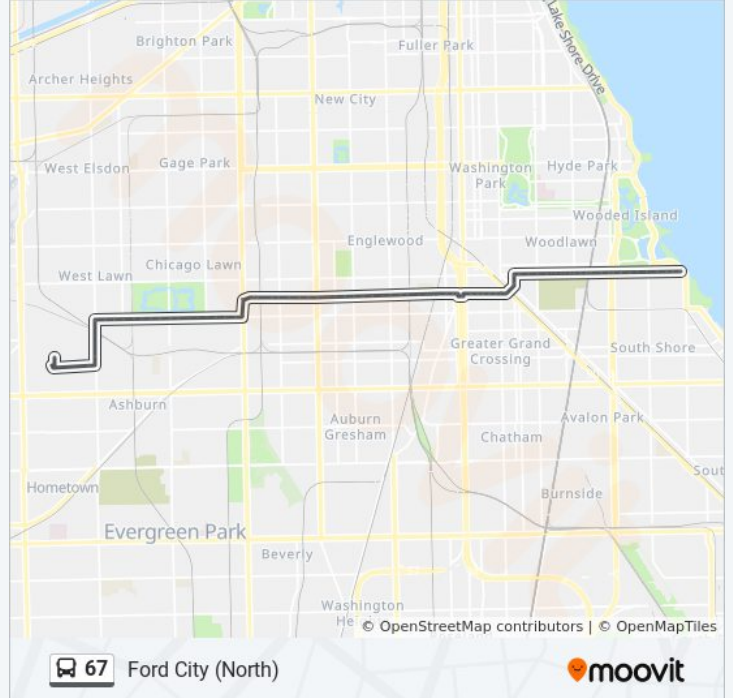

Direction: Ford City (North)

82 stops

[VIEW LINE SCHEDULE](#)

67th Street & Oglesby Terminal (Sw)
67th Street & Oglesby (West)
67th Street & Crandon (West)
67th Street & Paxton (West)
67th Street & Clyde (West)
67th Street & Jeffery (West)
67th Street & Bennett (West)
67th Street & Cregier (West)
67th Street & East End (West)
67th Street & Cornell Drive (West)
67th Street & Stony Island (West)
67th Street & Blackstone (West)
67th Street & Dorchester (West)
67th Street & Kenwood (West)
67th Street & Kimbark (West)
67th Street & Woodlawn (West)
67th Street & Minerva (West)
67th Street & University (West)
67th Street & Greenwood (West)

67 bus Info

Direction: Ford City (North)

Stops: 82

Trip Duration: 55 min

Line Summary:

- 67th Street & Ellis (West)
- 67th Street & Ingleside (West)
- 67th Street & Drexel (West)
- 67th Street & Cottage Grove (West)
- 67th Street & Langley (West)
- 67th Street & St. Lawrence (West)
- Rhodes & 67th Street (South)
- Rhodes & 68th Street (South)
- Keefe & South Chicago (Sw)
- 69th Street & Anthony (West)
- 69th Street & King Drive (West)
- 69th Street & Calumet (West)
- 69th Street & Prairie (West)
- 69th Street & Indiana (West)
- 69th Street & Michigan (West)
- 69th Street & Wabash (West)
- 69th Red Line Station (West)
- 69th Street & Lafayette (West)
- 69th Street & Perry (West)
- 69th Street & Wentworth (West)
- 69th Street & Princeton (West)
- 69th Street & Harvard (West)
- 69th Street & Stewart (West)
- 69th Street & Normal (West)
- 69th Street & Lowe (West)
- 69th Street & Union (West)
- 69th Street & Halsted (West)
- 69th Street & Peoria (West)
- 69th Street & Morgan (West)
- 69th Street & Aberdeen (West)
- 69th Street & Racine (West)
- 69th Street & Throop (West)
- 69th Street & Loomis (West)

Direction: Western & 69th Street (South)

62 stops

[VIEW LINE SCHEDULE](#)

67 bus Time Schedule

Western & 69th Street (South) Route Timetable:

67th Street & Oglesby Terminal (Sw)

67th Street & Oglesby (West)