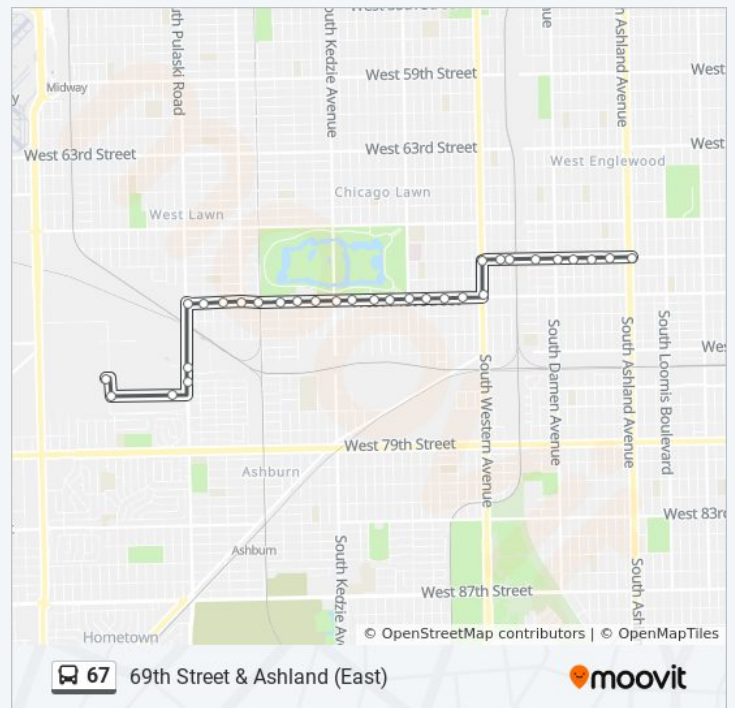

Western & 69th Street (North)

Western & Marquette Rd (North)

Damen & Marquette Rd (South)

Damen & 68th Street (South)

69th Street & Damen (East)

69th Street & Wolcott (East)

69th Street & Wood (East)

69th Street & Paulina (East)

69th Street & Ashland (East)

Direction: 69th Street & Ashland (West)

19 stops

[VIEW LINE SCHEDULE](#)

69th Red Line Station (West)

69th Street & Lafayette (West)

69th Street & Perry (West)

69th Street & Wentworth (West)