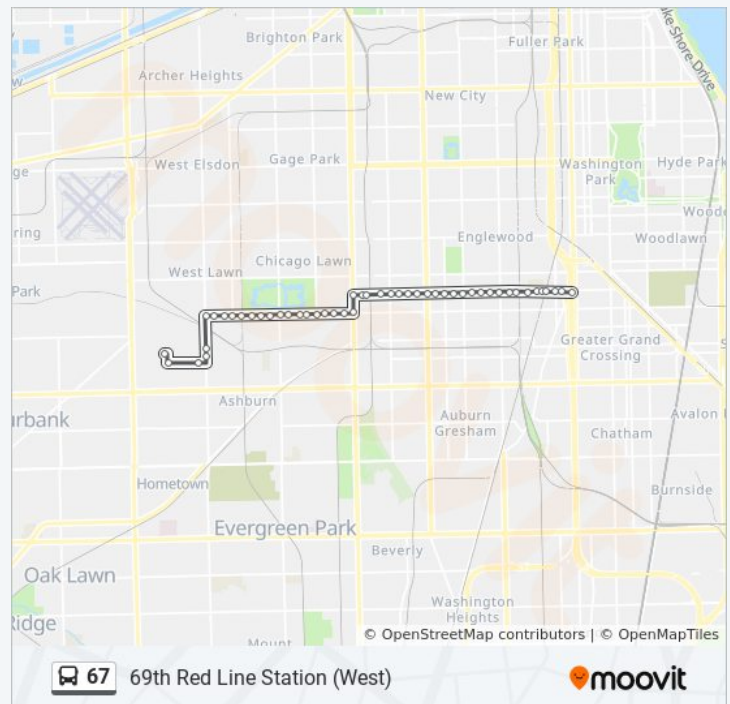

67th Street & Crandon (East)

67th Street & Oglesby (East)

67th Street & Oglesby Terminal (Sw)

Direction: 69th Red Line Station (West)

48 stops

[VIEW LINE SCHEDULE](#)

Ford City (North)
76th Street & Kostner (East)
76th Street & Daley College (East)
Pulaski & 75th Place (North)
Pulaski & 74th Street (North)
71st Street & Pulaski (East)
71st Street & Springfield (East)
71st Street & Hamlin (East)
71st Street & Lawndale (East)
3600 W 71st Street (East)
71st Street & St. Louis (East)
71st Street & Homan (East)
71st Street & Spaulding (East)
71st Street & Kedzie (East)
71st Street & Albany (East)
71st Street & Sacramento (East)
71st Street & Francisco (East)
71st Street & California (East)
71st Street & Washtenaw (East)
71st Street & Rockwell (East)
71st Street & Campbell (East)
Western & 71st Street (North)
Western & 69th Street (North)
Western & Marquette Rd (North)
Damen & Marquette Rd (South)
Damen & 68th Street (South)
69th Street & Damen (East)
69th Street & Wolcott (East)
69th Street & Wood (East)

67 bus Info

Direction: 69th Red Line Station (West)

Stops: 48

Trip Duration: 31 min

Line Summary:

69th Street & Paulina (East)

69th Street & Ashland (East)

69th Street & Laflin (East)

69th Street & Loomis (East)

69th Street & Throop (East)

69th Street & Racine (East)

69th Street & Aberdeen (East)

69th Street & Morgan (East)

69th Street & Peoria (East)

69th Street & Halsted (East)

69th Street & Union (East)

69th Street & Lowe (East)

69th Street & Normal (East)

69th Street & Stewart (East)

69th Street & Harvard (East)

69th Street & Princeton (East)

69th Street & Wentworth (East)

69th Street & Perry (East)

69th Red Line Station (West)