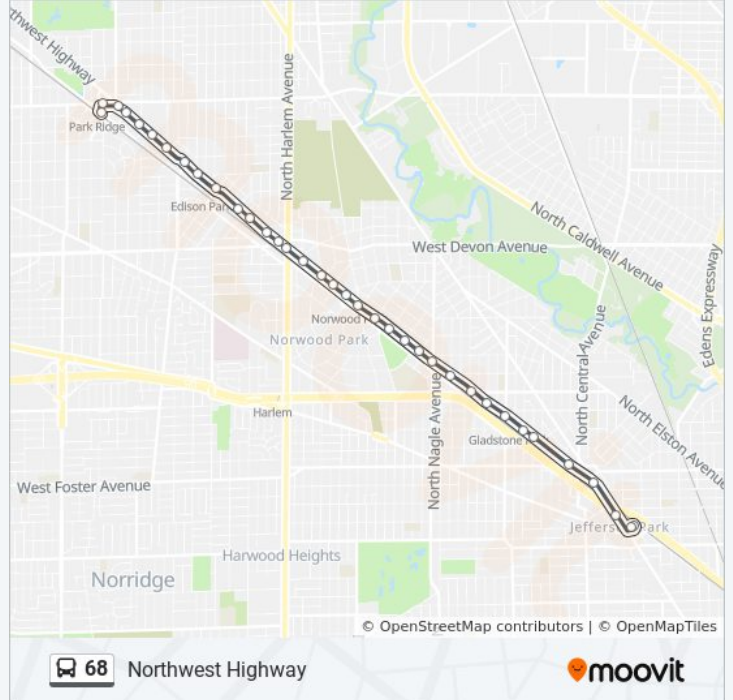

### 68 bus Info

**Direction:** Jefferson Park Transit Center (Sw)

**Stops:** 36

**Trip Duration:** 17 min

**Line Summary:**

Northwest Hwy & Naper (Se)

Northwest Hwy & Nashotah (Se)

Northwest Hwy & Napoleon (Se)

Northwest Hwy & Nagle (Se)

Northwest Hwy & Mobile (Se)

Northwest Hwy & Bryn Mawr (Se)

Northwest Hwy & Meade (Se)

Northwest Hwy & Austin (Se)

Northwest Hwy & Marmora (Se)

Northwest Hwy & Monitor (Se)

Northwest Hwy & Foster (Se)

Northwest Hwy & Milwaukee (Se)

Milwaukee & Gale

Jefferson Park Transit Center South Drop Off

Jefferson Park Transit Center (Sw)

### Direction: Nagle & Bryn Mawr (South)

11 stops

[VIEW LINE SCHEDULE](#)

Jefferson Park Transit Center (Sw)

Jefferson Park Transit Center

Northwest Hwy & Foster (Nw)

Northwest Hwy & Menard (Nw)

Northwest Hwy & Marmora (Nw)