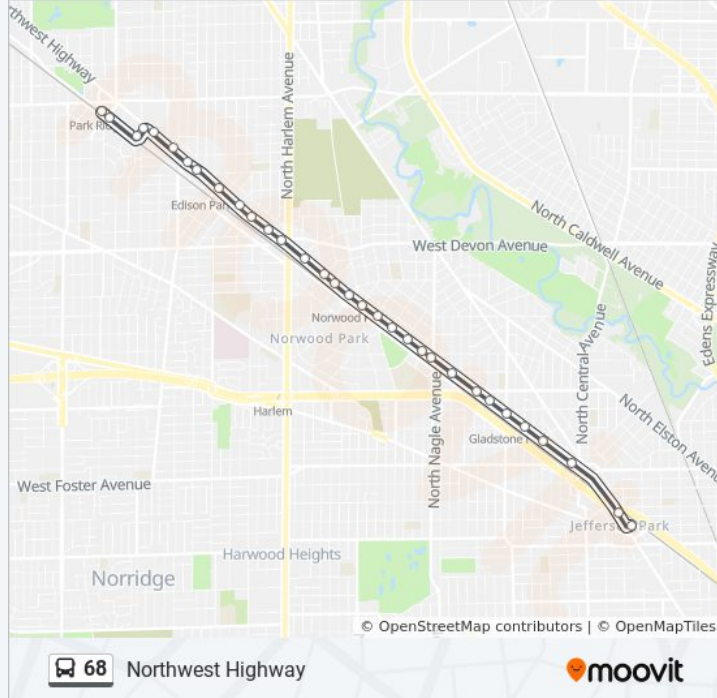

## Direction: Summit & Prospect (Nw)

32 stops

[VIEW LINE SCHEDULE](#)

- Jefferson Park Transit Center (Sw)
- Jefferson Park Transit Center
- Northwest Hwy & Foster (Nw)
- Northwest Hwy & Menard (Nw)
- Northwest Hwy & Marmora (Nw)
- Northwest Hwy & Austin (Nw)
- Northwest Hwy & Meade (Nw)
- Northwest Hwy & Bryn Mawr (Nw)
- Northwest Hwy & Mobile (Nw)
- Northwest Hwy & Nagle (Nw)
- Northwest Hwy & Napoleon (Nw)
- Northwest Hwy & Nashotah (Nw)
- Northwest Hwy & Naper (Nw)
- Northwest Hwy & Neola (Nw)
- Northwest Hwy & Nettleton (Nw)
- Northwest Hwy & Raven (Nw)
- Northwest Hwy & Niagara (Nw)
- Northwest Hwy & Sayre (Nw)

## 68 bus Info

**Direction:** Summit & Prospect (Nw)

**Stops:** 32

**Trip Duration:** 17 min

**Line Summary:**

Northwest Hwy & Neva (Nw)

Northwest Hwy & Devon (Nw)

6487 N Northwest Hwy (Nw)

Northwest Hwy & Oketo (Nw)

Northwest Hwy & Ogallah (Nw)

Northwest Hwy & Oliphant (Nw)

Northwest Hwy & Overhill (Nw)

Northwest Hwy & Ozark (Nw)

Northwest Hwy./Merrill

300 S Northwest Hwy (Nw)

Northwest Hwy./Washington

Washington/Summit

Summit & Prospect (Nw)

Summit & Prospect (Nw)

68 bus time schedules and route maps are available in an offline PDF at [moovitapp.com](https://moovitapp.com). Use the [Moovit App](#) to see live bus times, train schedule or subway schedule, and step-by-step directions for all public transit in Chicago.