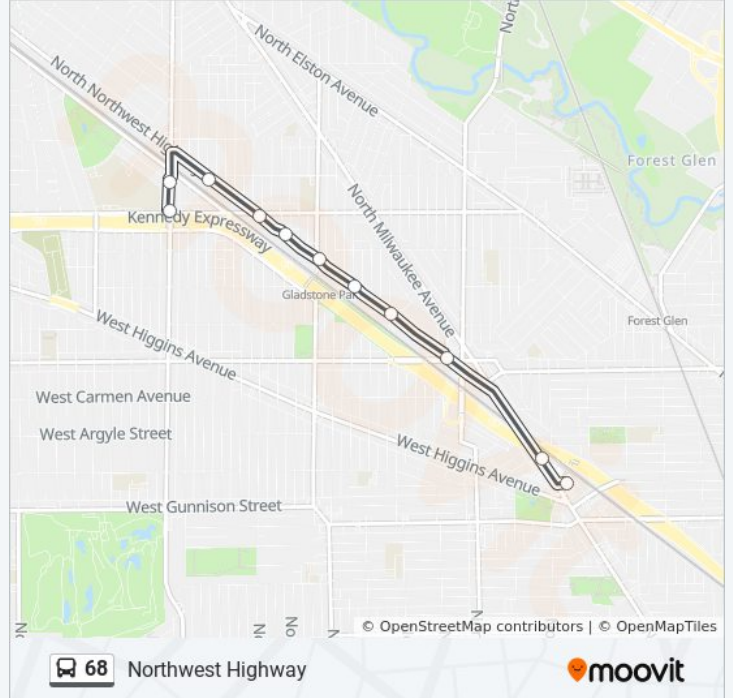

Northwest Hwy & Austin (Nw)

Northwest Hwy & Meade (Nw)

Northwest Hwy & Bryn Mawr (Nw)

Northwest Hwy & Mobile (Nw)

Nagle & Avondale/Somerset (South)

Nagle & Bryn Mawr (South)

### 68 bus Time Schedule

Nagle & Bryn Mawr (South) Route Timetable:

Sunday	Not Operational
Monday	7:15 AM
Tuesday	7:15 AM
Wednesday	7:15 AM
Thursday	7:15 AM
Friday	7:15 AM
Saturday	Not Operational

### 68 bus Info

**Direction:** Nagle & Bryn Mawr (South)

**Stops:** 11

**Trip Duration:** 10 min

**Line Summary:**

## Direction: Summit & Prospect (Nw)

32 stops

[VIEW LINE SCHEDULE](#)

- Jefferson Park Transit Center (Sw)
- Jefferson Park Transit Center
- Northwest Hwy & Foster (Nw)
- Northwest Hwy & Menard (Nw)
- Northwest Hwy & Marmora (Nw)
- Northwest Hwy & Austin (Nw)
- Northwest Hwy & Meade (Nw)
- Northwest Hwy & Bryn Mawr (Nw)
- Northwest Hwy & Mobile (Nw)
- Northwest Hwy & Nagle (Nw)
- Northwest Hwy & Napoleon (Nw)
- Northwest Hwy & Nashotah (Nw)
- Northwest Hwy & Naper (Nw)
- Northwest Hwy & Neola (Nw)
- Northwest Hwy & Nettleton (Nw)
- Northwest Hwy & Raven (Nw)
- Northwest Hwy & Niagara (Nw)
- Northwest Hwy & Sayre (Nw)