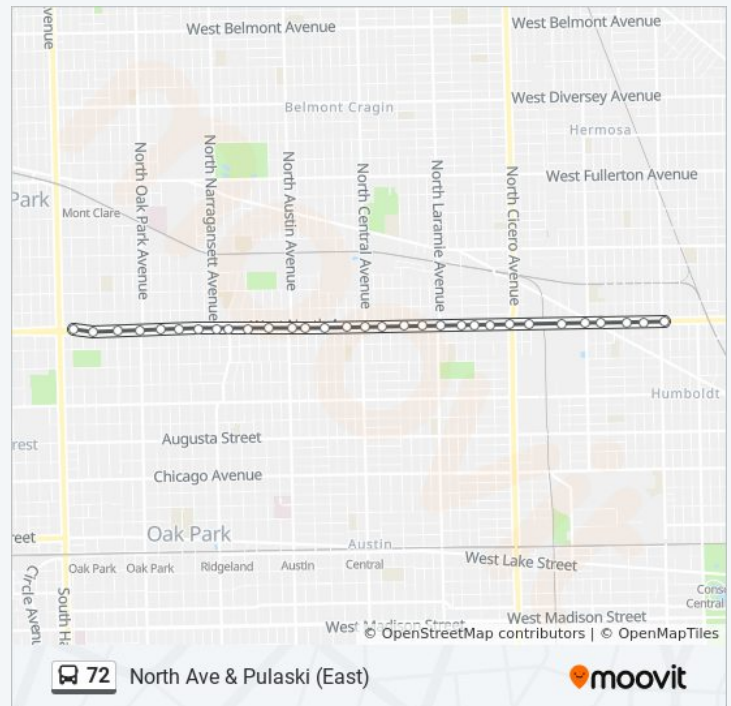

North Ave & Austin (West)

North Ave & Meade (West)

North Ave & Melvina (West)

North Ave & Merrimac (West)

North Ave & Narragansett (West)

North Ave & Narragansett Terminal (South)

Direction: North Ave & Pulaski (East)

Monday	12:50 AM - 11:22 PM
Tuesday	12:51 AM - 11:22 PM
Wednesday	12:51 AM - 11:22 PM
Thursday	12:51 AM - 11:22 PM
Friday	12:51 AM - 11:22 PM
Saturday	12:51 AM - 11:38 PM

72 bus Info

Direction: North Ave & Pulaski (East)

Stops: 31

Trip Duration: 19 min

Line Summary:

Direction: North Ave & Pulaski (West)

72 bus Time Schedule

38 stops

[VIEW LINE SCHEDULE](#)

- North Ave & Clark Terminal (Sw)
- North Ave & Clark (West)
- North Ave & Wells (West)
- North Ave & Sedgwick (Brown Line) (West)
- North Ave & Cleveland (West)
- North Ave & Larrabee (West)
- North Ave & Orchard (West)
- North Ave & Clybourn/Halsted (Red Line) (West)
- North Ave & Fremont (West)
- North Ave & Kingsbury (West)
- North Ave & Throop (West)
- North Ave & Elston (West)
- North Ave & Bosworth (West)
- North Ave & Ashland (West)
- North Ave & Paulina (West)
- North Ave & Wood (West)
- North Ave & Wolcott (West)
- North Ave & Milwaukee/Damen (Blue Line) (West)
- North Ave & Hoyne (West)
- North Ave & Leavitt (West)
- North Ave & Oakley (West)
- North Ave & Western (West)
- North Ave & Campbell (West)
- North Ave & Rockwell (West)
- North Ave & Washtenaw (West)
- North Ave & California (West)
- North Ave & Francisco (West)
- North Ave & Humboldt (West)
- North Ave & Albany (West)
- North Ave & Kedzie (West)
- North Ave & Spaulding (West)