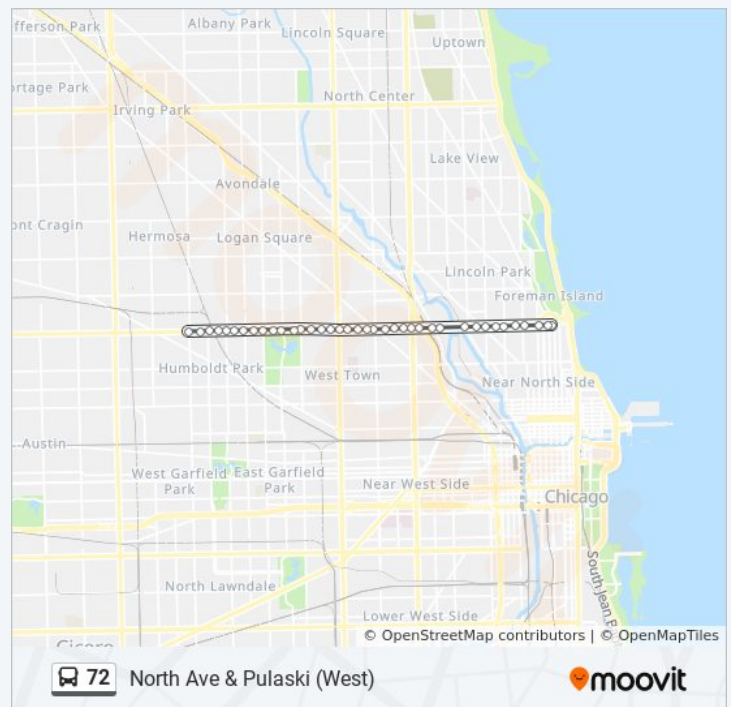

Stops: 31

Trip Duration: 19 min

Line Summary:

Direction: North Ave & Pulaski (West)

72 bus Time Schedule

38 stops

[VIEW LINE SCHEDULE](#)

- North Ave & Clark Terminal (Sw)
- North Ave & Clark (West)
- North Ave & Wells (West)
- North Ave & Sedgwick (Brown Line) (West)
- North Ave & Cleveland (West)
- North Ave & Larrabee (West)
- North Ave & Orchard (West)
- North Ave & Clybourn/Halsted (Red Line) (West)
- North Ave & Fremont (West)
- North Ave & Kingsbury (West)
- North Ave & Throop (West)
- North Ave & Elston (West)
- North Ave & Bosworth (West)
- North Ave & Ashland (West)
- North Ave & Paulina (West)
- North Ave & Wood (West)
- North Ave & Wolcott (West)
- North Ave & Milwaukee/Damen (Blue Line) (West)
- North Ave & Hoyne (West)
- North Ave & Leavitt (West)
- North Ave & Oakley (West)
- North Ave & Western (West)
- North Ave & Campbell (West)
- North Ave & Rockwell (West)
- North Ave & Washtenaw (West)
- North Ave & California (West)
- North Ave & Francisco (West)
- North Ave & Humboldt (West)
- North Ave & Albany (West)
- North Ave & Kedzie (West)
- North Ave & Spaulding (West)

North Ave & Pulaski (West) Route Timetable:

Sunday	12:54 AM - 9:49 PM
Monday	12:48 AM - 8:48 AM
Tuesday	1:00 AM - 8:48 AM
Wednesday	1:00 AM - 8:48 AM
Thursday	1:00 AM - 8:48 AM
Friday	1:00 AM - 8:48 AM
Saturday	1:00 AM - 9:50 PM

72 bus Info

Direction: North Ave & Pulaski (West)

Stops: 38

Trip Duration: 25 min

Line Summary:

North Ave & Kimball/Homan (West)

North Ave & Drake (West)

North Ave & Central Park (West)

North Ave & Lawndale (West)

North Ave & Hamlin (West)

North Ave & Springfield (West)

North Ave & Pulaski (West)

Direction: North Avenue Beach (West)

69 stops

[VIEW LINE SCHEDULE](#)

Neva & North Ave (South)