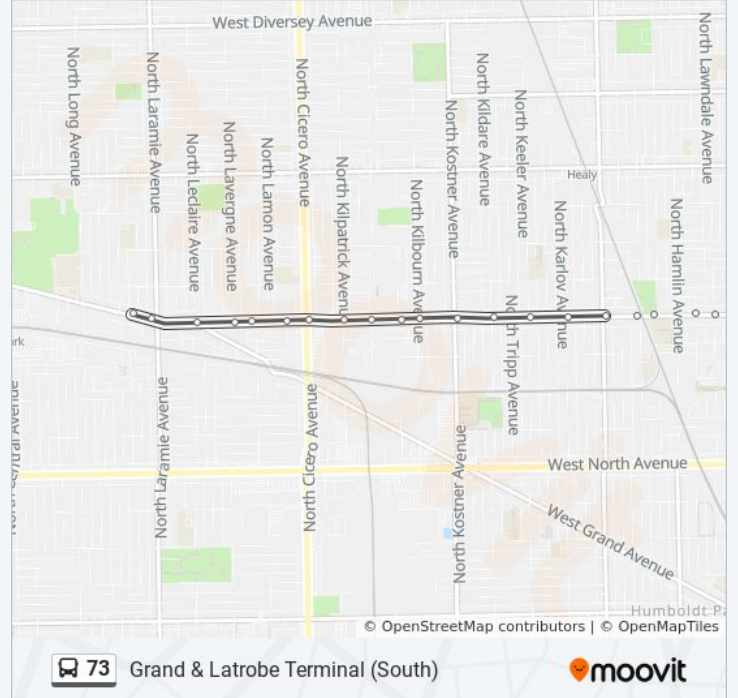

### Direction: Grand & Latrobe Terminal (South)

56 stops

[VIEW LINE SCHEDULE](#)

Clark & Lasalle (Nw)

Clark & Lincoln (North)

Clark & Wisconsin (North)

Armitage & Clark (West)

Armitage & Lincoln/Sedgwick (West)

### 73 bus Time Schedule

Grand & Latrobe Terminal (South) Route Timetable:

Sunday	6:10 AM - 7:26 PM
Monday	4:11 AM - 10:21 PM
Tuesday	4:11 AM - 10:21 PM
Wednesday	4:11 AM - 10:21 PM
Thursday	4:11 AM - 10:21 PM
Friday	4:11 AM - 10:21 PM
Saturday	5:11 AM - 7:32 PM

### 73 bus Info

**Direction:** Grand & Latrobe Terminal (South)

**Stops:** 56

**Trip Duration:** 43 min

**Line Summary:**

- Armitage & Hoyne (West)
- Armitage & Leavitt (West)
- Armitage & Oakley (West)
- Armitage & Western (West)
- Armitage & Rockwell (West)
- Armitage & Washtenaw (West)
- Armitage & California (West)
- Armitage & Francisco (West)
- Armitage & Humboldt (West)
- Armitage & Albany (West)
- Armitage & Kedzie (West)
- Armitage & Sawyer (West)
- Armitage & Spaulding (West)
- Armitage & Kimball (West)
- Armitage & Drake (West)
- Armitage & Central Park (West)
- Armitage & Lawndale (West)
- Armitage & Ridgeway (West)
- Armitage & Avers (West)
- Armitage & Springfield (West)
- Armitage & Pulaski (West)
- Armitage & Karlov (West)
- Armitage & Keeler (West)
- Armitage & Kildare (West)
- Armitage & Kostner (West)
- Armitage & Kilbourn (West)
- Armitage & Kolmar (West)
- 4600 W Armitage (West)
- Armitage & Kilpatrick (West)
- Armitage & Cicero (West)
- Armitage & Lacrosse (West)
- Armitage & Laporte (West)
- Armitage & Lavergne (West)

Armitage & Leclaire/Grand (West)

Grand & Laramie (West)

Grand & Latrobe Terminal (South)

73 bus time schedules and route maps are available in an offline PDF at [moovitapp.com](https://moovitapp.com). Use the [Moovit App](#) to see live bus times, train schedule or subway schedule, and step-by-step directions for all public transit in Chicago.