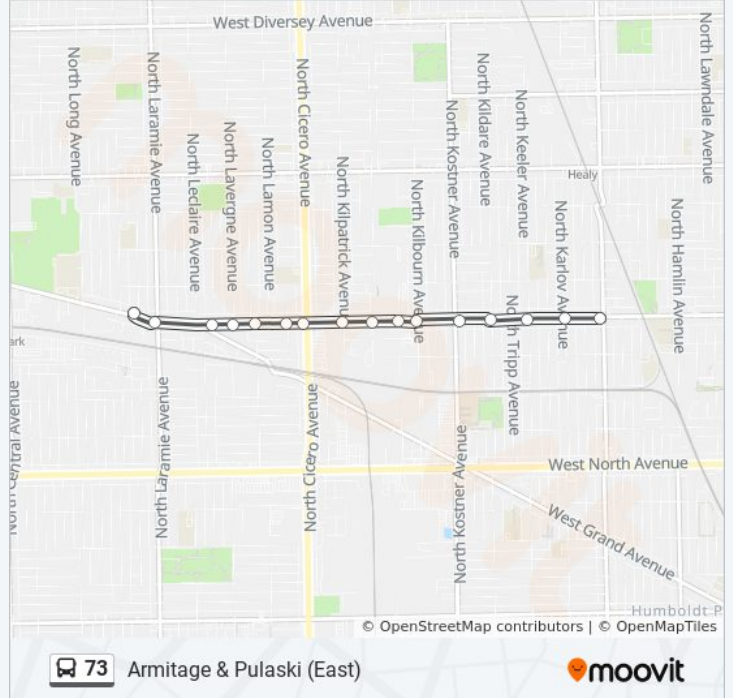

### Direction: Armitage & Pulaski (East)

16 stops

[VIEW LINE SCHEDULE](#)

- Grand & Latrobe Terminal (South)
- Grand & Laramie (East)
- Armitage & Leclair/Grand (East)
- Armitage & Lavergne (East)
- Armitage & Lamon (East)
- Armitage & Lacrosse (East)
- Armitage & Cicero (East)
- Armitage & Kilpatrick (East)
- 4600 W Armitage (East)
- Armitage & Kolmar (East)
- Armitage & Kilbourn (East)
- Armitage & Kostner (East)
- Armitage & Kildare (East)
- Armitage & Keeler (East)
- Armitage & Karlov (East)
- Armitage & Pulaski (East)

### 73 bus Time Schedule

Armitage & Pulaski (East) Route Timetable:

Sunday	6:48 PM - 8:04 PM
Monday	10:07 PM - 10:57 PM
Tuesday	10:07 PM - 10:57 PM
Wednesday	10:07 PM - 10:57 PM
Thursday	10:07 PM - 10:57 PM
Friday	10:07 PM - 10:57 PM
Saturday	6:49 PM - 8:16 PM

### 73 bus Info

**Direction:** Armitage & Pulaski (East)

**Stops:** 16

**Trip Duration:** 8 min

**Line Summary:**

**Direction: Clark & North (Nw)**

60 stops

[VIEW LINE SCHEDULE](#)

- Grand & Latrobe Terminal (South)
- Grand & Laramie (East)
- Armitage & Leclaire/Grand (East)
- Armitage & Lavergne (East)
- Armitage & Lamon (East)
- Armitage & Lacrosse (East)
- Armitage & Cicero (East)
- Armitage & Kilpatrick (East)
- 4600 W Armitage (East)
- Armitage & Kolmar (East)
- Armitage & Kilbourn (East)
- Armitage & Kostner (East)
- Armitage & Kildare (East)
- Armitage & Keeler (East)
- Armitage & Karlov (East)
- Armitage & Pulaski (East)
- Armitage & Springfield (East)
- Armitage & Hamlin (East)