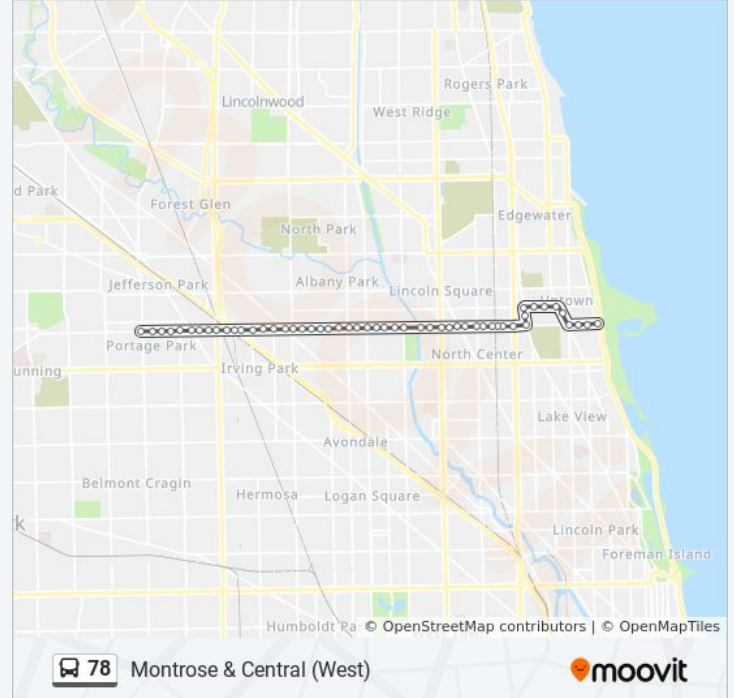

78 bus Info

Direction: Montrose & Central (West)

Stops: 52

Trip Duration: 33 min

Line Summary:

Montrose & Lincoln (West)

Montrose & Oakley (West)

Montrose & Western (West)

Montrose & Keeler (West)

Montrose & Kildare (West)

Montrose & Kostner (West)

Montrose & Kilbourn (West)

Montrose Blue Line Station (West)

Montrose & Knox (West)

Montrose & Cicero (West)

Montrose & Lamon (West)

Montrose & Laverne (West)

Montrose & Milwaukee (West)

Montrose & Laramie (West)

Montrose & Lockwood (West)

Montrose & Long (West)

Montrose & Linder (West)

Direction: Montrose & Marine Drive (West)

68 stops

[VIEW LINE SCHEDULE](#)

Forest Preserve Avenue & Harlem/Irving Park (Sw)

Harlem & Forest Preserve Avenue (North)

7100 W Forest Preserve Avenue (Ne)

7000 W Forest Preserve Avenue (Ne)

Forest Preserve Avenue & New England (Ne)