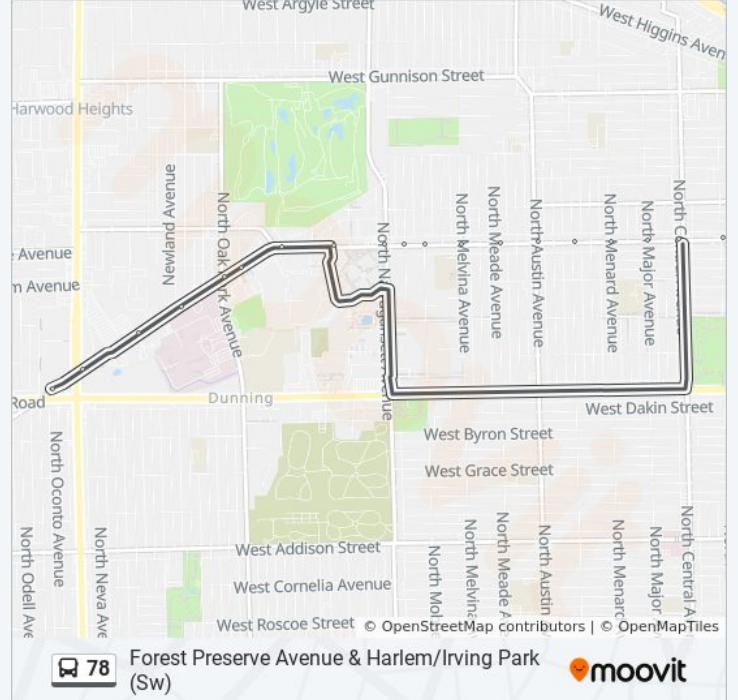

Clark & Wilson (South)

Clark & Sunnyside (South)

Clark & Montrose (South)

Montrose & Ashland (West)

Montrose & Hermitage (West)

Montrose & Ravenswood (West)

Montrose Brown Line Station (West)

Montrose & Winchester (West)

Montrose & Damen (West)

Montrose & Hamilton (West)

78 bus Time Schedule

Forest Preserve Avenue & Harlem/Irving Park (Sw)
Route Timetable:

Sunday	6:47 AM - 9:52 PM
Monday	4:12 AM - 10:26 PM
Tuesday	4:12 AM - 10:26 PM
Wednesday	4:12 AM - 10:26 PM
Thursday	4:12 AM - 10:26 PM
Friday	4:12 AM - 10:26 PM
Saturday	5:34 AM - 10:31 PM

78 bus Info

Direction: Forest Preserve Avenue & Harlem/Irving Park (Sw)

Stops: 70

Trip Duration: 57 min

Line Summary:

- Montrose & Lincoln (West)
- Montrose & Oakley (West)
- Montrose & Western (West)
- Montrose & Campbell (West)
- Montrose & Rockwell (West)
- Montrose & California (West)
- Montrose & Francisco (West)
- Montrose & Sacramento (West)
- Montrose & Albany (West)
- Montrose & Kedzie (West)
- Montrose & Spaulding (West)
- Montrose & Kimball (West)
- Montrose & St. Louis (West)
- Montrose & Central Park (West)
- Montrose & Lawndale (West)
- Montrose & Hamlin (West)
- Montrose & Springfield (West)
- Montrose & Pulaski (West)
- Montrose & Elston (West)
- Montrose & Keeler (West)
- Montrose & Kildare (West)
- Montrose & Kostner (West)
- Montrose & Kilbourn (West)
- Montrose Blue Line Station (West)
- Montrose & Knox (West)
- Montrose & Cicero (West)
- Montrose & Lamon (West)
- Montrose & Laverne (West)
- Montrose & Milwaukee (West)
- Montrose & Laramie (West)
- Montrose & Lockwood (West)
- Montrose & Long (West)
- Montrose & Linder (West)

7000 W Forest Preserve Avenue (Sw)

Forest Preserve/Harlem

Forest Preserve Avenue & Harlem/Irving Park (Sw)

Direction: Montrose & Central (East)

18 stops

[VIEW LINE SCHEDULE](#)

Forest Preserve Avenue & Harlem/Irving Park (Sw)