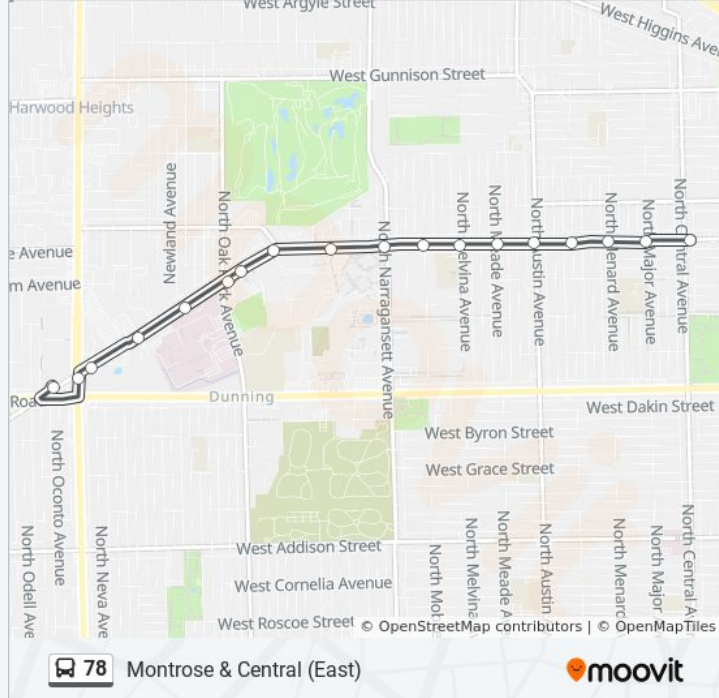

78 bus Info

Direction: Montrose & Central (East)

Stops: 18

Trip Duration: 14 min

Line Summary:

Montrose & Mobile (East)

Montrose & Melvina (East)

Montrose & Meade (East)

Montrose & Austin (East)

Montrose & Marmora (East)

Montrose & Menard (East)

Montrose & Major (East)

Montrose & Central (East)

Direction: Montrose & Central (West)

52 stops

[VIEW LINE SCHEDULE](#)

Montrose & Marine Drive (West)

Montrose & Clarendon (West)

Montrose & Hazel (West)

Montrose & Sheridan (West)

Broadway & Sunnyside (North)

Wilson & Broadway (Red Line) (West)

Wilson & Magnolia (West)

Wilson & Beacon (West)

78 bus Info

Direction: Montrose & Central (West)

Stops: 52

Trip Duration: 33 min

Line Summary:

Montrose & Lincoln (West)

Montrose & Oakley (West)

Montrose & Western (West)