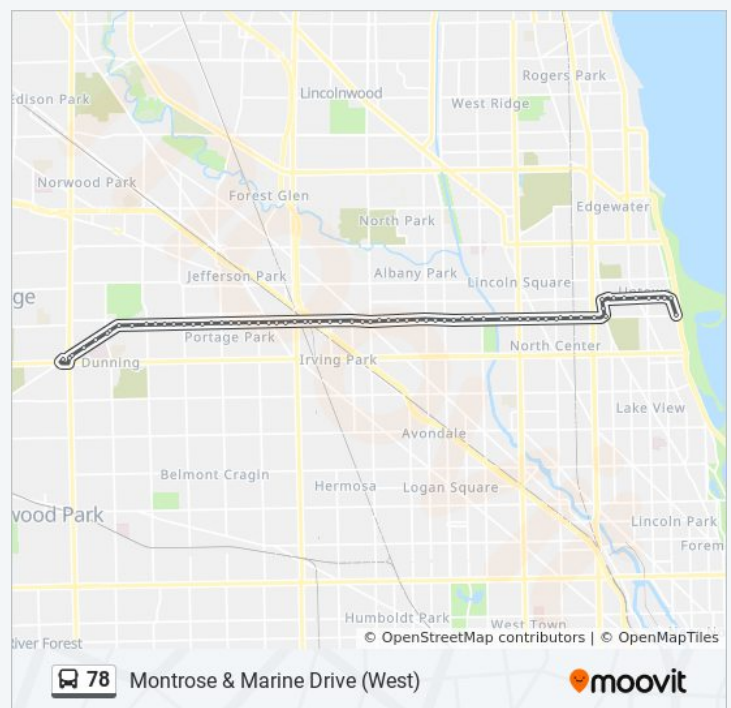

Montrose & Lockwood (East)

Montrose & Laramie (East)

Montrose & Milwaukee (East)

Montrose & Lavergne (East)

Montrose & Lamon (East)

Montrose & Cicero (East)

Montrose & Knox (East)

Montrose Blue Line Station (East)

78 bus Time Schedule

Montrose & Marine Drive (West) Route Timetable:

Sunday	6:30 AM - 10:00 PM
Monday	4:23 AM - 10:00 PM
Tuesday	4:23 AM - 10:00 PM
Wednesday	4:23 AM - 10:00 PM
Thursday	4:23 AM - 10:00 PM
Friday	4:23 AM - 10:00 PM
Saturday	5:30 AM - 10:00 PM

78 bus Info

Direction: Montrose & Marine Drive (West)

Stops: 68

Trip Duration: 57 min

Line Summary:

Montrose & Kilbourn (East)
Montrose & Kostner (East)
Montrose & Kildare (East)
Montrose & Keeler (East)
Montrose & Elston (East)
Montrose & Pulaski (East)
Montrose & Springfield (East)
Montrose & Hamlin (East)
Montrose & Lawndale (East)
Montrose & Central Park (East)
Montrose & St. Louis (East)
Montrose & Kimball (East)
Montrose & Spaulding (East)
Montrose & Kedzie (East)
Montrose & Albany (East)
Montrose & Sacramento (East)
Montrose & Francisco (East)
Montrose & California (East)
Montrose & Rockwell (East)
Montrose & Campbell (East)
Montrose & Western (East)
Montrose & Oakley (East)
Montrose & Lincoln (East)
Montrose & Hoyne (East)
Montrose & Damen (East)
Montrose & Winchester (East)
Montrose Brown Line Station (East)
Montrose & Hermitage (East)
Montrose & Ashland (East)
Clark & Montrose (North)
Clark & Sunnyside (North)
Clark & Wilson (North)
Wilson & Beacon (East)

Wilson & Magnolia (East)

Wilson & Broadway (Red Line) (East)

Wilson & Sheridan (East)

Wilson & Hazel (East)

Wilson & Clarendon (East)

Wilson & Marine Drive (East)

Montrose & Marine Drive (West)

Direction: Simonds & Wilson/Montrose (South)