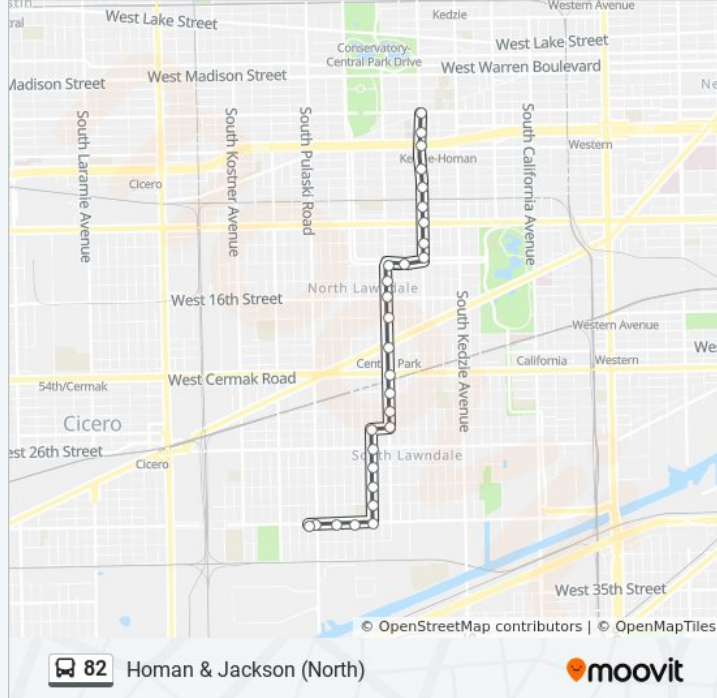

Central Park & 15th Street (North)

Central Park & Douglas Blvd (North)

Douglas Blvd & St. Louis (East)

Homan & Douglas Blvd (North)

Homan & 13th Street (North)

Homan & Roosevelt (North)

Homan & Fillmore (North)

Homan & Arthington (North)

Homan & Lexington (North)

Kedzie-Homan Blue Line Station (North)

Homan & Van Buren (North)

Homan & Jackson (North)

Direction: Homan & Roosevelt (South)

76 stops

[VIEW LINE SCHEDULE](#)