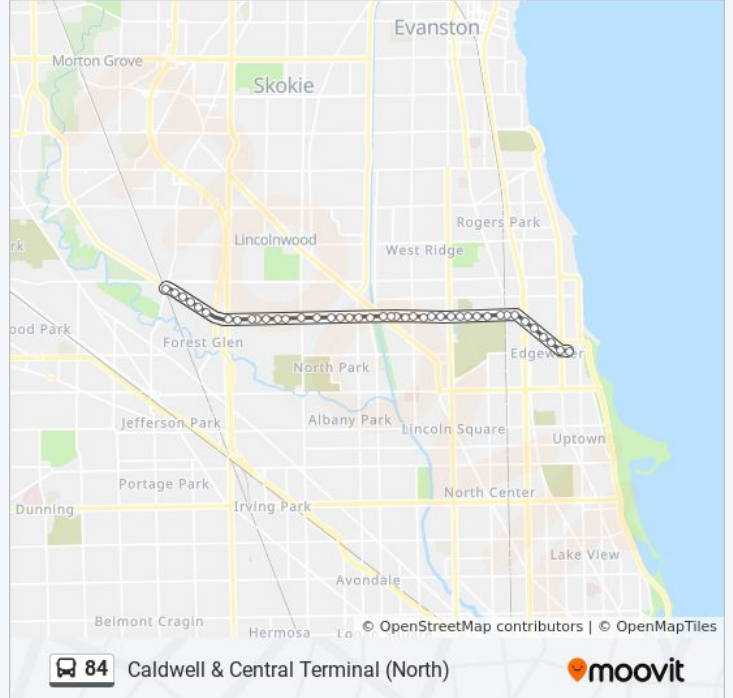

Direction: Caldwell & Central Terminal (North)

44 stops

[VIEW LINE SCHEDULE](#)

- Thorndale Red Line Station (West)
- Broadway & Thorndale (South)
- Broadway & Victoria (South)
- Broadway & Hollywood (South)
- Ridge & Wayne (Nw)
- Ridge & Glenwood (Nw)
- Ridge & Ardmore (Nw)
- Ridge & Clark (Nw)
- Peterson & Ridge (West)
- Peterson & Ravenswood (West)
- Peterson & Wolcott (West)
- Peterson & Damen (West)
- 2100 W Peterson (West)
- Rosehill Cemetery (West)
- Peterson & Oakley (West)
- Peterson & Western (West)
- Peterson & Campbell (West)
- Peterson & Rockwell (West)
- Peterson & Washtenaw (West)
- Peterson & California (West)
- Peterson & Francisco (West)
- Peterson & Sacramento (West)

84 bus Info

Direction: Caldwell & Central Terminal (North)

Stops: 44

Trip Duration: 30 min

Line Summary:

- Peterson & Whipple (West)
- Peterson & Lincoln (West)
- Peterson & Jersey (West)
- Peterson & Kimball (West)
- Peterson & St. Louis (West)
- Peterson & Central Park (West)
- Peterson & Lawndale (West)
- 3800 W Peterson (West)
- Peterson & Pulaski (West)
- Peterson & Sauganash (West)
- 4300 W Peterson (West)
- Peterson & Kostner (West)
- Peterson & Kilbourn (West)
- Peterson & Forest Glen (West)
- Peterson & Kilpatrick (West)
- Peterson & Cicero (West)
- Caldwell & Leader (Nw)
- Caldwell & Lenox (Nw)
- Caldwell & Leroy (Nw)
- Caldwell & Navajo (Nw)
- Caldwell & Spokane (Nw)
- Caldwell & Central Terminal (North)

Direction: Thorndale Red Line Station (West)

45 stops

[VIEW LINE SCHEDULE](#)

- Caldwell & Central Terminal (North)
- Caldwell & Spokane (Se)
- Caldwell & Navajo (Se)
- Caldwell & Leroy (Se)
- Caldwell & Lenox (Se)
- Caldwell & Leader (Se)
- Peterson & Cicero (East)

84 bus Time Schedule

Thorndale Red Line Station (West) Route Timetable:

Sunday	7:30 AM - 7:30 PM
Monday	5:00 AM - 9:30 PM
Tuesday	5:00 AM - 9:30 PM
Wednesday	5:00 AM - 9:30 PM
Thursday	5:00 AM - 9:30 PM
Friday	5:00 AM - 9:30 PM
Saturday	5:00 AM - 7:40 PM