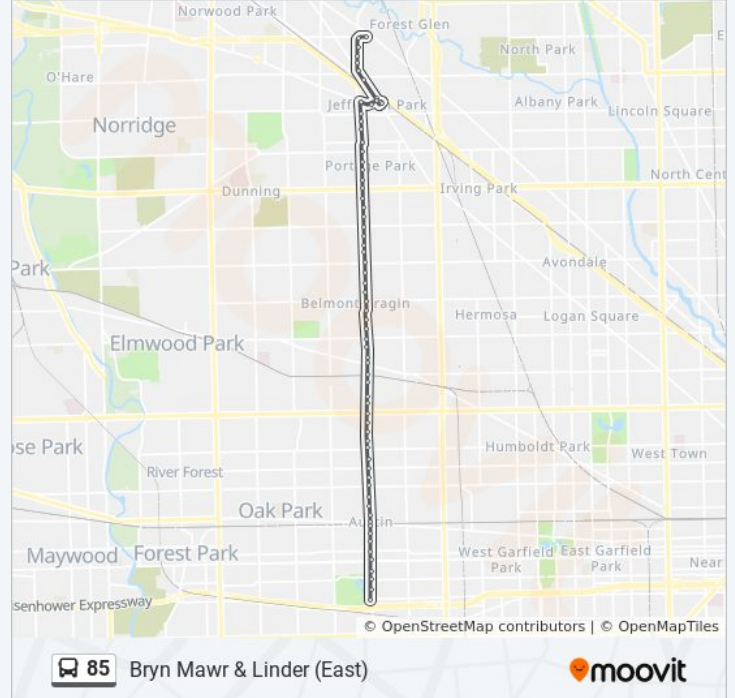

Central & Cornelia (North)

Central & Addison (North)

Central & Waveland (North)

Central & Grace (North)

Central & Byron (North)

Central & Irving Park (North)

Central & Belle Plaine (North)

Central & Berteau (North)

Central & Cullom (North)

Central & Montrose (North)

Central & Sunnyside (North)

Central & Wilson (North)

Central & Giddings (North)

Central & Lawrence (North)

Central & Higgins (North)

Gale & Higgins (Ne)

Gale & Milwaukee (Ne)

Jefferson Park Transit Center North Drop Off

Jefferson Park Transit Center (Sw)

Jefferson Park Transit Center

Milwaukee & Foster (Nw)

Milwaukee/Central Ave.

Central/Lovejoy

Central/Balmoral

Central/Catalpa

Central/Bryn Mawr

Bryn Mawr & Linder (East)

Direction: Central & Belmont (South)

22 stops

[VIEW LINE SCHEDULE](#)

Jefferson Park Transit Center (Sw)

Gale & Milwaukee (Sw)