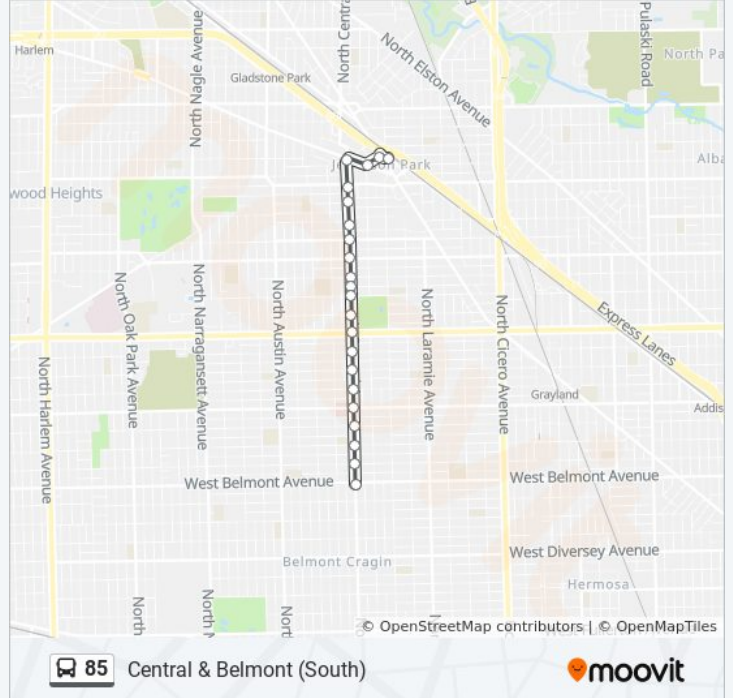

Gale & Higgins (Sw)

Central & Higgins (South)

Central & Lawrence (South)

Central & Leland (South)

Central & Wilson (South)

Central & Sunnyside (South)

Central & Montrose (South)

Central & Cullom (South)

Sunday	Not Operational
Monday	3:31 PM
Tuesday	3:31 PM
Wednesday	3:31 PM
Thursday	3:31 PM
Friday	3:31 PM
Saturday	Not Operational

85 bus Info

Direction: Central & Belmont (South)

Stops: 22

Trip Duration: 20 min

Line Summary:

- Central & Waveland (South)
- Central & Addison (South)
- Central & Cornelia (South)
- Central & Roscoe (South)
- Central & School (South)
- Central & Belmont (South)

Direction: Central & Harrison Terminal (North)

68 stops

[VIEW LINE SCHEDULE](#)

- Central/Seminole
- Central & Bryn Mawr (South)
- Central/Catalpa
- Central/Balmoral
- Central/Lovejoy
- Milwaukee/Foster
- Milwaukee & Foster (Se)
- Milwaukee & Gale
- Jefferson Park Transit Center North Drop Off
- Jefferson Park Transit Center (Sw)
- Gale & Milwaukee (Sw)
- Gale & Higgins (Sw)
- Central & Higgins (South)
- Central & Lawrence (South)
- Central & Leland (South)
- Central & Wilson (South)
- Central & Sunnyside (South)
- Central & Montrose (South)