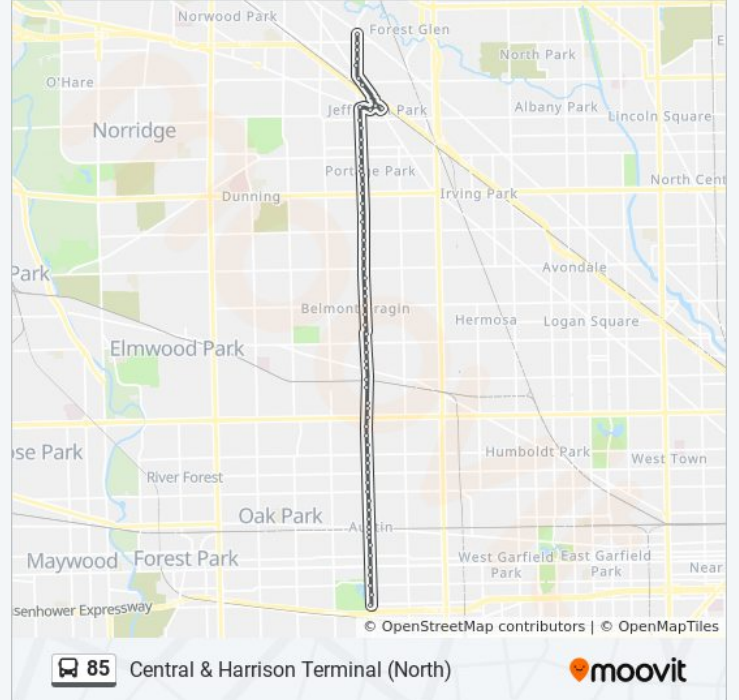

Central & Altgeld (South)

Central & Fullerton (South)

Central & Belden (South)

Central & Palmer (South)

Central & Grand (South)

Central & Armitage (South)

1900 N Central (South)

Central & Bloomingdale (South)

Central & Wabansia (South)

Central & North Ave (South)

Central & Le Moyne (South)

Central & Hirsch (South)

Central & Potomac (South)

Central & Division (South)

Central & Thomas (South)

Central & Augusta (South)

Central & Iowa (South)

Central & Chicago (South)

Central & Huron (South)

Central & Ohio (South)

Central & Race (South)

Central & Lake (Green Line) (South)

Central & Corcoran (South)

Central & Fulton (South)

Central & West End (South)

Central & Washington (South)

Central & Madison (South)

Central & Adams (South)

Central & Jackson (South)

Central & Van Buren (South)

Central & Harrison Terminal (North)

85 bus time schedules and route maps are available in an offline PDF at moovitapp.com. Use the [Moovit App](#) to see live bus times, train schedule or subway schedule, and step-by-step directions for all public transit in Chicago.