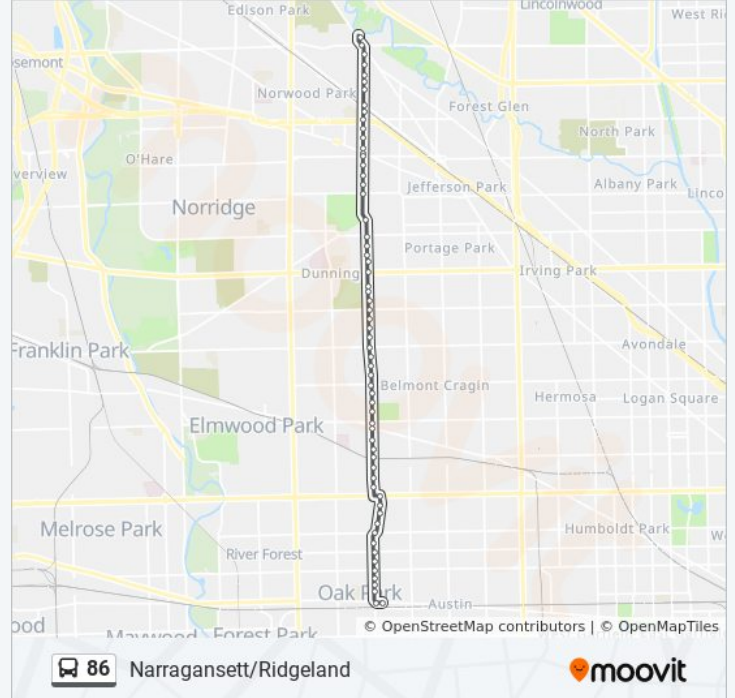

**86 bus Info**

**Direction:** Lake Street & Cuyler (Green Line) (East)  
**Stops:** 62  
**Trip Duration:** 34 min  
**Line Summary:**

- Narragansett & Montrose (South)
- Narragansett & Wright College (South)
- Narragansett & Berteau (South)
- Narragansett & Belle Plaine (South)
- Narragansett & Irving Park (South)
- Narragansett & Berenice (South)
- Narragansett & Grace (South)
- Narragansett & Waveland (South)
- Narragansett & Addison (South)
- Narragansett & Cornelia (South)
- Narragansett & Roscoe (South)
- Narragansett & School (South)
- Narragansett & Belmont (South)
- Narragansett & Barry (South)
- Narragansett & Wellington (South)
- Narragansett & George (South)
- Narragansett & Diversey (South)
- Narragansett & Schubert (South)
- Narragansett & Wrightwood (South)
- 2500 N Narragansett (South)
- Narragansett & Fullerton (South)
- Narragansett & Grand (South)
- Narragansett & Palmer (South)
- Narragansett & Dickens (South)
- Narragansett & Mclean (South)
- Narragansett & Cortland (South)
- Narragansett & Bloomingdale (South)
- Narragansett & Wabansia (South)
- North Ave & Ridgeland (East)
- Ridgeland & Le Moyne (South)
- Ridgeland & Greenfield (South)
- Ridgeland & Berkshire (South)
- Ridgeland & Division (South)