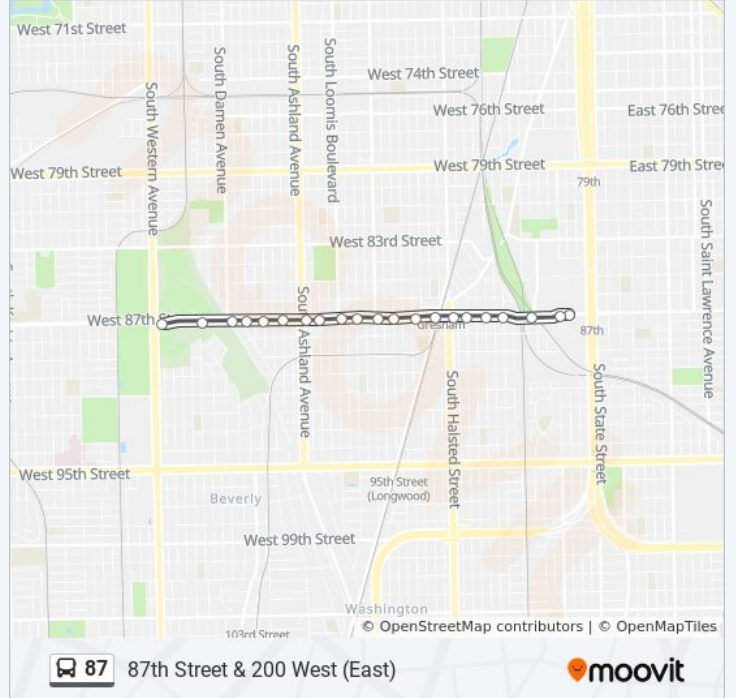

Use the Moovit App to find the closest 87 bus station near you and find out when is the next 87 bus arriving.

**Direction: 87th Street & 200 West (East)**

21 stops

[VIEW LINE SCHEDULE](#)

- 87th Street & Western Terminal (East)
- 87th Street & Longwood (East)
- 87th Street & Damen (East)
- 87th Street & Wolcott (East)
- 87th Street & Wood (East)
- 87th Street & Paulina (East)
- 87th Street & Ashland (East)
- 87th Street & Laflin (East)
- 87th Street & Loomis (East)
- 87th Street & Throop (East)
- 87th Street & Racine (East)
- 87th Street & Aberdeen (East)
- 87th Street & Morgan (East)
- 87th Street & Vincennes (East)
- 87th Street & Halsted (East)
- 87th Street & Union (East)
- 87th Street & Wallace (East)
- 87th Street & Normal (East)
- 87th Street & Holland (East)
- 87th Street & Wentworth (East)

**87 bus Info**

**Direction:** 87th Street & 200 West (East)

**Stops:** 21

**Trip Duration:** 10 min

**Line Summary:**

## 87th Street & 200 West (East)

### Direction: 87th Street & Cicero Terminal (West)

83 stops

[VIEW LINE SCHEDULE](#)

Commercial & 91st Street (North)

Commercial & 90th Street (North)

Commercial & 89th Street (North)

Commercial & 88th Street (North)