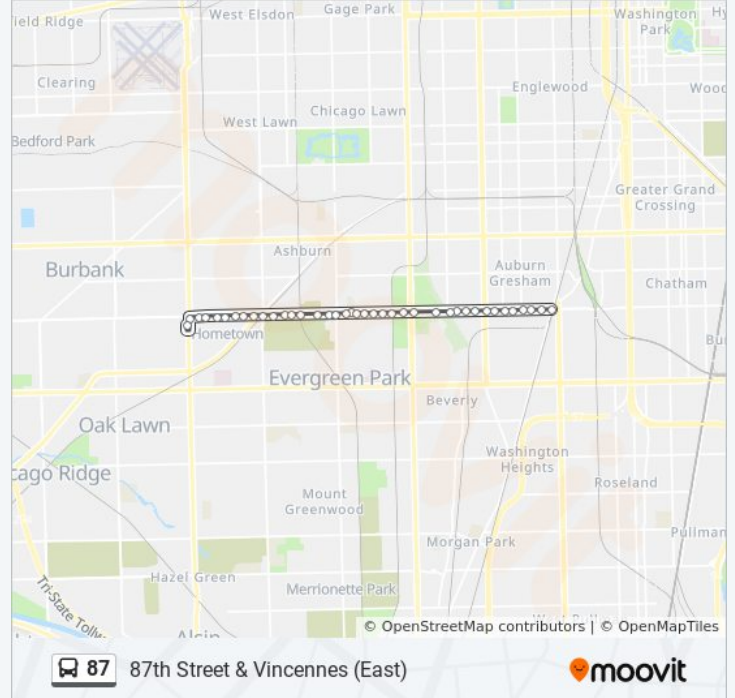

### 87 bus Info

**Direction:** 87th Street & Vincennes (East)

**Stops:** 38

**Trip Duration:** 11 min

**Line Summary:**

87th Street & Central Park (East)

3400 W 87th Street (East)

3300 W 87th Street (East)

87th Street & Kedzie (East)

87th Street & Albany (East)

87th Street & Sacramento (East)

87th Street & Francisco (East)

87th Street & California (East)

87th Street & Washtenaw (East)

2600 W 87th Street (East)

87th Street & Laflin (East)

87th Street & Loomis (East)

87th Street & Throop (East)

87th Street & Racine (East)

87th Street & Aberdeen (East)

87th Street & Morgan (East)

87th Street & Vincennes (East)

**Direction: 87th Street & Western (West)**

46 stops

[VIEW LINE SCHEDULE](#)

Chicago Vocational School

87th Street & Clyde (West)

87th Street & Jeffery (West)

87th Street & Bennett (West)

**87 bus Time Schedule**

87th Street & Western (West) Route Timetable: