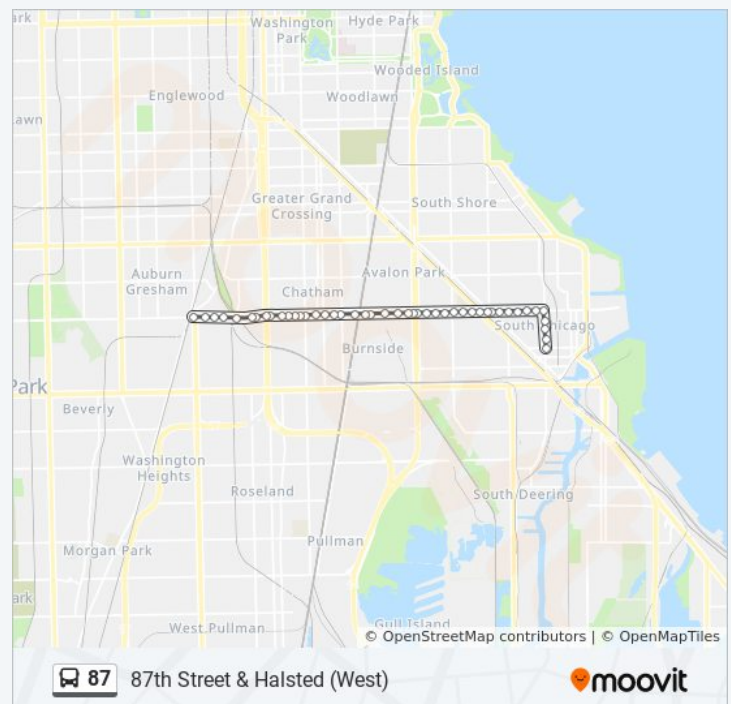

## Direction: 87th Street & Halsted (West)

45 stops

[VIEW LINE SCHEDULE](#)

Commercial & 91st Street (North)  
Commercial & 90th Street (North)  
Commercial & 89th Street (North)  
Commercial & 88th Street (North)  
87th Street & Commercial (West)  
87th Street & Escanaba (West)  
87th Street & Burnham (West)  
87th Street & Marquette Avenue (West)  
87th Street & Colfax (West)  
87th Street & Essex (West)  
87th Street & South Chicago (West)  
87th Street & South Chicago (West)  
87th Street & Anthony (West)  
87th Street & Paxton (West)  
87th Street & Clyde (West)  
87th Street & Jeffery (West)  
87th Street & Bennett (West)  
87th Street & Cregier (West)  
87th Street & East End (West)  
87th Street & Stony Island (Nearside) (West)  
87th Street & Stony Island (Farside) (West)  
87th Street & Blackstone (West)  
87th Street & Dorchester (West)  
87th Street & Avalon (West)  
87th Street & Greenwood (West)  
87th Street & Dobson (West)  
87th Street & Dauphin/Ingleside (West)  
87th Street & Cottage Grove (West)  
87th Street & Langley (West)

## 87 bus Time Schedule

87th Street & Halsted (West) Route Timetable:

Sunday	1:15 AM - 10:15 PM
Monday	1:15 AM - 1:40 AM
Tuesday	1:15 AM - 1:40 AM
Wednesday	1:15 AM - 1:40 AM
Thursday	1:15 AM - 1:40 AM
Friday	1:15 AM - 1:40 AM
Saturday	1:15 AM - 10:15 PM

## 87 bus Info

**Direction:** 87th Street & Halsted (West)

**Stops:** 45

**Trip Duration:** 23 min

**Line Summary:**

87th Street & St. Lawrence (West)

87th Street & Eberhart (West)

87th Street & King Drive (West)

87th Street & Calumet (West)

87th Street & Prairie (West)

87th Street & Indiana (West)

87th Street & Michigan (West)

87th Street & State (West)

87th Street Red Line Station (West)

200 W 87th Street (West)

200 W 87th Street (West)