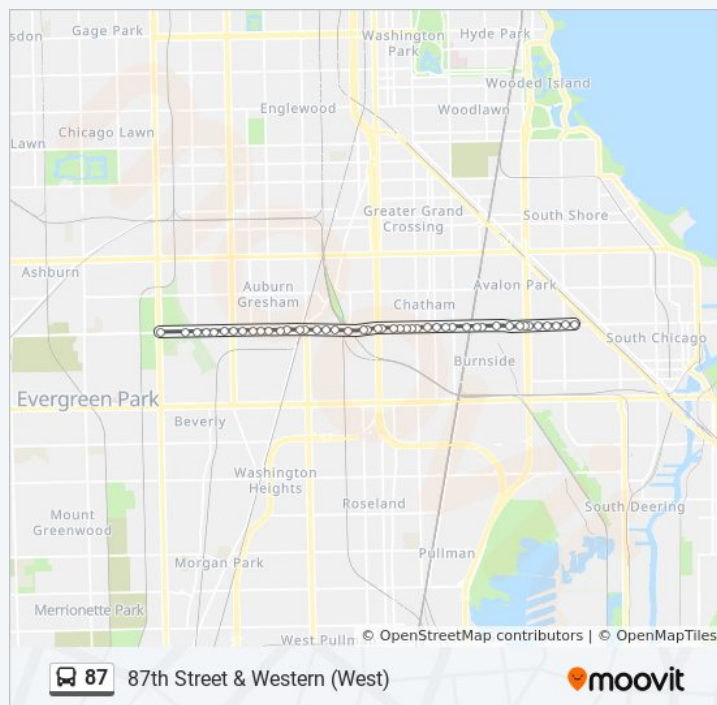

87th Street & Calumet (West)

87th Street & Prairie (West)

87th Street & Indiana (West)

87th Street & Michigan (West)

87th Street & State (West)

87th Street Red Line Station (West)

200 W 87th Street (West)

200 W 87th Street (West)

87th Street & Holland (West)

87th Street & Normal (West)

87th Street & Wallace (West)

87th Street & Union (West)

87th Street & Halsted (West)

87th Street & Vincennes (West)

87th Street & Morgan (West)

87th Street & Aberdeen (West)

87th Street & Racine (West)

87th Street & Throop (West)

Saturday

Not Operational

### 87 bus Info

**Direction:** 87th Street & Western (West)

**Stops:** 46

**Trip Duration:** 42 min

**Line Summary:**

87th Street & Loomis (West)

87th Street & Laflin (West)

87th Street & Ashland (West)