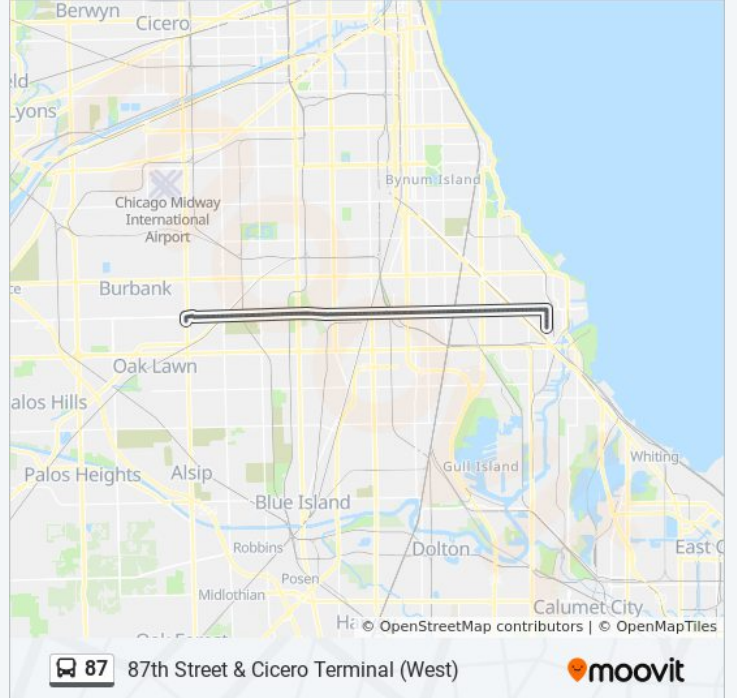

## 87th Street & 200 West (East)

### 87 bus Info

**Direction:** 87th Street & Cicero Terminal (West)

**Stops:** 83

**Trip Duration:** 55 min

**Line Summary:**

- 87th Street & East End (West)
- 87th Street & Stony Island (Nearside) (West)
- 87th Street & Stony Island (Farside) (West)
- 87th Street & Blackstone (West)
- 87th Street & Dorchester (West)
- 87th Street & Avalon (West)
- 87th Street & Greenwood (West)
- 87th Street & Dobson (West)
- 87th Street & Dauphin/Ingleside (West)
- 87th Street & Cottage Grove (West)
- 87th Street & Langley (West)
- 87th Street & St. Lawrence (West)
- 87th Street & Eberhart (West)
- 87th Street & King Drive (West)
- 87th Street & Calumet (West)
- 87th Street & Prairie (West)
- 87th Street & Indiana (West)
- 87th Street & Michigan (West)
- 87th Street & State (West)
- 87th Street Red Line Station (West)
- 200 W 87th Street (West)
- 200 W 87th Street (West)
- 87th Street & Holland (West)
- 87th Street & Normal (West)
- 87th Street & Wallace (West)
- 87th Street & Union (West)
- 87th Street & Halsted (West)
- 87th Street & Vincennes (West)
- 87th Street & Morgan (West)
- 87th Street & Aberdeen (West)
- 87th Street & Racine (West)
- 87th Street & Throop (West)
- 87th Street & Loomis (West)

87th Street & Laflin (West)

87th Street & Ashland (West)

87th Street & Paulina (West)

87th Street & Wood (West)

87th Street & Wolcott (West)

87th Street & Damen (West)

87th Street & Longwood (West)

87th Street & Western (West)

Beverly Country Club (West)

2600 W 87th Street (West)

87th Street & Washtenaw (West)

87th & California (West)

87th Street & Francisco (West)

87th Street & Sacramento (West)

87th Street & Utica (West)

87th Street & Albany (West)