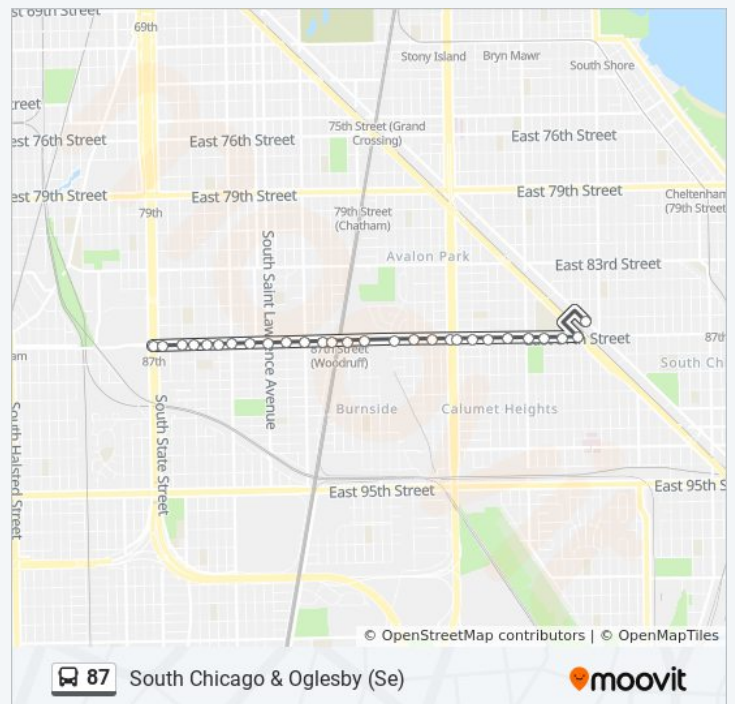

Direction: South Chicago & Oglesby (Se)

28 stops

[VIEW LINE SCHEDULE](#)

- 87th Red Line Station (East)
- 87th Street & State (East)
- 87th Street & Michigan (East)
- 87th Street & Indiana (East)
- 87th Street & Prairie (East)
- 87th Street & Calumet (East)
- 87th Street & King Drive (East)
- 87th Street & Eberhart (East)
- 87th Street & St. Lawrence (East)
- 87th Street & Langley (East)
- 87th Street & Cottage Grove (East)
- 87th Street & Drexel (East)
- 87th Street & Dauphin/Ingleside (East)
- 87th Street & Dobson (East)
- 87th Street & Greenwood (East)
- 87th Street & Kimbark (East)
- 87th Street & Dorchester (East)
- 87th Street & Blackstone (East)
- 87th Street & Stony Island (Nearside) (East)
- 87th Street & Stony Island (Farside) (East)
- 87th Street & East End (East)
- 87th Street & Cregier (East)
- 87th Street & Bennett (East)
- 87th Street & Jeffery (East)
- 87th Street & Clyde (East)
- 87th Street & Paxton (East)
- 87th Street & Anthony (East)
- South Chicago & Oglesby (Se)

87 bus Time Schedule

South Chicago & Oglesby (Se) Route Timetable:

Sunday	Not Operational
Monday	3:26 PM - 3:36 PM
Tuesday	3:26 PM - 3:36 PM
Wednesday	3:26 PM - 3:36 PM
Thursday	3:26 PM - 3:36 PM
Friday	3:26 PM - 3:36 PM
Saturday	Not Operational

87 bus Info

Direction: South Chicago & Oglesby (Se)

Stops: 28

Trip Duration: 21 min

Line Summary: