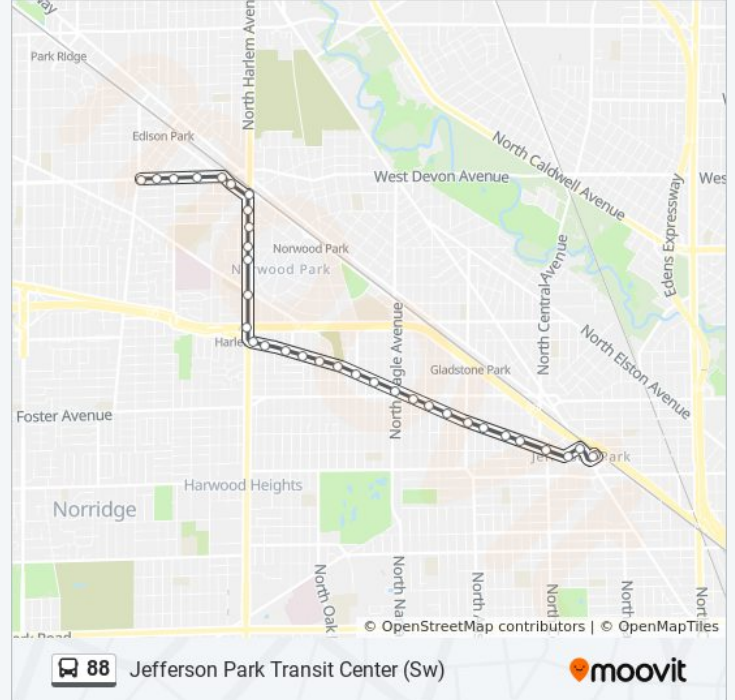

**88 bus Info**

**Direction:** Devon & Canfield (East)

**Stops:** 29

**Trip Duration:** 17 min

**Line Summary:**

- Talcott & Odell (Nw)
- Talcott & Oketo (Nw)
- Talcott & Oriole (Nw)
- Talcott & Overhill (Nw)
- Talcott & Canfield (Nw)
- Canfield/Palatine
- Devon & Canfield (East)

**Direction: Jefferson Park Transit Center (Sw)**  
 34 stops  
[VIEW LINE SCHEDULE](#)

- Devon & Canfield (East)
- Devon & Overhill (East)
- Devon & Oriole (East)
- Devon & Olcott (East)
- Devon & Odell/Avondale (East)
- Avondale & Highland (Se)
- Palatine & Harlem (East)
- Harlem/Myrtle
- Harlem & Hood (South)
- Harlem/Peterson
- Harlem/Thorndale
- Harlem & Talcott (South)
- Harlem Blue Line Station (South)
- Higgins & Harlem (Se)
- Higgins & Montclare (Se)
- Higgins & Nordica (Se)
- Higgins & Newland (Se)
- Higgins & Newcastle (Se)

**88 bus Info**

**Direction:** Jefferson Park Transit Center (Sw)  
**Stops:** 34  
**Trip Duration:** 16 min  
**Line Summary:**

Higgins & Rutherford (Se)

Higgins & Natoma (Se)

Higgins & Neenah (Se)

Higgins & Nagle (Se)

Gale & Higgins (Ne)

Gale & Milwaukee (Ne)

Jefferson Park Transit Center South Drop Off

Jefferson Park Transit Center (Sw)

88 bus time schedules and route maps are available in an offline PDF at [moovitapp.com](https://moovitapp.com). Use the [Moovit App](#) to see live bus times, train schedule or subway schedule, and step-by-step directions for all public transit in Chicago.