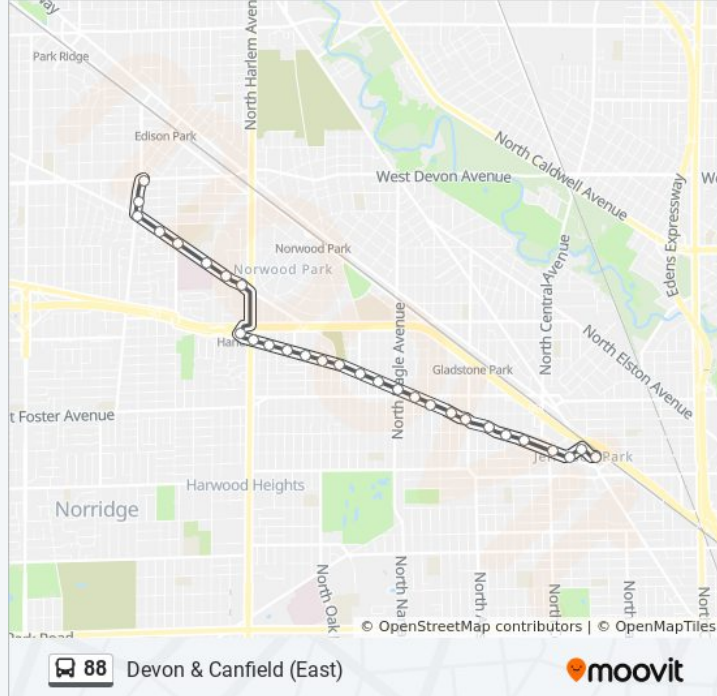

**Direction: Devon & Canfield (East)**

29 stops

[VIEW LINE SCHEDULE](#)

- Jefferson Park Transit Center (Sw)
- Gale & Milwaukee (Sw)
- Gale & Higgins (Sw)
- Higgins & Central/Edmunds (Nw)
- Higgins & Major (Nw)
- Higgins & Menard (Nw)
- Higgins & Marmora (Nw)
- Higgins & Austin (Nw)
- Higgins & Meade (Nw)
- Higgins & Melvina (Nw)
- Higgins & Foster (Nw)
- Higgins & Nagle (Nw)
- Higgins & Neenah (Nw)
- Higgins & Natoma (Nw)
- Higgins & Talcott (Nw)
- Higgins & Newcastle (Nw)
- Higgins & Newland (Nw)
- Higgins & Nordica (Nw)
- Higgins & Montclare (Nw)
- Higgins & Harlem (Nw)
- Harlem & Bryn Mawr
- Talcott & Oconto (Nw)

**88 bus Info**

**Direction:** Devon & Canfield (East)

**Stops:** 29

**Trip Duration:** 17 min

**Line Summary:**

- Talcott & Odell (Nw)
- Talcott & Oketo (Nw)
- Talcott & Oriole (Nw)
- Talcott & Overhill (Nw)
- Talcott & Canfield (Nw)
- Canfield/Palatine
- Devon & Canfield (East)

**Direction: Jefferson Park Transit Center (Sw)**  
 34 stops  
[VIEW LINE SCHEDULE](#)

- Devon & Canfield (East)
- Devon & Overhill (East)
- Devon & Oriole (East)
- Devon & Olcott (East)
- Devon & Odell/Avondale (East)
- Avondale & Highland (Se)
- Palatine & Harlem (East)
- Harlem/Myrtle
- Harlem & Hood (South)
- Harlem/Peterson
- Harlem/Thorndale
- Harlem & Talcott (South)
- Harlem Blue Line Station (South)
- Higgins & Harlem (Se)
- Higgins & Montclare (Se)
- Higgins & Nordica (Se)
- Higgins & Newland (Se)
- Higgins & Newcastle (Se)

**88 bus Info**

**Direction:** Jefferson Park Transit Center (Sw)  
**Stops:** 34  
**Trip Duration:** 16 min  
**Line Summary:**

Higgins & Rutherford (Se)

Higgins & Natoma (Se)

Higgins & Neenah (Se)

Higgins & Nagle (Se)