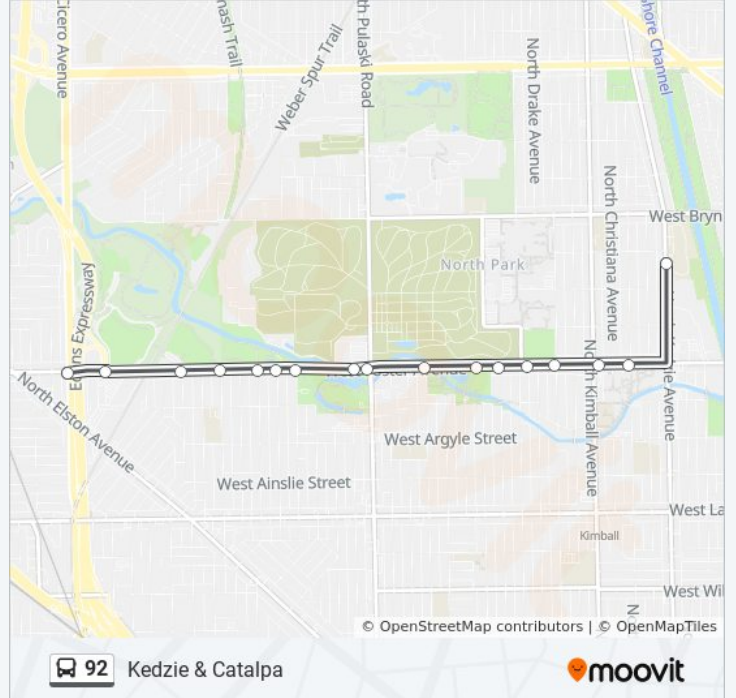

Direction: Kedzie & Catalpa

17 stops

[VIEW LINE SCHEDULE](#)

Foster & Cicero (East)

4659 W Foster (East)

Foster & Kilbourn (East)

Foster & Kostner (East)

Foster & Kildare (East)

92 bus Info

Direction: Kedzie & Catalpa

Stops: 17

Trip Duration: 12 min

Line Summary:

Foster & Kimball (East)

Foster & Spaulding (East)

Kedzie & Catalpa