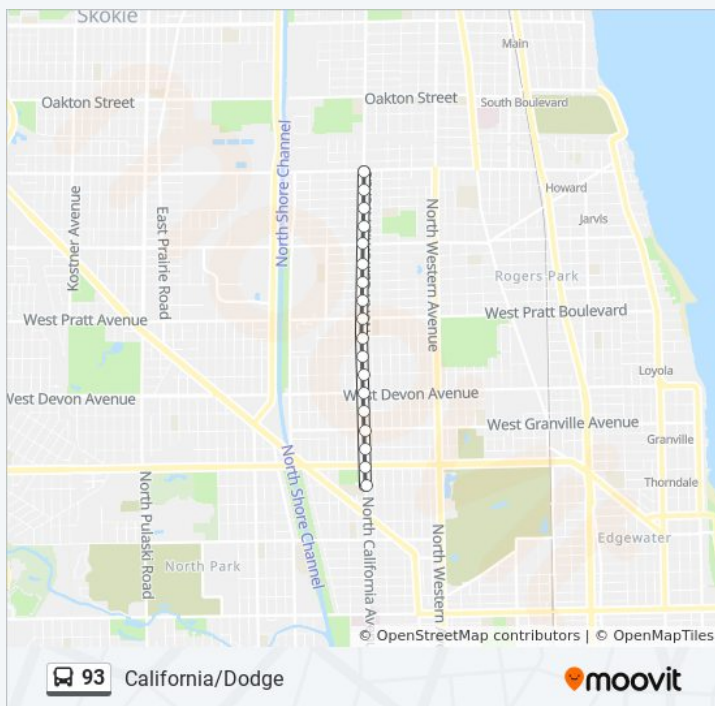

Dodge & Cleveland (South)

Dodge & Keeney (South)

Dodge & Oakton (South)

Dodge & Kirk (South)

Dodge & Mulford (South)

Dodge & Brummel (South)

Dodge/California & Howard (South)

California & Birchwood (South)

**Direction: California/Dodge & Howard (North)**

18 stops

[VIEW LINE SCHEDULE](#)

- California & Thorndale (North)
- California & Peterson (North)
- California & Glenlake (North)
- California & Granville (North)
- California & Rosemont (North)
- California & Devon (North)
- California & Arthur (North)
- California & Albion (North)
- California & North Shore (North)

**93 bus Info**

**Direction:** California/Dodge & Howard (North)

- California & Pratt (North)
- California & Morse (North)
- California & Lunt (North)
- California & Estes (North)
- California & Touhy (North)
- California & Chase (North)
- California & Jarvis (North)
- California & Birchwood (North)
- California/Dodge & Howard (North)

**Stops: 18**  
**Trip Duration: 13 min**  
**Line Summary:**

**Direction: Davis Purple Line Station (South)**

58 stops

[VIEW LINE SCHEDULE](#)

- Lawrence & Christiana (East)
- Lawrence & Spaulding (East)
- Kedzie & Lawrence (North)
- Kedzie & Ainslie (North)
- Kedzie & Argyle (North)
- Kedzie & Carmen (North)
- Kedzie & Foster (North)
- Foster & Albany (East)
- Foster & Virginia (East)
- Foster & Francisco (East)
- California & Foster (North)
- California & Berwyn (North)
- California & Balmoral (North)
- California & Catalpa (North)
- California & Bryn Mawr (North)