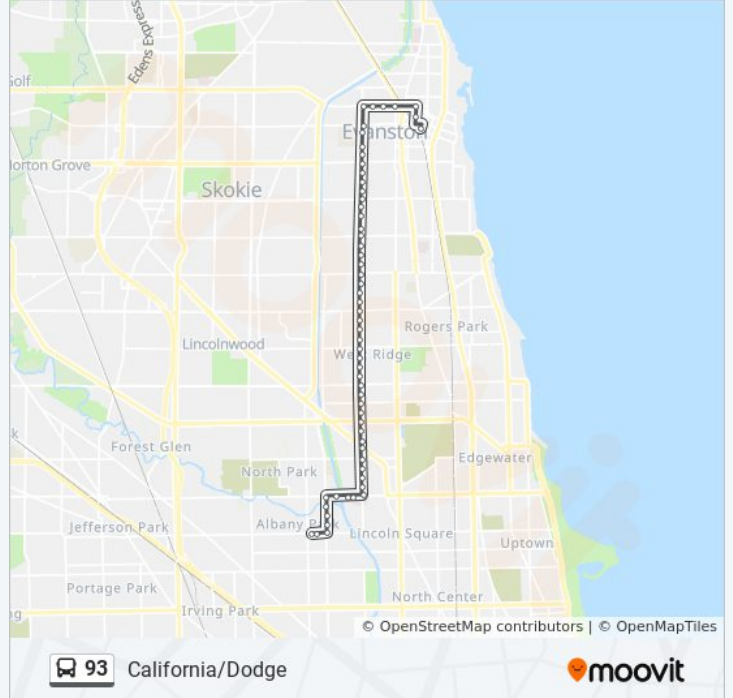

**Stops: 18**  
**Trip Duration: 13 min**  
**Line Summary:**

**Direction: Davis Purple Line Station (South)**

58 stops

[VIEW LINE SCHEDULE](#)

- Lawrence & Christiana (East)
- Lawrence & Spaulding (East)
- Kedzie & Lawrence (North)
- Kedzie & Ainslie (North)
- Kedzie & Argyle (North)
- Kedzie & Carmen (North)
- Kedzie & Foster (North)
- Foster & Albany (East)
- Foster & Virginia (East)
- Foster & Francisco (East)
- California & Foster (North)
- California & Berwyn (North)
- California & Balmoral (North)
- California & Catalpa (North)
- California & Bryn Mawr (North)

**93 bus Time Schedule**

Davis Purple Line Station (South) Route Timetable:

Sunday	Not Operational
Monday	5:00 AM - 9:00 PM
Tuesday	5:00 AM - 9:00 PM
Wednesday	5:00 AM - 9:00 PM
Thursday	5:00 AM - 9:00 PM
Friday	5:00 AM - 9:00 PM
Saturday	7:00 AM - 7:30 PM

Dodge & Lake (North)

Dodge & Davis

Dodge & Church

Dodge & Emerson (North)

Emerson & Dewey (East)

Emerson & Ashland

Emerson & Asbury

Maple & Emerson (South)

Maple & Clark

Davis Purple Line Station (South)