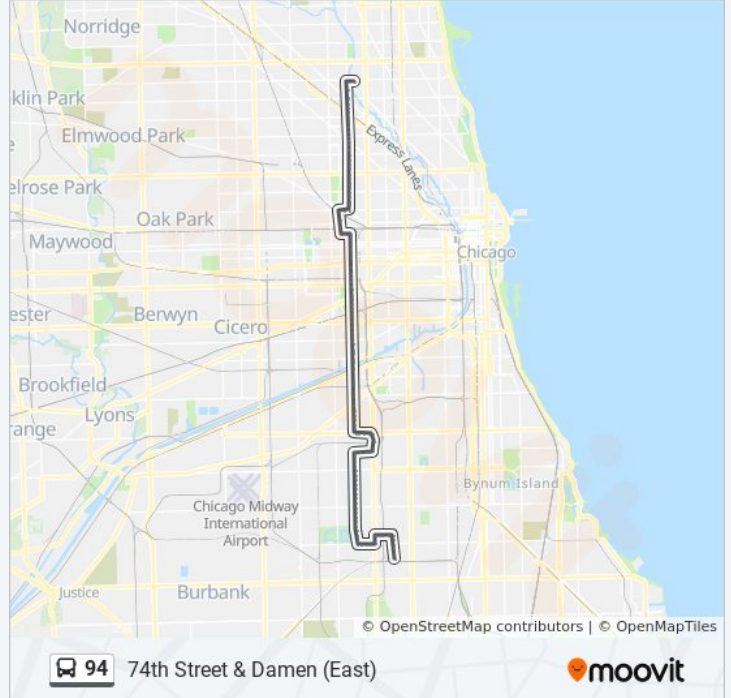

94 bus Info

Direction: 74th Street & Damen (East)

Stops: 124

Trip Duration: 87 min

Line Summary:

California & North Ave (South)
California & Le Moyne (South)
California & Hirsch (South)
California & Evergreen (South)
California & Potomac (South)
California & Division (South)
California & Thomas (South)
California & Augusta (South)
California & Walton (South)
California & Chicago (South)
Chicago & Grand (West)
Sacramento & Ohio (South)
Sacramento & Franklin (South)
Fulton & Sacramento (East)
Fulton & Francisco (East)
Fulton & California (East)
California & Walnut (South)
California & Lake (Green Line) (South)
California & Washington (South)
California & Madison (South)
California & Wilcox (South)
California & Jackson (South)
California & Harrison (South)
California & Polk (South)
California & Taylor (South)
California & Fillmore (South)
California & Roosevelt (South)
1258 S California (South)
California & 14th Street (South)
California & Ogden (South)
California & Ogden (South)
California & 16th Street (South)
California & 18th Street (South)

California & 19th Street (South)

California Pink Line Station (South)

California & Cermak (South)

California & 23rd Street (South)

California & 24th Boulevard (South)

California & 25th Street (South)

California & 26th Street (South)

Cook County Criminal Court (South)

2800 S California (South)

2900 S California (South)

California & 31st Street (South)

3154 S California (South)

California & 33rd Street (South)

California & 35th Street (South)