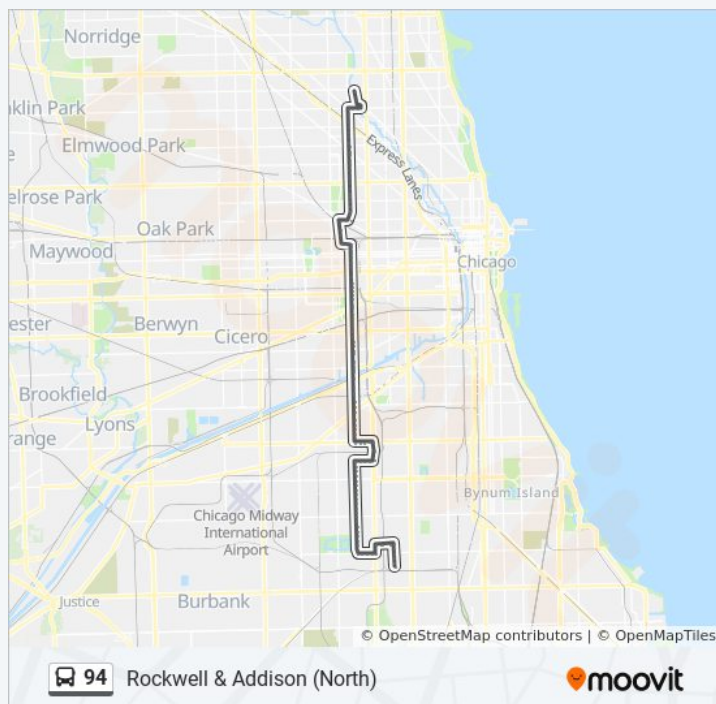

71st Street & California (West)

California & 70th Street (North)

California & Lithuanian Plaza/69th Street (North)

California & 68th Street (North)

California & Marquette Rd (North)

California & 66th Street (North)

Rockwell & Addison (North) Route Timetable:

Sunday	5:20 AM - 10:10 PM
Monday	3:40 AM - 11:00 PM
Tuesday	3:40 AM - 11:00 PM
Wednesday	3:40 AM - 11:00 PM
Thursday	3:40 AM - 11:00 PM
Friday	3:40 AM - 11:00 PM
Saturday	4:40 AM - 10:30 PM

94 bus Info

Direction: Rockwell & Addison (North)

Stops: 122

Trip Duration: 86 min

Line Summary:

California & 59th Street (North)
California & 58th Street (North)
California & 57th Street (North)
California & 56th Street (North)
California & 55th Street (North)
California & 54th Street (North)
California & 53rd Street (North)
California & 52nd Street (North)
California & 51st Street (North)
51st Street & Washtenaw (East)
51st Street & Rockwell (East)
51st Street & Campbell (East)
Western & 51st Street (North)
Western Orange Line Station (North)
47th Street & Western Avenue (West)
47th Street & Campbell (West)
47th Street & Rockwell (West)
47th Street & Washtenaw (West)
47th Street & California (West)
California & 46th Street (North)
California & 45th Street (North)
California & 44th Street (North)
California & Pope John Paul II/43rd St (North)
California & 42nd Street (North)
California & Archer (North)
California & Pershing (North)
California & 38th Street (North)
California & 36th Place (North)
California & 36th Street (North)
California & 35th Street (North)
California & 33rd Street (North)
3154 S California (North)
California & 31st Street (North)

California & 30th Street (North)

2900 S California (North)

2800 S California (North)

Cook County Criminal Court (North)

California & 26th Street (North)

California & 25th Street (North)

California & 24th Boulevard (North)