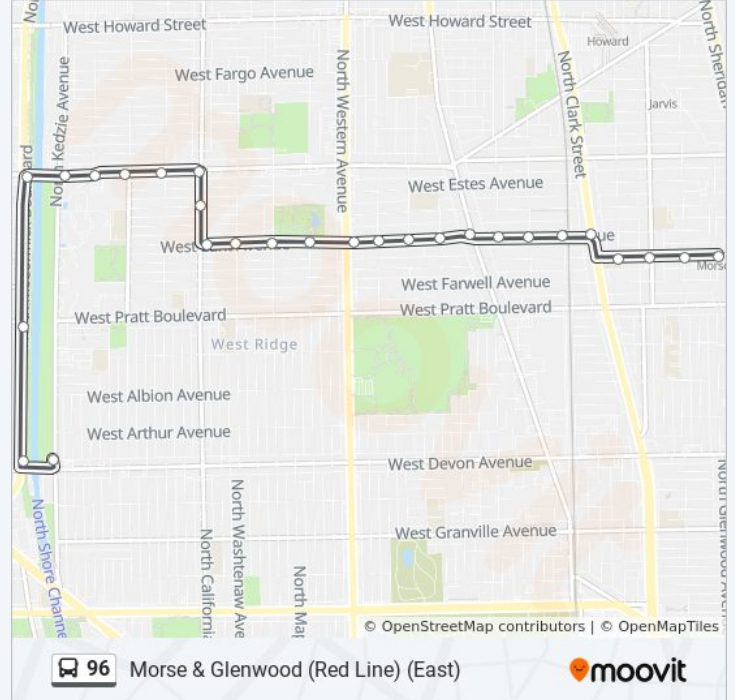

### Direction: Morse & Glenwood (Red Line) (East)

28 stops

[VIEW LINE SCHEDULE](#)

Devon & Kedzie Terminal

Mccormick & Devon

Mccormick & Pratt

Lincolnwood Town Center (North)

Touhy/Mccormick

Touhy & Kedzie (East)

Touhy/Albany

Touhy/Sacramento

Touhy/Francisco

Touhy & California (East)

California & Estes (South)

Lunt & California (East)

Lunt & Washtenaw (East)

### 96 bus Info

**Direction:** Morse & Glenwood (Red Line) (East)

**Stops:** 28

**Trip Duration:** 23 min

**Line Summary:**

Lunt & Hamilton (East)

Lunt & Ridge (East)

Lunt & Damen (East)

Lunt & Wolcott (East)

Lunt & Ravenswood (East)

Lunt & Clark (East)

Morse & Paulina (East)

Morse & Ashland (East)

Morse & Greenview (East)

Morse & Glenwood (Red Line) (East)

96 bus time schedules and route maps are available in an offline PDF at [moovitapp.com](https://moovitapp.com). Use the [Moovit App](#) to see live bus times, train schedule or subway schedule, and step-by-step directions for all public transit in Chicago.