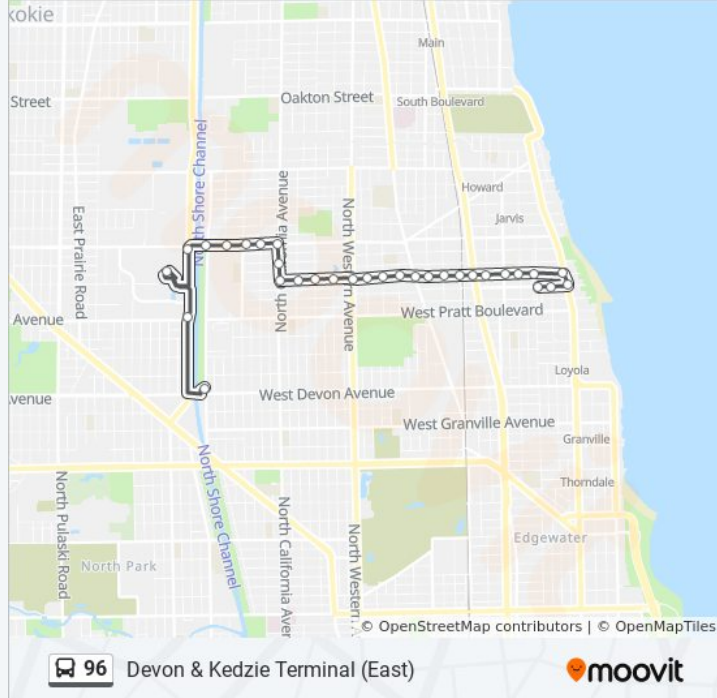

### 96 bus Info

**Direction:** Devon & Kedzie Terminal (East)

**Stops:** 31

**Trip Duration:** 25 min

**Line Summary:**

Touhy & California (West)

Touhy/Francisco

Touhy/Sacramento

Touhy/Albany

Touhy Ave & Kedzie Ave

Mccormick & Touhy (South)

Lincolnwood Town Center (North)

Mccormick & Pratt

Devon & Kedzie Terminal

### Direction: Morse & Glenwood (Red Line) (East)

28 stops

[VIEW LINE SCHEDULE](#)

Devon & Kedzie Terminal

Mccormick & Devon

Mccormick & Pratt

Lincolnwood Town Center (North)

Touhy/Mccormick

Touhy & Kedzie (East)

Touhy/Albany

Touhy/Sacramento

Touhy/Francisco

Touhy & California (East)

California & Estes (South)

Lunt & California (East)

Lunt & Washtenaw (East)