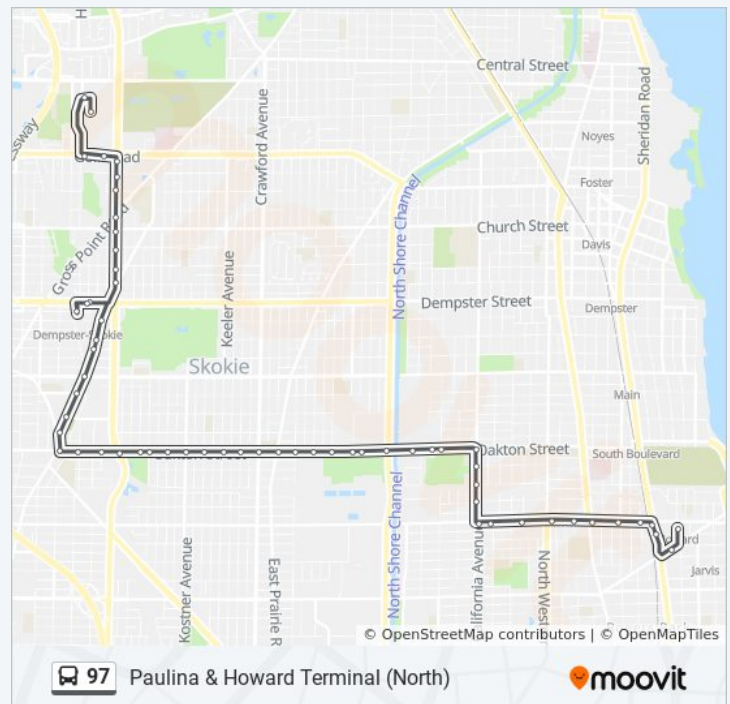

## Direction: Paulina & Howard Terminal (North)

61 stops

[VIEW LINE SCHEDULE](#)

Old Orchard Mall - Macy's  
Old Orchard Mall - Bloomingdale's  
Golf Road & Lavergne  
Golf Road & Lamon  
Skokie Blvd & Golf Road (South)  
Skokie Blvd & Foster  
Skokie Blvd & Emerson  
Skokie Blvd & Gross Point  
Skokie Blvd & Church (South)  
Skokie Blvd & Davis (South)  
Skokie Blvd & Grove (South)  
Skokie Blvd & Greenwood/Niles Center (South)  
Dempster & Niles Center  
Skokie Yellow Line Station (South)  
Dempster & Bronx (East)  
Dempster & Niles Center  
Niles Center & Crain (South)  
Niles Center & Greenleaf (South)  
Niles Center & Wright Terrace (South)  
Niles Center & Main (South)  
Niles Center & Madison (South)  
8200 N Niles Center (South)  
Niles Center & Lincoln (South)  
Oakton & Lincoln (East)  
Oakton/Niles Ave.  
Oakton & Lacrosse (East)  
Oakton & Skokie Blvd (East)  
Oakton & Knox (East)  
Oakton & Kenton (East)

## 97 bus Time Schedule

Paulina & Howard Terminal (North) Route Timetable:

Sunday	7:00 AM - 10:20 PM
Monday	4:55 AM - 10:30 PM
Tuesday	4:55 AM - 10:30 PM
Wednesday	4:55 AM - 10:30 PM
Thursday	4:55 AM - 10:30 PM
Friday	4:55 AM - 10:30 PM
Saturday	7:00 AM - 10:20 PM

## 97 bus Info

**Direction:** Paulina & Howard Terminal (North)

**Stops:** 61

**Trip Duration:** 36 min

**Line Summary:**

Oakton & Kilbourn (East)

Oakton & Kostner (East)

Oakton & Kildare (East)

3450 W Oakton (East)

Oakton & McCormick (East)

2424 W Oakton

2310 W Oakton

Oakton & Hartrey

Oakton & Dodge

Dodge & Kirk (South)

Dodge & Mulford (South)