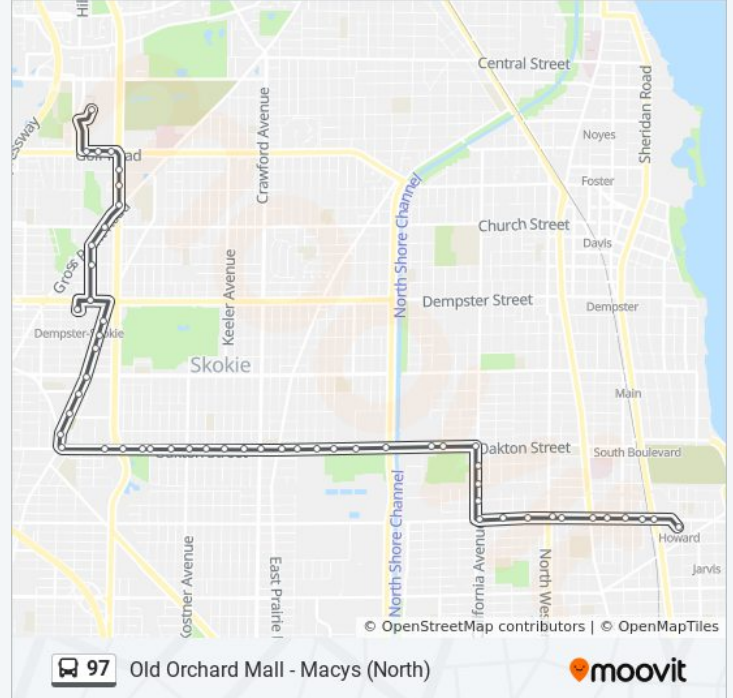

Niles Center & Crain (North)

Dempster & Niles Center

Skokie Yellow Line Station (South)

Bronx & Dempster (North)

Bronx & Grove (North)

Bronx & Davis (North)

Gross Point & Church (Ne)

Skokie Blvd & Gross Point

Skokie Blvd & Emerson

Skokie Blvd & Foster

Golf Road & Skokie Blvd

Golf Road & Lamon

Golf Road & Lavergne

Old Orchard Mall - Macy's

## Direction: Paulina & Howard Terminal (North)

61 stops

[VIEW LINE SCHEDULE](#)

Old Orchard Mall - Macy's  
Old Orchard Mall - Bloomingdale's  
Golf Road & Lavergne  
Golf Road & Lamon  
Skokie Blvd & Golf Road (South)  
Skokie Blvd & Foster  
Skokie Blvd & Emerson  
Skokie Blvd & Gross Point  
Skokie Blvd & Church (South)  
Skokie Blvd & Davis (South)  
Skokie Blvd & Grove (South)  
Skokie Blvd & Greenwood/Niles Center (South)  
Dempster & Niles Center  
Skokie Yellow Line Station (South)  
Dempster & Bronx (East)  
Dempster & Niles Center  
Niles Center & Crain (South)  
Niles Center & Greenleaf (South)  
Niles Center & Wright Terrace (South)  
Niles Center & Main (South)  
Niles Center & Madison (South)  
8200 N Niles Center (South)  
Niles Center & Lincoln (South)  
Oakton & Lincoln (East)  
Oakton/Niles Ave.  
Oakton & Lacrosse (East)  
Oakton & Skokie Blvd (East)  
Oakton & Knox (East)  
Oakton & Kenton (East)

## 97 bus Info

**Direction:** Paulina & Howard Terminal (North)

**Stops:** 61

**Trip Duration:** 36 min

**Line Summary:**

Oakton & Kilbourn (East)

Oakton & Kostner (East)

Oakton & Kildare (East)