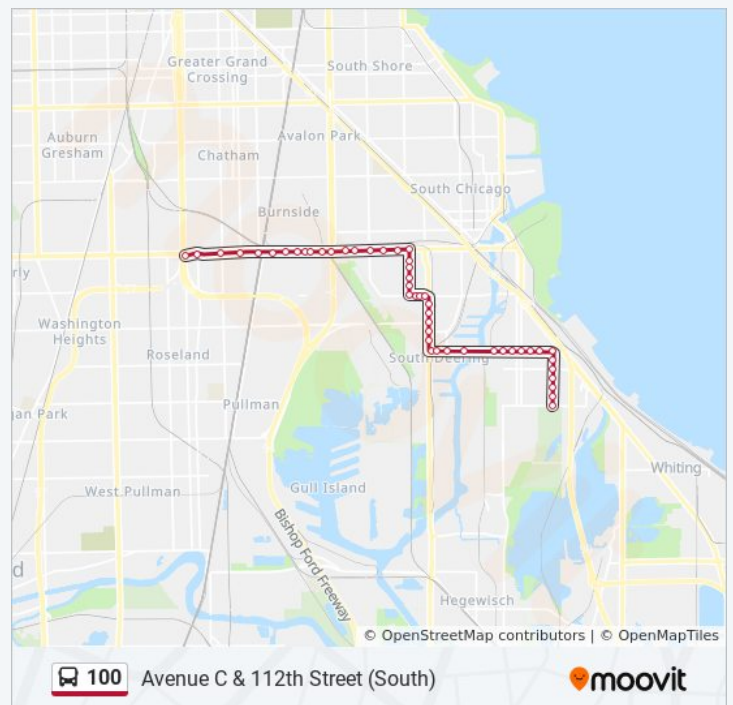

95th Street & King Drive (West)

95th Street & Michigan (West)

95th Red Line Station (South)

Direction: Avenue C & 112th Street (South)

48 stops

[VIEW LINE SCHEDULE](#)

100 bus Time Schedule

Avenue C & 112th Street (South) Route Timetable:

95th Street & Constance (East)

95th Street & Jeffery (East)

95th Street & Clyde (East)

2300 E 95th Street (East)

95th Street & Yates (East)

Yates & 96th Street (South)

Yates & 97th Street (South)

9800 S Yates (South)

Yates & 99th Street (South)

Yates & 100th Street (South)

100th Street & Bensley (East)

100th Street & Calhoun (East)

100th Street & Hoxie (East)

Torrence & 101st Street (South)

Torrence & 102nd Street (South)

100 bus Info

Direction: Avenue C & 112th Street (South)

Stops: 48

Trip Duration: 28 min

Line Summary:

106th Street & Muskegon (East)

3033 E 106th Street (East)

106th Street & Mackinaw (East)