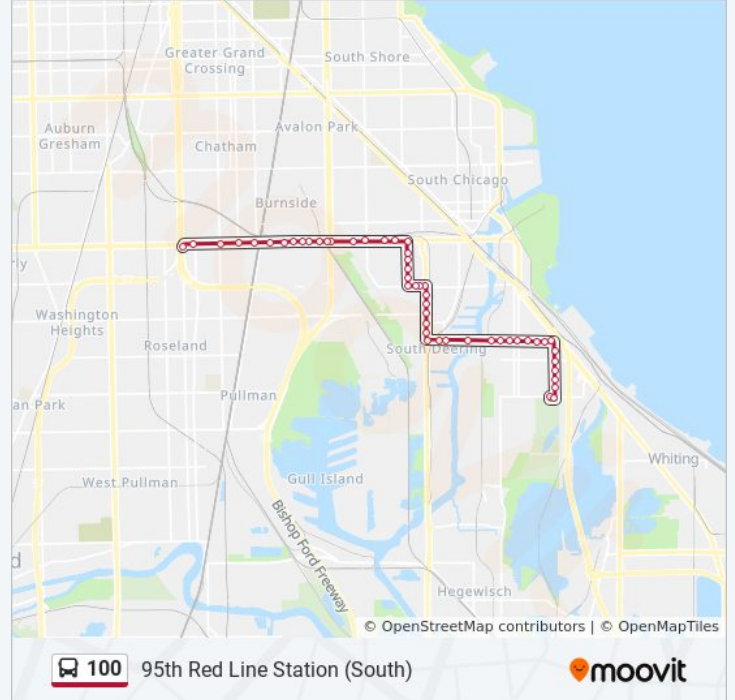

100 bus Info

Direction: 95th Red Line Station (South)

Stops: 50

Trip Duration: 32 min

Line Summary:

Torrence & 103rd Street (North)

Torrence & 102nd Street (North)

Torrence & 101st Street (North)

Yates & 95th Street (North)

2300 E 95th Street (West)

95th Street & Paxton (West)

95th Street & Jeffery (West)

95th Street & Constance (West)

95th Street & Stony Island (West)

95th Street & Stony Island (West)

1500 E 95th Street (West)

95th Street & Dorchester (West)

1300 E 95th Street (West)

95th Street & Woodlawn (West)

95th Street & Greenwood (West)

930 E 95th Street (West)

95th Street & Cottage Grove (West)

95th Street & St. Lawrence (West)

95th Street & King Drive (West)

95th Street & Michigan (West)

95th Red Line Station (South)

Direction: Avenue C & 112th Street (South)

48 stops

[VIEW LINE SCHEDULE](#)

100 bus Time Schedule

Avenue C & 112th Street (South) Route Timetable: