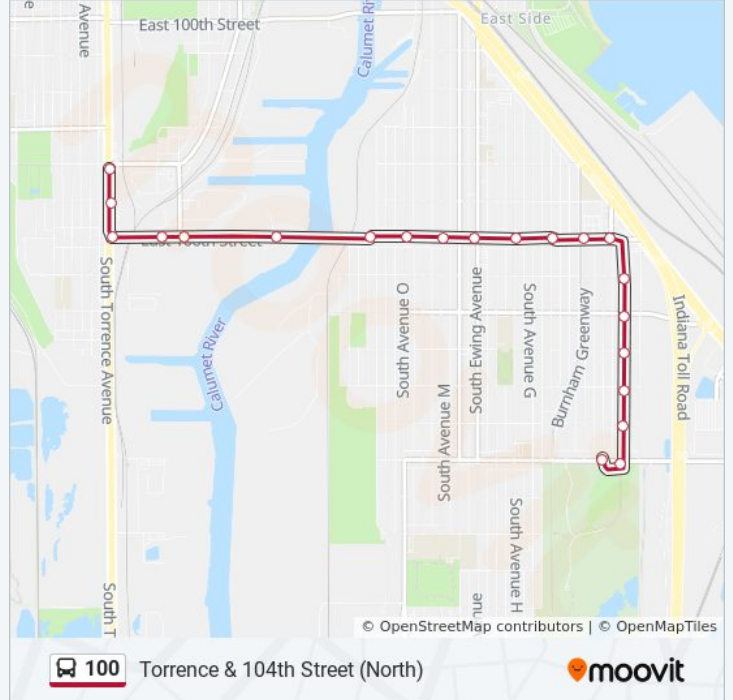

100 bus Info

Direction: Avenue C & 112th Street (South)

Stops: 48

Trip Duration: 28 min

Line Summary:

106th Street & Muskegon (East)

3033 E 106th Street (East)

106th Street & Mackinaw (East)

Avenue B & 107th Street (North)

106th Street & Avenue B (West)

106th Street & Avenue D (West)

106th Street & Avenue F (West)

106th Street & Avenue H (West)

106th Street & Ewing (West)

106th Street & Avenue M (West)

100 bus Info

Direction: Torrence & 104th Street (North)

Stops: 21

Trip Duration: 11 min

Line Summary:

106th Street & Mackinaw (West)

3033 E 106th Street (West)

106th Street & Muskegon (West)

2800 E 106th Street (West)

106th Street & Torrence (West)

Torrence & 105th Street (North)

Torrence & 104th Street (North)

100 bus time schedules and route maps are available in an offline PDF at moovitapp.com. Use the [Moovit App](#) to see live bus times, train schedule or subway schedule, and step-by-step directions for all public transit in Chicago.