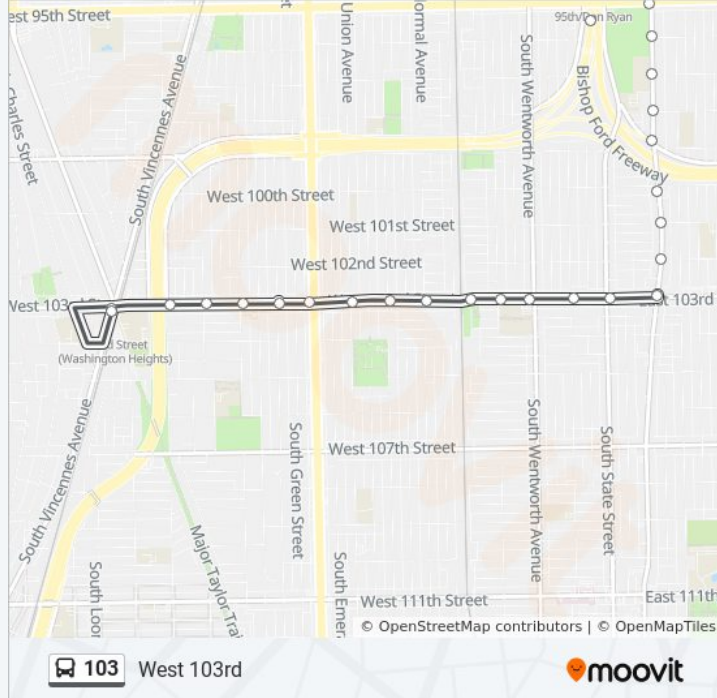

West 103rd

Get The App

The 103 bus line (West 103rd) has 3 routes. For regular weekdays, their operation hours are:
 (1) 103rd Street & Vincennes Ave (East): 2:58 PM(2) 95th Red Line Station (North): 5:00 AM - 11:10 PM(3) Pulaski & 104th Street Terminal (West): 4:30 AM - 10:40 PM

Use the Moovit App to find the closest 103 bus station near you and find out when is the next 103 bus arriving.

Direction: 103rd Street & Vincennes Ave (East)
 25 stops
[VIEW LINE SCHEDULE](#)

103 bus Time Schedule
 103rd Street & Vincennes Ave (East) Route
 Timetable:

Sunday	4:35 AM - 5:35 AM
Monday	2:58 PM
Tuesday	2:58 PM
Wednesday	2:58 PM
Thursday	2:58 PM
Friday	2:58 PM
Saturday	Not Operational

- 95th Red Line Station (North)
- Michigan & 95th Street (East)
- Michigan & 96th Street (South)
- Michigan & 97th Street (South)
- Michigan & 98th Street (South)
- Michigan & 99th Street (South)
- Michigan & 100th Street (South)
- Michigan & 101st Street (South)
- Michigan & 102nd Street (South)
- Michigan & 103rd Street (South)
- 103rd Street & State (West)
- 103rd Street & Perry (West)
- 103rd Street & Wentworth (West)
- 103rd Street & Princeton (West)
- 103rd Street & Harvard (West)
- 103rd Street & Normal (West)
- 103rd Street & Wallace (West)
- 103rd Street & Union (West)
- 103rd Street & Halsted (West)
- 103rd Street & Peoria (West)
- 103rd Street & Morgan (West)

103 bus Info
Direction: 103rd Street & Vincennes Ave (East)
Stops: 25
Trip Duration: 10 min
Line Summary:

103rd Street & Aberdeen (West)

103rd Street & Racine (West)

Vincennes & 103rd Street

103rd Street & Vincennes Ave (East)