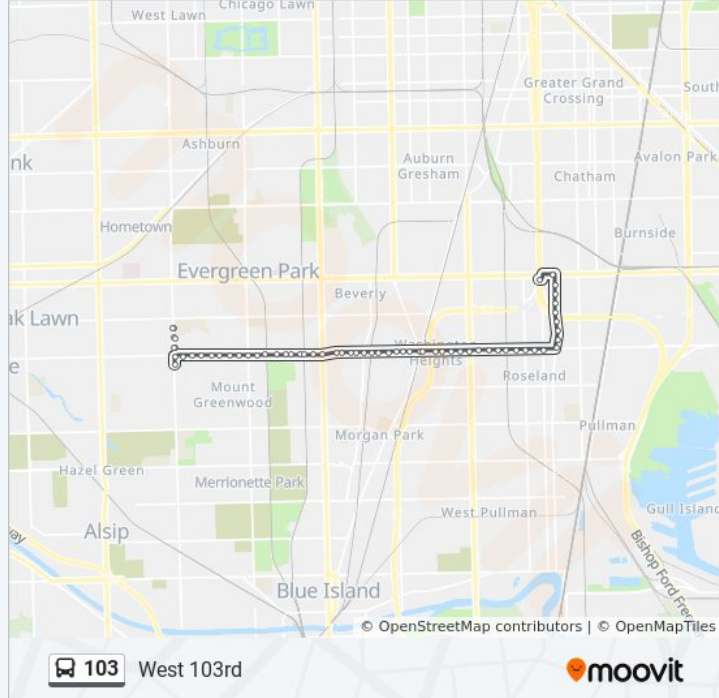

Use the Moovit App to find the closest 103 bus station near you and find out when is the next 103 bus arriving.

Direction: 103rd Street & Vincennes Ave (East)
 25 stops
[VIEW LINE SCHEDULE](#)

103 bus Time Schedule
 103rd Street & Vincennes Ave (East) Route
 Timetable:

103 bus Info
Direction: 103rd Street & Vincennes Ave (East)
Stops: 25
Trip Duration: 10 min
Line Summary:

103rd Street & Aberdeen (West)

103rd Street & Racine (West)

Vincennes & 103rd Street

103rd Street & Vincennes Ave (East)

103rd Street & Normal (East)

103rd Street & Eggleston (East)

103rd Street & Princeton (East)

103rd Street & Wentworth (East)

103rd Street & Perry (East)

103rd Street & State (East)

Michigan & 103rd Street (North)

95th Street & Michigan (West)

95th Red Line Station (North)

Direction: Pulaski & 104th Street Terminal (West)

63 stops

[VIEW LINE SCHEDULE](#)

95th Red Line Station (North)

Michigan & 95th Street (East)

Michigan & 96th Street (South)