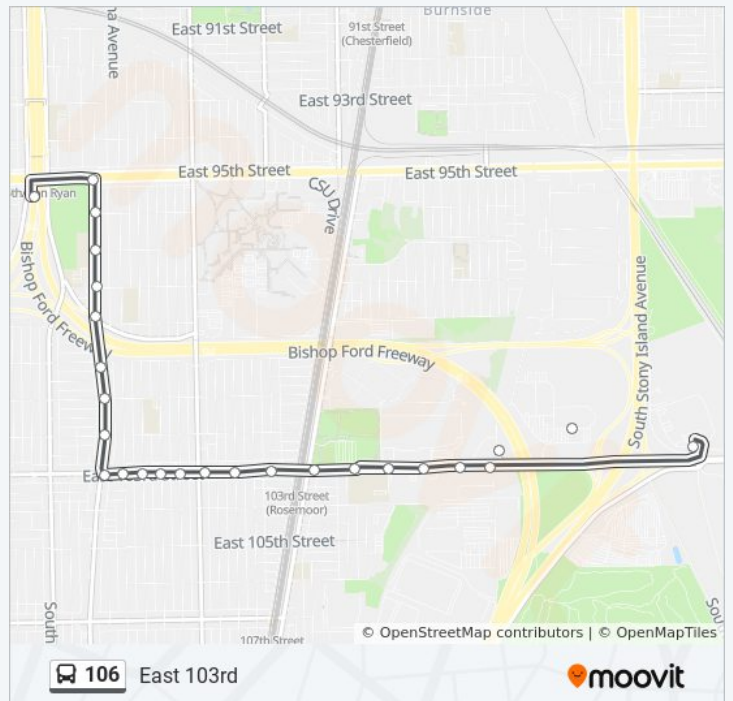

Michigan & 96th Street (South)

Michigan & 97th Street (South)

Michigan & 98th Street (South)

Michigan & 99th Street (South)

Michigan & 100th Street (South)

Michigan & 101st Street (South)

Michigan & 102nd Street (South)

103rd Street & St. Lawrence (East)

103rd Street & Cottage Grove (East)

103rd Street & Corliss (East)

900 E 103rd Street (East)

1001 E 103rd Street (East)

1100 E 103rd Street (East)

103rd Street & Woodlawn (East)

Woodlawn & 103rd Street (North)

106 bus Time Schedule

103rd Street & Stony Island Garage Terminal (Se)
Route Timetable:

Sunday	Not Operational
Monday	7:08 AM - 9:55 PM
Tuesday	7:08 AM - 9:55 PM
Wednesday	7:08 AM - 9:55 PM
Thursday	7:08 AM - 9:55 PM
Friday	7:08 AM - 9:55 PM
Saturday	7:30 AM - 5:45 PM

106 bus Info

Direction: 103rd Street & Stony Island Garage Terminal (Se)

Stops: 26

Trip Duration: 18 min

Line Summary:

Olive-Harvey College (West)

103rd Street & Stony Island Garage Terminal (Se)

Direction: 95th Red Line Station (North)