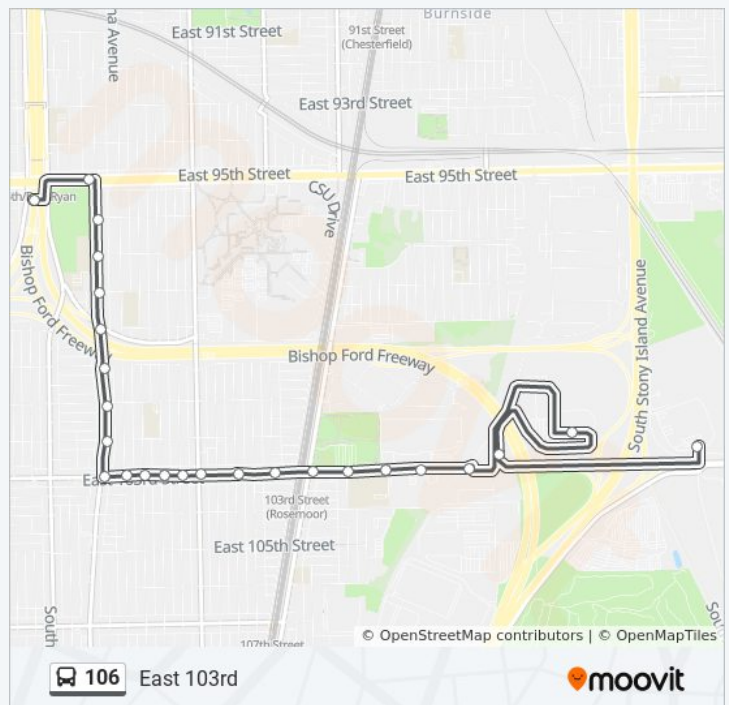

Michigan & 98th Street (North)

Michigan & 97th Street (North)

Michigan & 96th Street (North)

95th Street & Michigan (West)

95th Red Line Station (North)

106 bus Time Schedule

95th Red Line Station (North) Route Timetable:

Direction: 95th Red Line Station (North)

Stops: 25

Trip Duration: 16 min

Line Summary:

106 bus time schedules and route maps are available in an offline PDF at moovitapp.com. Use the [Moovit App](#) to see live bus times, train schedule or subway schedule, and step-by-step directions for all public transit in Chicago.