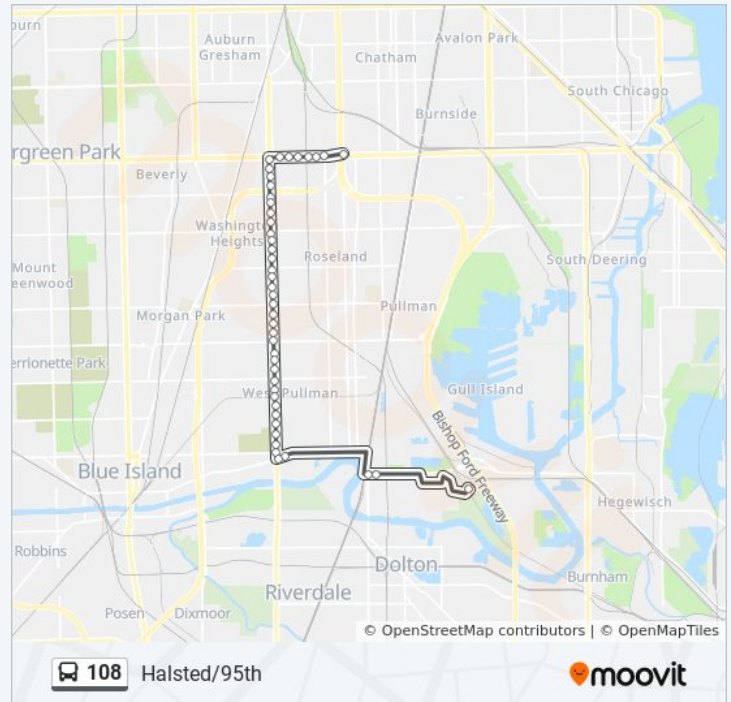

95th St & Wallace St

95th St & Normal Ave

95th Street & Eggleston

95th Street & Princeton (East)

95th Street & Wentworth (East)

95th Red Line Station (South)

Direction: Carver High School (West)

45 stops

Halsted & 123rd Street

Halsted / 124th

Saturday

Not Operational

108 bus Info

Direction: Carver High School (West)

Stops: 45

Trip Duration: 30 min

Line Summary:

Halsted & 125th Street (South)

Halsted & 126th Street (South)

Halsted & 127th Street

Vermont & Halsted (East)

Vermont & Union (East)

130th Street & Indiana (East)

130th Street & Daniel Drive (East)

Carver High School (West)

Direction: Vermont & Union (East)

42 stops

[VIEW LINE SCHEDULE](#)

95th Red Line Station (South)

95th Street & Wentworth (West)

95th Street & Princeton (West)

95th Street & Eggleston