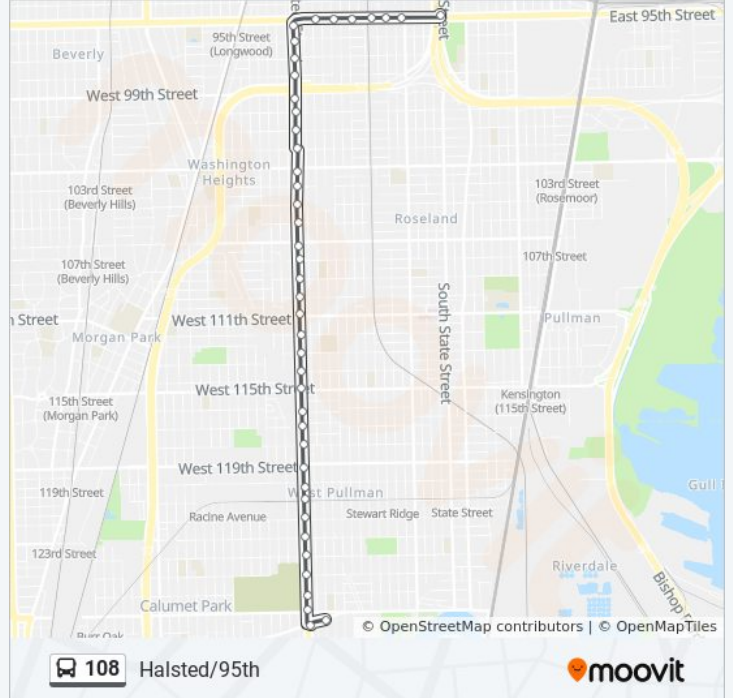

Line Summary:

Halsted & 125th Street (South)

Halsted & 126th Street (South)

Halsted & 127th Street

Vermont & Halsted (East)

Vermont & Union (East)

130th Street & Indiana (East)

130th Street & Daniel Drive (East)

Carver High School (West)

Direction: Vermont & Union (East)

42 stops

[VIEW LINE SCHEDULE](#)

95th Red Line Station (South)

95th Street & Wentworth (West)

95th Street & Princeton (West)

95th Street & Eggleston

Halsted & 100th Street (South)

Halsted & 101st Street (South)

Halsted & 102nd Street (South)

Halsted & 103rd Street

Halsted & 104th Street (South)

Halsted & 105th Street (South)

Halsted & 106th Street (South)

108 bus Info

Direction: Vermont & Union (East)

Stops: 42

Trip Duration: 25 min

Line Summary:

Halsted & 109th Street (South)
Halsted & 110th Street (South)
Halsted & 111th Street
Halsted & 112th Street (South)
Halsted & 113th Street (South)
Halsted & 114th Street (South)
Halsted & 115th Street
Halsted & 116th Street (South)
Halsted & 117th Street (South)
Halsted & 118th Street (South)
Halsted / 119th
Halsted & 120th Street (South)
12100 S Halsted
Halsted & 122nd Street
Halsted & 123rd Street
Halsted / 124th
Halsted & 125th Street (South)
Halsted & 126th Street (South)
Halsted & 127th Street
Vermont & Halsted (East)
Vermont & Union (East)