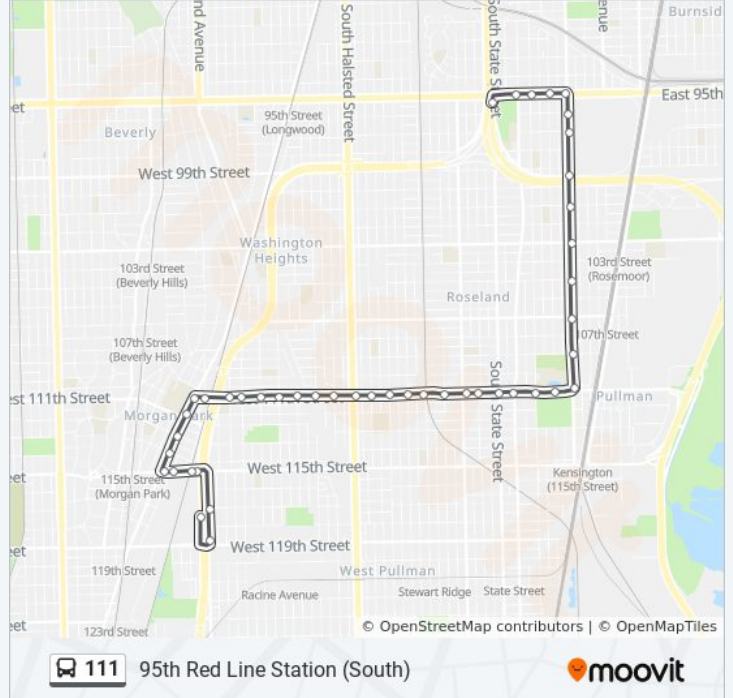

Direction: 95th Red Line Station (South)

45 stops

[VIEW LINE SCHEDULE](#)

- Marshfield & 117th Street (South)
- Ashland & 119th Street (North)
- Ashland & 117th Street (North)
- 115th Street & Marshfield (West)
- 1700 W 115th Street (West)
- 115th Street & Watkins (West)
- 115th Street & Vincennes (West)
- Vincennes & Edmaire (Ne)
- Vincennes & Montvale (Ne)
- Vincennes & Monterey (Ne)
- Vincennes & 111th Street (Ne)
- 111th Street & Ashland (East)
- 111th Street & Bishop (East)
- 111th Street & Loomis (East)
- 111th Street & Throop (East)
- 111th Street & Racine (East)
- 111th Street & Aberdeen (East)
- 111th Street & Morgan (East)
- 111th Street & Peoria (East)
- 111th Street & Halsted (East)
- 111th Street & Union (East)
- 111th Street & Wallace (East)

111 bus Info

Direction: 95th Red Line Station (South)

Stops: 45

Trip Duration: 28 min

Line Summary:

- 111th Street & Normal (East)
- 111th Street & Stewart (East)
- 111th Street & Princeton (East)
- 111th Street & Wentworth (East)
- 111th Street & Perry (East)
- 111th Street & State (East)
- 111th Street & Michigan (East)
- 111th Street & Indiana (East)
- 300 E 111th Street (East)
- King Drive & 111th Street (North)
- King Drive & 109th Street (North)
- King Drive & 107th Street (North)
- King Drive & 105th Street (North)
- King Drive & 103rd Street (North)
- King Drive & 101st Street (North)
- King Drive & 99th Place (North)
- King Drive & 97th Street (North)
- King Drive & 96th Street (North)
- 95th Street & King Drive (West)
- 95th Street & Forest (West)
- 95th Street & Indiana (West)
- 95th Street & Michigan (West)
- 95th Red Line Station (South)

Direction: Marshfield & 117th Street (South)

44 stops

[VIEW LINE SCHEDULE](#)

- 95th Red Line Station (South)
- Michigan & 95th Street (East)
- 95th Street & Indiana (East)
- 95th Street & Forest (East)
- 95th Street & King Drive
- King Drive & 96th Street (South)