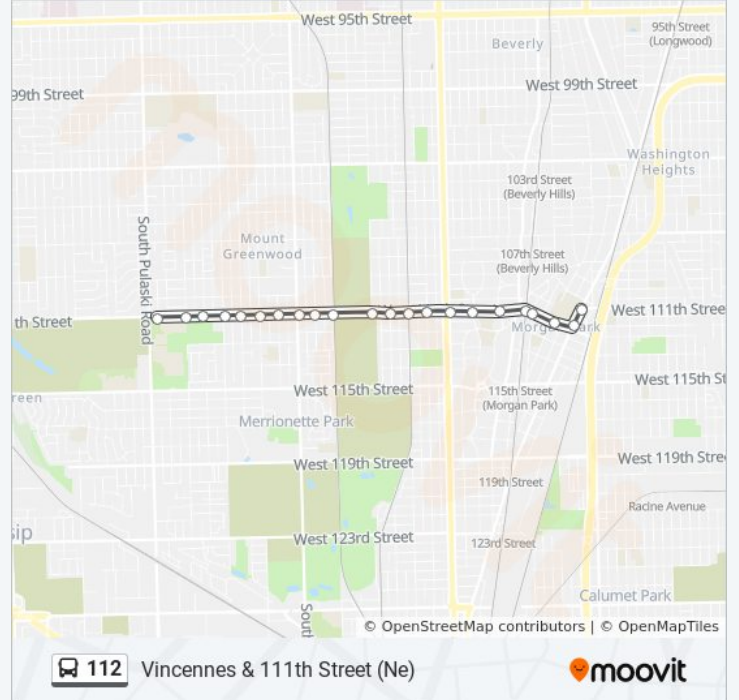

### 112 bus Info

**Direction:** 95th Red Line Station (South)

**Stops:** 47

**Trip Duration:** 29 min

**Line Summary:**

Vincennes & 98th Street (North)

Vincennes & 97th Street (North)

Vincennes & 96th Street (North)

95th Street & Princeton (East)

95th Street & Wentworth (East)

95th Red Line Station (South)

**Direction: Vincennes & 111th Street (Ne)**

22 stops

[VIEW LINE SCHEDULE](#)

111th Street & Harding Terminal (North)

**112 bus Info**

**Direction:** Vincennes & 111th Street (Ne)

**Stops:** 22

**Trip Duration:** 13 min

**Line Summary:**

111th Street & Bell (East)

111th Street & Hoyne (East)

111th Street & Hale (East)

Monterey & Homewood (East)

Monterey & Hermosa (East)

Vincennes & Monterey (Ne)

Vincennes & 111th Street (Ne)

112 bus time schedules and route maps are available in an offline PDF at [moovitapp.com](https://moovitapp.com). Use the [Moovit App](#) to see live bus times, train schedule or subway schedule, and step-by-step directions for all public transit in Chicago.