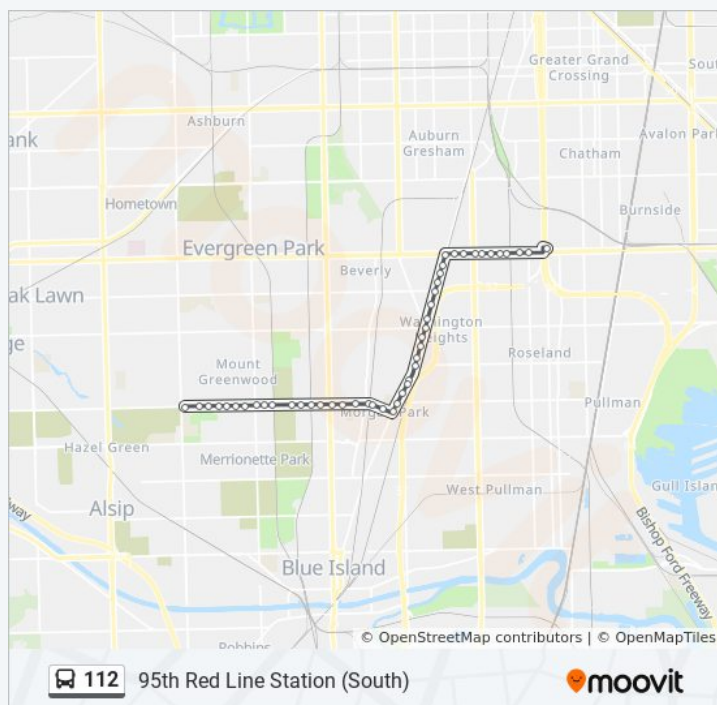

111th Street & Bell (East)

111th Street & Hoyne (East)

111th Street & Hale (East)

Monterey & Homewood (East)

Monterey & Hermosa (East)

Vincennes & Monterey (Ne)

Vincennes & 111th Street (Ne)

Vincennes & 110th Street (North)

Vincennes & 109th Street (North)

Vincennes & 108th Place (North)

Vincennes & 107th Street (North)

10602 S Vincennes (North)

Vincennes & 105th Street (North)

Vincennes & 104th Street (North)

Vincennes & 103rd Street (North)

### 112 bus Info

**Direction:** 95th Red Line Station (South)

**Stops:** 47

**Trip Duration:** 29 min

**Line Summary:**

Vincennes & 98th Street (North)

Vincennes & 97th Street (North)

Vincennes & 96th Street (North)

95th Street & Princeton (East)

95th Street & Wentworth (East)

95th Red Line Station (South)

**Direction: Vincennes & 111th Street (Ne)**

22 stops

[VIEW LINE SCHEDULE](#)

111th Street & Harding Terminal (North)