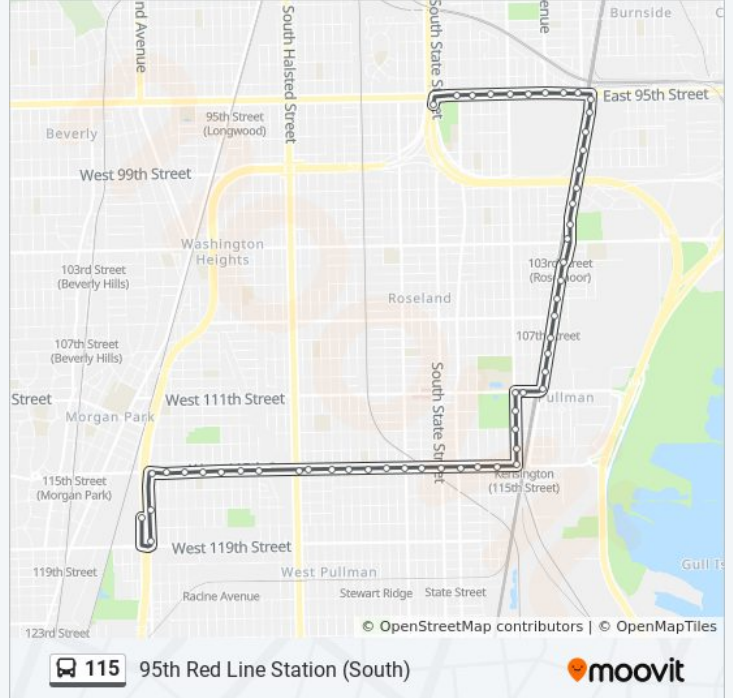

115 bus Info

Direction: 95th Red Line Station (South)

Stops: 54

Trip Duration: 32 min

Line Summary:

King Drive & 115th Street (North)

King Drive & 114th Street (North)

King Drive & 113th Street (North)

95th Street & Cottage Grove (West)

95th Street & Langley (West)

95th Street & St. Lawrence (West)

95th Street & Eberhart (West)

95th Street & King Drive (West)

95th Street & Forest (West)

95th Street & Indiana (West)

95th Street & Michigan (West)

95th Red Line Station (South)

Direction: Marshfield & 117th Street (South)

52 stops

[VIEW LINE SCHEDULE](#)

- 95th Red Line Station (South)
- Michigan & 95th Street (East)
- 95th Street & Indiana (East)
- 95th Street & Forest (East)
- 95th Street & King Drive
- 95th Street & Eberhart (East)
- 95th Street & St. Lawrence (East)
- 95th Street & Langley (East)
- 95th Street & Cottage Grove (East)
- Cottage Grove & 95th Street (South)
- 9600 S Cottage Grove (South)
- 9700 S Cottage Grove (South)
- Cottage Grove & 98th Street (South)
- Cottage Grove & 99th Street (South)
- Cottage Grove & 100th Street (South)
- Cottage Grove & 101st Street (South)
- 10200 S Cottage Grove (South)
- Cottage Grove & 103rd Street (South)
- Cottage Grove & 104th Street (South)
- Cottage Grove & 105th Street (South)
- Cottage Grove & 106th Street (South)
- Cottage Grove & 107th Street (South)
- Cottage Grove & 108th Street (South)
- Cottage Grove & 109th Street (South)
- 11000 S Cottage Grove (South)
- Cottage Grove & 111th Street (South)
- Cottage Grove & 112th Street (South)
- Cottage Grove & 113th Street (South)
- Cottage Grove & 114th Street (South)
- Cottage Grove & 115th Street (South)