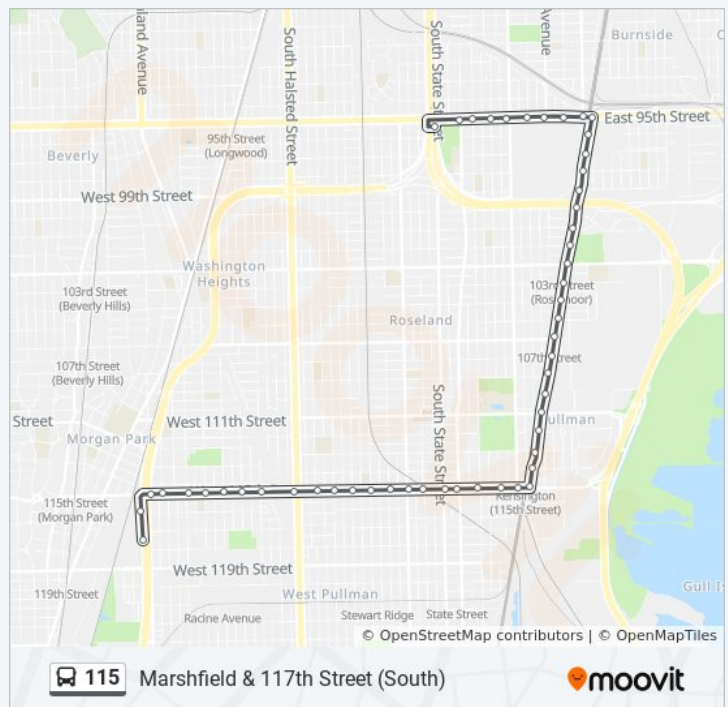

95th Street & Michigan (West)

95th Red Line Station (South)

Direction: Marshfield & 117th Street (South)

52 stops

[VIEW LINE SCHEDULE](#)

- 95th Red Line Station (South)
- Michigan & 95th Street (East)
- 95th Street & Indiana (East)
- 95th Street & Forest (East)
- 95th Street & King Drive
- 95th Street & Eberhart (East)
- 95th Street & St. Lawrence (East)
- 95th Street & Langley (East)
- 95th Street & Cottage Grove (East)
- Cottage Grove & 95th Street (South)
- 9600 S Cottage Grove (South)
- 9700 S Cottage Grove (South)
- Cottage Grove & 98th Street (South)
- Cottage Grove & 99th Street (South)
- Cottage Grove & 100th Street (South)
- Cottage Grove & 101st Street (South)
- 10200 S Cottage Grove (South)
- Cottage Grove & 103rd Street (South)
- Cottage Grove & 104th Street (South)
- Cottage Grove & 105th Street (South)
- Cottage Grove & 106th Street (South)
- Cottage Grove & 107th Street (South)
- Cottage Grove & 108th Street (South)
- Cottage Grove & 109th Street (South)
- 11000 S Cottage Grove (South)
- Cottage Grove & 111th Street (South)
- Cottage Grove & 112th Street (South)
- Cottage Grove & 113th Street (South)
- Cottage Grove & 114th Street (South)
- Cottage Grove & 115th Street (South)

115 bus Time Schedule

Marshfield & 117th Street (South) Route Timetable:

Sunday	5:54 AM - 11:02 PM
Monday	5:00 AM - 11:15 PM
Tuesday	5:00 AM - 11:15 PM
Wednesday	5:00 AM - 11:15 PM
Thursday	5:00 AM - 11:15 PM
Friday	5:00 AM - 11:15 PM
Saturday	5:30 AM - 10:58 PM

115 bus Info

Direction: Marshfield & 117th Street (South)

Stops: 52

Trip Duration: 29 min

Line Summary:

115th Street & King Drive (West)

115th Street & Forest (West)

115th Street & Indiana (West)

115th Street & Michigan (West)

115th Street & State (West)

115th Street & Perry (West)

115th Street & Wentworth (West)

115th Street & Princeton (West)

115th Street & Stewart (West)

115th Street & Normal (West)