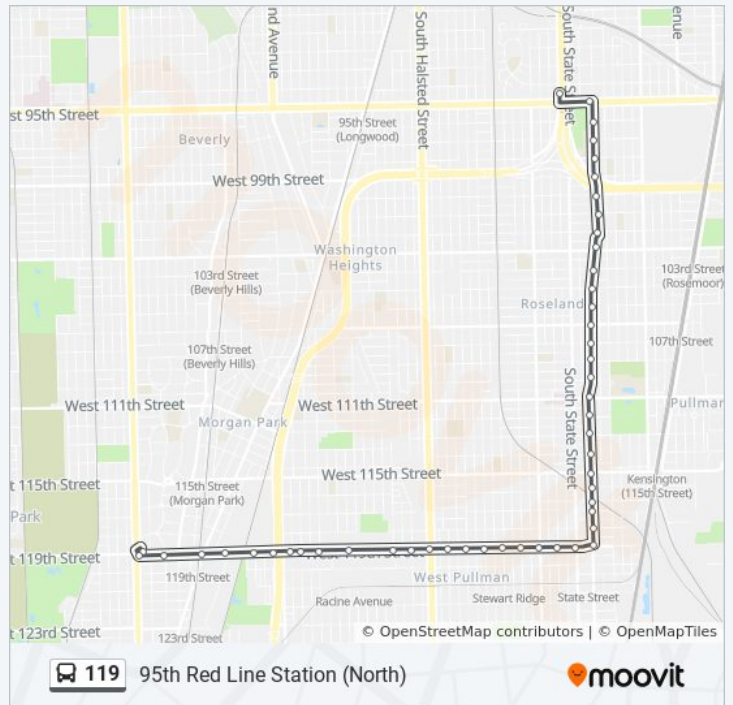

Michigan & 117th Street (South)

Michigan & 118th Street (South)

Michigan & 119th Street (South)

119th Street & State (West)

119th Street & Perry (West)

119th Street & Wentworth (West)

119th Street & Princeton (West)

119th Street & Loomis (West)

119th Street & Laflin (West)

119th Street & Ashland (West)

Direction: 95th Red Line Station (North)

49 stops

[VIEW LINE SCHEDULE](#)

Western & 119th Street Terminal (West)

119th Street & Western (East)

119th Street & Bell (East)

119th Street & Vincennes (East)

119th & Division (East)

119th Street & Page (East)

119th Street & Marshfield (East)

119th Street & Justine (East)

119 bus Time Schedule

95th Red Line Station (North) Route Timetable:

Direction: 95th Red Line Station (North)

Stops: 49

Trip Duration: 32 min

Line Summary:

119th Street & Laflin (East)

119th Street & Loomis (East)

119th Street & Elizabeth (East)

119th Street & Morgan (East)