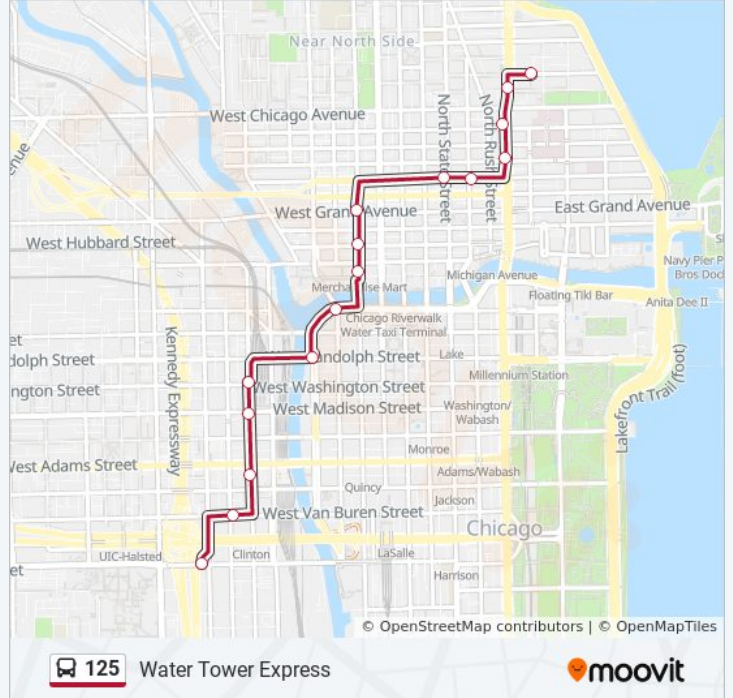

Use the Moovit App to find the closest 125 bus station near you and find out when is the next 125 bus arriving.

Direction: Chestnut & Mies Van Der Rohe (West)

16 stops

[VIEW LINE SCHEDULE](#)

Desplaines & Harrison Terminal (South)

125 bus Info

Direction: Chestnut & Mies Van Der Rohe (West)

Stops: 16

Trip Duration: 28 min

Line Summary:

Direction: Desplaines & Harrison Terminal (South)

16 stops

[VIEW LINE SCHEDULE](#)

- Chestnut & Mies Van Der Rohe (West)
- Michigan & Pearson (South)
- Michigan & Superior
- Michigan & Erie (South)
- Ontario & Wabash (West)
- Ontario & State (West)
- Wells & Grand (South)
- Wells & Hubbard (South)
- Wells & Merchandise Mart (South)
- Wacker (Upper) & Orleans/Franklin (West)
- Wacker & Randolph (South)
- Clinton & Washington (South)
- Clinton & Madison (South)
- Clinton & Quincy (South)
- Van Buren & Jefferson (West)
- Desplaines & Harrison Terminal (South)

125 bus Info

Direction: Desplaines & Harrison Terminal (South)

Stops: 16

Trip Duration: 30 min

Line Summary:

Direction: Mies Van Der Rohe & Pearson (North)

15 stops

[VIEW LINE SCHEDULE](#)