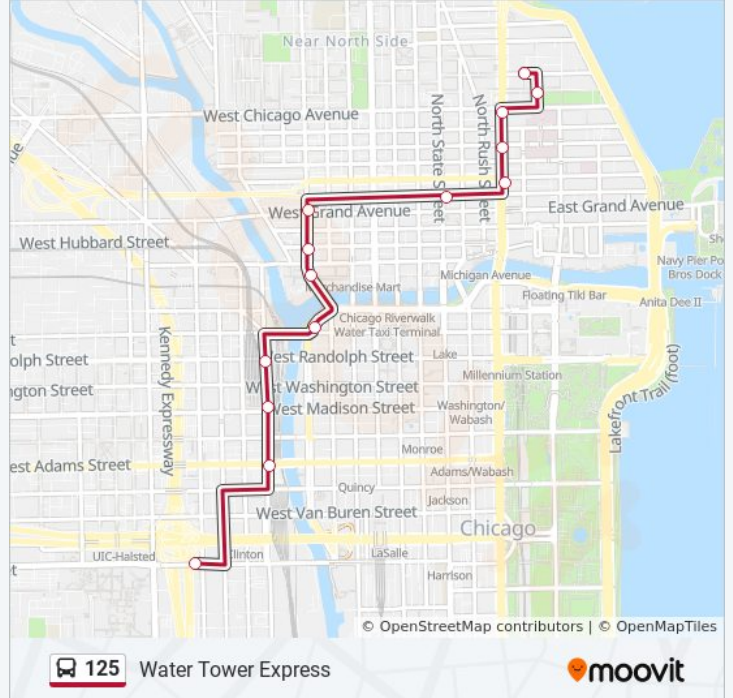

Use the Moovit App to find the closest 125 bus station near you and find out when is the next 125 bus arriving.

Direction: Chestnut & Mies Van Der Rohe (West)

16 stops

[VIEW LINE SCHEDULE](#)

Desplaines & Harrison Terminal (South)

Orleans & Grand (North)

Ohio & State (East)

Michigan & Ontario

Michigan & Huron (North)

Michigan & Chicago (North)

Mies Van Der Rohe & Pearson (North)

Chestnut & Mies Van Der Rohe (West)

125 bus Time Schedule

Chestnut & Mies Van Der Rohe (West) Route

Timetable:

Sunday	Not Operational
Monday	6:15 AM - 9:20 AM
Tuesday	6:15 AM - 9:20 AM
Wednesday	6:15 AM - 9:20 AM
Thursday	6:15 AM - 9:20 AM
Friday	6:15 AM - 9:20 AM
Saturday	Not Operational

125 bus Info

Direction: Chestnut & Mies Van Der Rohe (West)

Stops: 16

Trip Duration: 28 min

Line Summary:

Direction: Desplaines & Harrison Terminal (South)

16 stops

[VIEW LINE SCHEDULE](#)