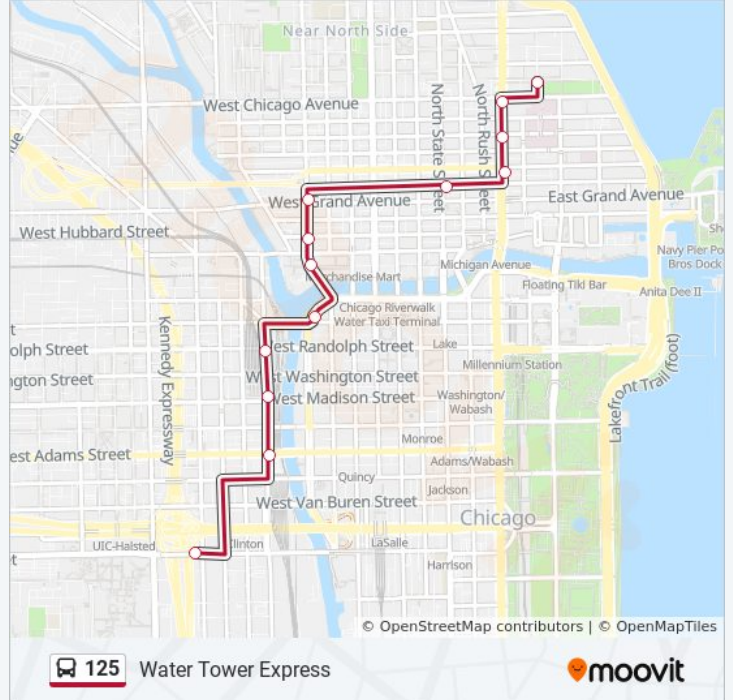

125 bus Info

Direction: Chestnut & Mies Van Der Rohe (West)

Stops: 16

Trip Duration: 28 min

Line Summary:

Direction: Desplaines & Harrison Terminal (South)

16 stops

[VIEW LINE SCHEDULE](#)

125 bus Info

Direction: Desplaines & Harrison Terminal (South)

Stops: 16

Trip Duration: 30 min

Line Summary:

Direction: Mies Van Der Rohe & Pearson (North)

15 stops

[VIEW LINE SCHEDULE](#)

- Desplaines & Harrison Terminal (South)
- Jefferson & Harrison (North)
- Jefferson & Van Buren (North)
- Jefferson & Jackson (North)
- Canal & Madison (North)
- Canal & Randolph (North)
- Wacker (Upper) & Lake (Ne)
- Orleans & Merchandise Mart (Nw)
- Orleans & Hubbard (North)
- Orleans & Grand (North)
- Ohio & State (East)
- Michigan & Ontario
- Michigan & Huron (North)
- Michigan & Chicago (North)
- Mies Van Der Rohe & Pearson (North)

125 bus Info

Direction: Mies Van Der Rohe & Pearson (North)

Stops: 15

Trip Duration: 27 min

Line Summary:

125 bus time schedules and route maps are available in an offline PDF at moovitapp.com. Use the [Moovit App](#) to see live bus times, train schedule or subway schedule, and step-by-step directions for all public transit in Chicago.