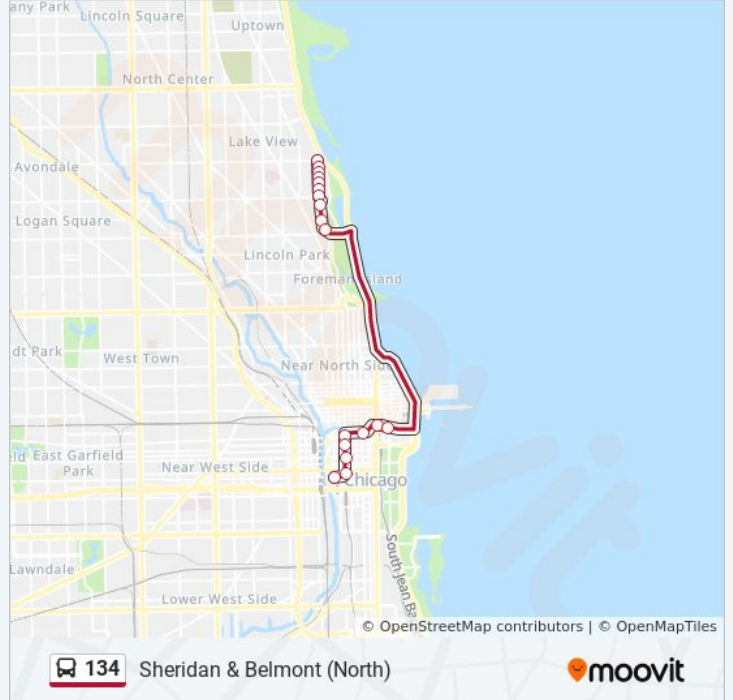

Direction: Adams & S. Wacker (West)

17 stops

[VIEW LINE SCHEDULE](#)

- Sheridan & Briar (South)
- Sheridan & Barry (South)
- Sheridan & Wellington (South)
- Sheridan & Oakdale (South)
- Sheridan & Surf (South)
- Sheridan & Diversey (South)
- Stockton & Wrightwood (South)
- Stockton & Roslyn (South)
- Stockton & Arlington (South)
- Wacker (Upper) & Michigan (West)
- Wacker & State (West)
- Lasalle & Wacker/Lake (South)
- Lasalle & Randolph/Washington (South)
- Lasalle & Madison (South)
- Lasalle & Adams (South)
- Adams & Wells (West)
- Adams & S. Wacker (West)

134 bus Info

Direction: Adams & S. Wacker (West)

Stops: 17

Trip Duration: 41 min

Line Summary:

Direction: Sheridan & Belmont (North)

17 stops

[VIEW LINE SCHEDULE](#)

- Franklin & Jackson (North)
- Lasalle & Quincy (North)
- Lasalle & Madison (North)
- Lasalle & Randolph (North)
- Lasalle & Wacker/Lake (North)
- Wacker (Upper) & State (East)
- Michigan (Lower) & E. Wacker (North)
- Stockton & Arlington (North)
- Stockton & Roslyn (North)
- Stockton & Wrightwood (North)
- Sheridan & Diversey (North)
- Sheridan & Surf (North)
- Sheridan & Oakdale (North)
- Sheridan & Wellington (North)
- Sheridan & Barry (North)
- Sheridan & Briar (North)
- Sheridan & Belmont (North)

134 bus Info

Direction: Sheridan & Belmont (North)

Stops: 17

Trip Duration: 40 min

Line Summary:

134 bus time schedules and route maps are available in an offline PDF at moovitapp.com. Use the [Moovit App](#) to see live bus times, train schedule or subway schedule, and step-by-step directions for all public transit in Chicago.