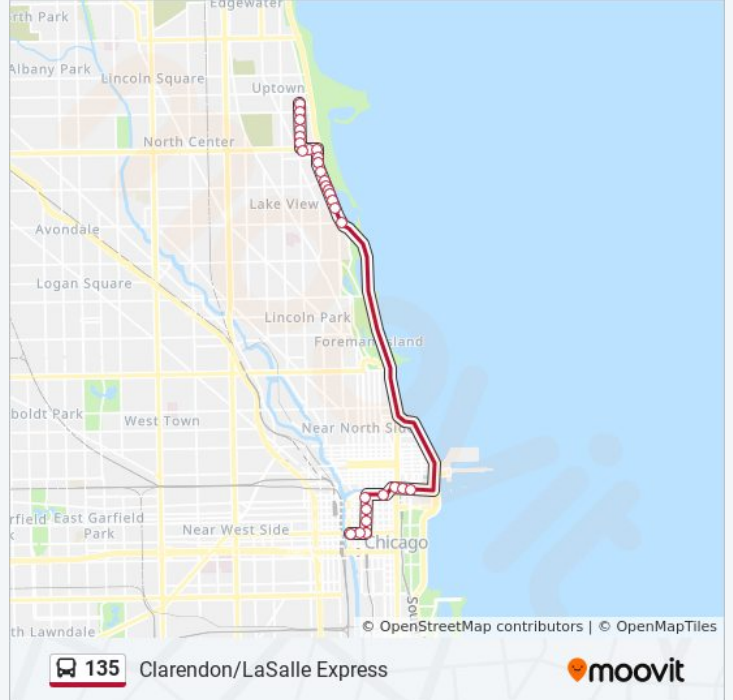

Direction: Adams & S. Wacker (West)

27 stops

[VIEW LINE SCHEDULE](#)

- Clarendon & Sunnyside (South)
- Clarendon & Montrose (South)
- Clarendon & Junior Terrace (South)
- Clarendon & Buena (South)
- Clarendon & Belle Plaine (South)
- Clarendon & Cuyler (South)
- Irving Park & Clarendon (East)
- Irving Park & Pine Grove (East)
- Irving Park & Marine Drive (East)
- Lake Shore & W. Sheridan (3900 N) (South)
- Lake Shore & Grace (South)
- Lake Shore & Waveland (South)
- Lake Shore & Addison (South)
- Lake Shore & Brompton (South)
- Lake Shore & Cornelia (South)
- Lake Shore & Stratford (South)
- Lake Shore & Hawthorne (South)
- Lake Shore & Roscoe (South)
- Lake Shore Drive & Belmont (South)
- Wacker (Upper) & Michigan (West)
- Wacker & State (West)
- Lasalle & Wacker/Lake (South)

135 bus Time Schedule

Adams & S. Wacker (West) Route Timetable:

Sunday	Not Operational
Monday	5:45 AM - 9:30 AM
Tuesday	5:45 AM - 9:30 AM
Wednesday	5:45 AM - 9:30 AM
Thursday	5:45 AM - 9:30 AM
Friday	5:45 AM - 9:30 AM
Saturday	Not Operational

135 bus Info

Direction: Adams & S. Wacker (West)

Stops: 27

Trip Duration: 49 min

Line Summary:

Lasalle & Randolph/Washington (South)

Lasalle & Madison (South)

Lasalle & Adams (South)

Adams & Wells (West)

Adams & S. Wacker (West)

Direction: Clarendon & Sunnyside (North)

26 stops

[VIEW LINE SCHEDULE](#)

Franklin & Jackson (North)

Lasalle & Quincy (North)

Lasalle & Madison (North)