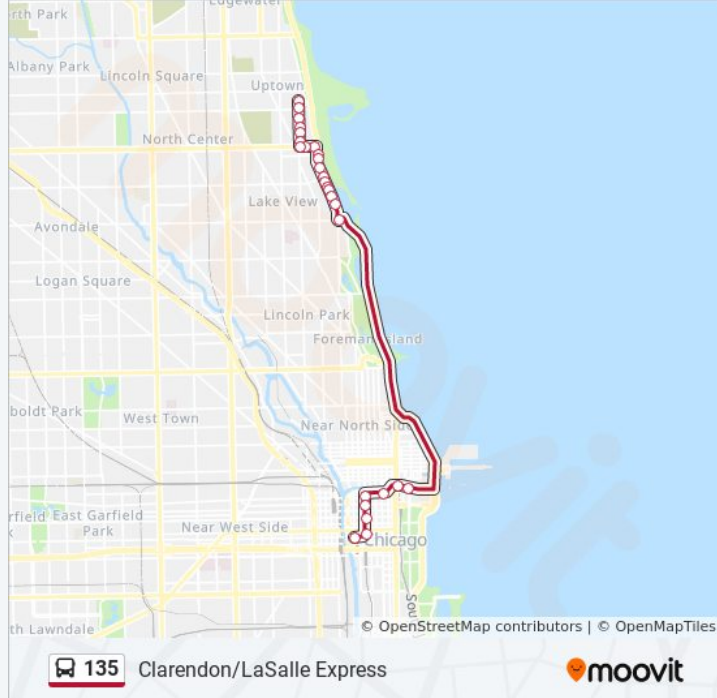

Irving Park & Pine Grove (West)

Irving Park & Clarendon (West)

Clarendon & Bittersweet (North)

Clarendon & Belle Plaine (North)

Clarendon & Buena (North)

Clarendon & Junior Terrace (North)

Clarendon & Montrose (North)

Clarendon & Sunnyside (North)

135 bus time schedules and route maps are available in an offline PDF at moovitapp.com. Use the [Moovit App](#) to see live bus times, train schedule or subway schedule, and step-by-step directions for all public transit in Chicago.

[About Moovit](#) · [MaaS Solutions](#) · [Supported Countries](#) · [Mooviter Community](#)

© 2024 Moovit - All Rights Reserved

Check Live Arrival Times