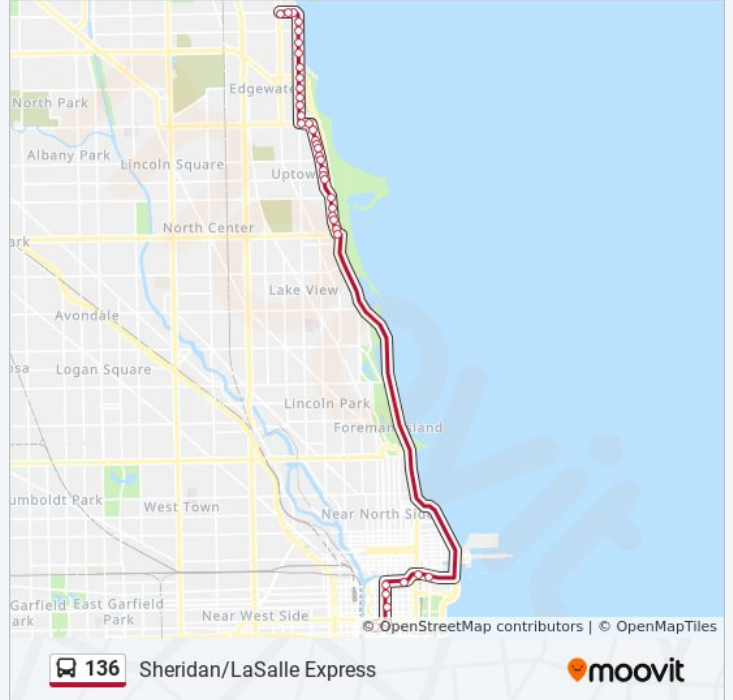

Direction: Adams & S. Wacker (West)

37 stops

[VIEW LINE SCHEDULE](#)

- Sheridan & Broadway/Devon (East)
- Sheridan & Winthrop (East)
- Sheridan & Kenmore (East)
- Sheridan & Rosemont (South)
- Sheridan & Granville (South)
- Sheridan & Glenlake (South)
- Sheridan & Thorndale (South)
- Sheridan & Ardmore (South)
- Sheridan & Hollywood (South)
- Sheridan & Bryn Mawr (South)
- Sheridan & Catalpa (South)
- Sheridan & Balmoral (South)
- Sheridan & Berwyn (South)
- Foster & Sheridan (East)
- Foster & Marine Drive (East)
- Marine Drive & Winona/Carmen (South)
- Marine Drive & Argyle (South)
- Marine Drive & Margate (South)
- Marine Drive & Ainslie (South)
- Marine Drive & Gunnison (South)
- Marine Drive & Lawrence (South)
- Marine Drive & Leland (South)

136 bus Info

Direction: Adams & S. Wacker (West)

Stops: 37

Trip Duration: 56 min

Line Summary:

4646 N Marine Drive (South)

Marine Drive & Wilson (South)

Marine Drive & Montrose (South)

Lasalle & Randolph/Washington (South)

Lasalle & Madison (South)

Lasalle & Adams (South)

Adams & Wells (West)

Adams & S. Wacker (West)

Direction: Sheridan & Broadway/Devon (East)

37 stops

[VIEW LINE SCHEDULE](#)

136 bus Info

Direction: Sheridan & Broadway/Devon (East)

Stops: 37

Trip Duration: 59 min

Line Summary:

- 4646 N Marine Drive (North)
- Marine Drive & Leland (North)
- Marine Drive & Lawrence (North)
- Marine Drive & Gunnison (North)
- Marine Drive & Ainslie (North)
- Marine Drive & Margate (North)
- Marine Drive & Argyle (North)
- Marine Drive & Winona (North)
- Foster & Marine Drive (West)
- Sheridan & Foster (North)
- Sheridan & Berwyn (North)
- Sheridan & Balmoral (North)
- Sheridan & Catalpa (North)
- Sheridan & Bryn Mawr (North)
- Sheridan & Hollywood (North)
- Sheridan & Ardmore (North)
- Sheridan & Thorndale (North)
- Sheridan & Glenlake (North)
- Sheridan & Granville (North)
- Sheridan & Rosemont (North)
- Sheridan & Kenmore (West)
- Sheridan & Winthrop (West)
- Sheridan & Broadway/Devon (East)