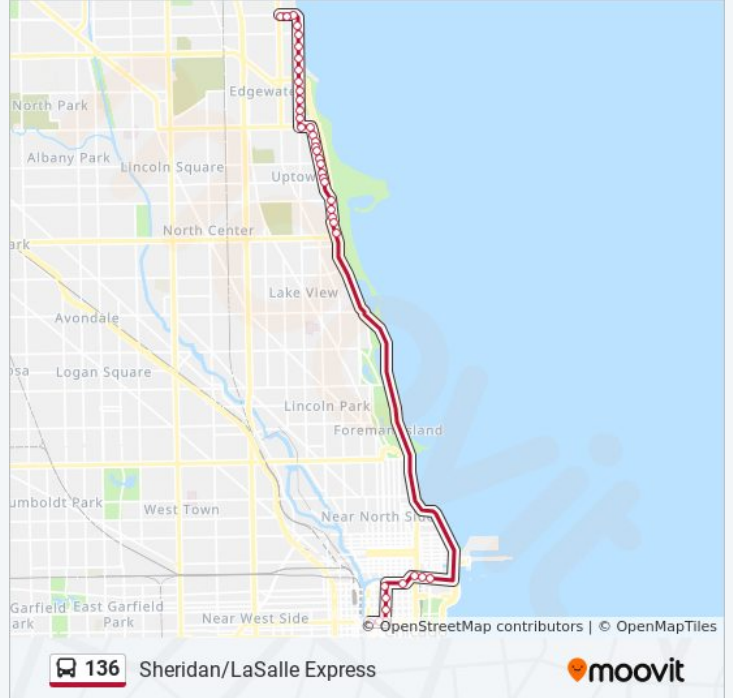

Direction: Adams & S. Wacker (West)

37 stops

[VIEW LINE SCHEDULE](#)

- Sheridan & Broadway/Devon (East)
- Sheridan & Winthrop (East)
- Sheridan & Kenmore (East)
- Sheridan & Rosemont (South)
- Sheridan & Granville (South)
- Sheridan & Glenlake (South)
- Sheridan & Thorndale (South)
- Sheridan & Ardmore (South)
- Sheridan & Hollywood (South)
- Sheridan & Bryn Mawr (South)
- Sheridan & Catalpa (South)
- Sheridan & Balmoral (South)
- Sheridan & Berwyn (South)
- Foster & Sheridan (East)
- Foster & Marine Drive (East)
- Marine Drive & Winona/Carmen (South)
- Marine Drive & Argyle (South)
- Marine Drive & Margate (South)
- Marine Drive & Ainslie (South)
- Marine Drive & Gunnison (South)
- Marine Drive & Lawrence (South)
- Marine Drive & Leland (South)

136 bus Info

Direction: Adams & S. Wacker (West)

Stops: 37

Trip Duration: 56 min

Line Summary:

4646 N Marine Drive (South)

Marine Drive & Wilson (South)

Marine Drive & Montrose (South)

4250 N Marine Drive (South)

Marine Drive & Buena (South)

Marine Drive & Gordon Terrace (South)

Marine Drive & Bittersweet (South)

Wacker (Upper) & Michigan (West)

Wacker & State (West)

Lasalle & Wacker/Lake (South)

Lasalle & Randolph/Washington (South)

Lasalle & Madison (South)

Lasalle & Adams (South)

Adams & Wells (West)

Adams & S. Wacker (West)

Direction: Sheridan & Broadway/Devon (East)

37 stops

[VIEW LINE SCHEDULE](#)