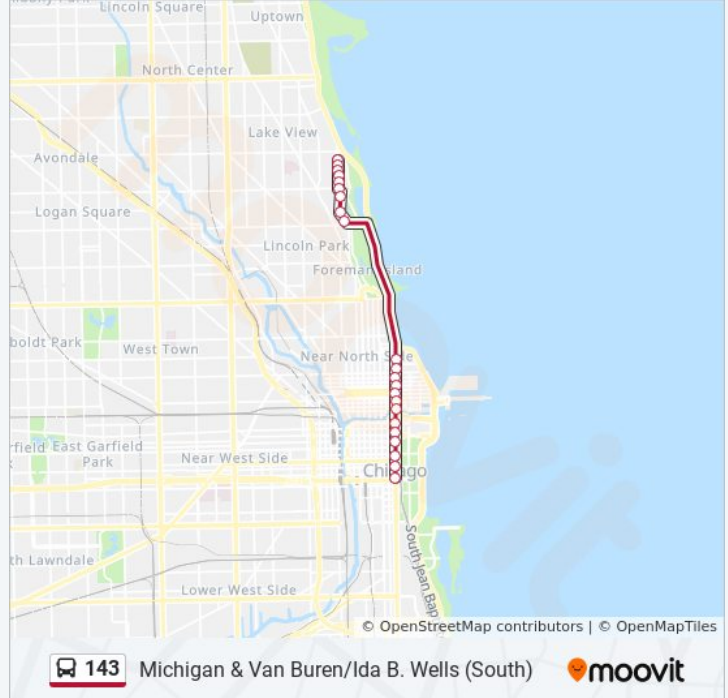

 143

Michigan & Van Buren/Ida B. Wells (South)

Get The App

The 143 bus line (Michigan & Van Buren/Ida B. Wells (South)) has 2 routes. For regular weekdays, their operation hours are:

(1) Michigan & Van Buren/Ida B. Wells (South): 6:30 AM - 9:00 AM (2) Sheridan & Belmont (North): 4:00 PM - 6:35 PM  
Use the Moovit App to find the closest 143 bus station near you and find out when is the next 143 bus arriving.

**Direction: Michigan & Van Buren/Ida B. Wells (South)**

22 stops

[VIEW LINE SCHEDULE](#)

- Sheridan & Briar (South)
- Sheridan & Barry (South)
- Sheridan & Wellington (South)
- Sheridan & Oakdale (South)
- Sheridan & Surf (South)
- Sheridan & Diversey (South)
- Stockton & Wrightwood (South)
- Stockton & Roslyn (South)
- Stockton & Arlington (South)
- Michigan & Delaware (South)
- Michigan & Pearson (South)
- Michigan & Superior
- Michigan & Erie (South)
- Michigan & Ohio
- Michigan & Illinois (South)
- Michigan & Hubbard (Wrigley Bldg.) (South)
- Michigan & South Water (South)
- Michigan & Lake/Randolph (South)
- Michigan & Washington (South)
- Michigan & Monroe (South)

**143 bus Info**

**Direction:** Michigan & Van Buren/Ida B. Wells (South)

**Stops:** 22

**Trip Duration:** 35 min

**Line Summary:**

Michigan & Jackson (South)

Michigan & Van Buren/Ida B. Wells (South)

143 Michigan & Van Buren/Ida B. Wells (South) moovit

**Direction: Sheridan & Belmont (North)**

23 stops

[VIEW LINE SCHEDULE](#)

Congress Plaza & Michigan (Ne)

Ida B Wells Drive & Michigan (West)

Michigan & Jackson (North)

Michigan & Monroe (North)

Michigan & Madison (North)