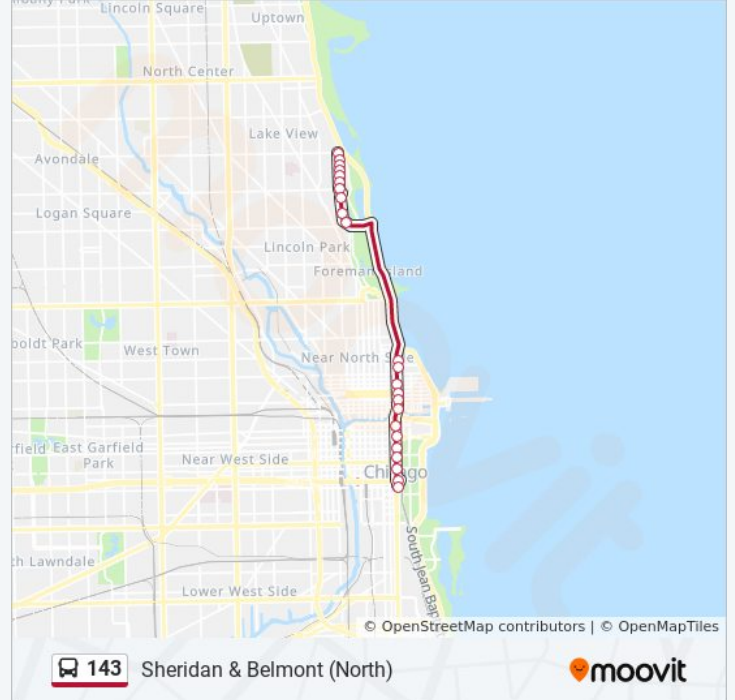

**Direction: Michigan & Van Buren/Ida B. Wells (South)**

22 stops

[VIEW LINE SCHEDULE](#)

- Sheridan & Briar (South)
- Sheridan & Barry (South)
- Sheridan & Wellington (South)
- Sheridan & Oakdale (South)
- Sheridan & Surf (South)
- Sheridan & Diversey (South)
- Stockton & Wrightwood (South)
- Stockton & Roslyn (South)
- Stockton & Arlington (South)
- Michigan & Delaware (South)
- Michigan & Pearson (South)
- Michigan & Superior
- Michigan & Erie (South)
- Michigan & Ohio
- Michigan & Illinois (South)
- Michigan & Hubbard (Wrigley Bldg.) (South)
- Michigan & South Water (South)
- Michigan & Lake/Randolph (South)
- Michigan & Washington (South)
- Michigan & Monroe (South)

**Direction: Sheridan & Belmont (North)**

23 stops

[VIEW LINE SCHEDULE](#)

Congress Plaza & Michigan (Ne)

Ida B Wells Drive & Michigan (West)

Michigan & Jackson (North)

Michigan & Monroe (North)

Michigan & Madison (North)

Michigan & Randolph (North)

Michigan & South Water (North)

Michigan & Hubbard (Tribune Bldg.)

Michigan & Grand (North)

Michigan & Ontario

Michigan & Huron (North)

Michigan & Chestnut (North)

Michigan & Delaware/Walton (North)

**Stops:** 23

**Trip Duration:** 40 min

**Line Summary:**

- Sheridan & Oakdale (North)
- Sheridan & Wellington (North)
- Sheridan & Barry (North)
- Sheridan & Briar (North)
- Sheridan & Belmont (North)

143 bus time schedules and route maps are available in an offline PDF at [moovitapp.com](https://moovitapp.com). Use the [Moovit App](#) to see live bus times, train schedule or subway schedule, and step-by-step directions for all public transit in Chicago.