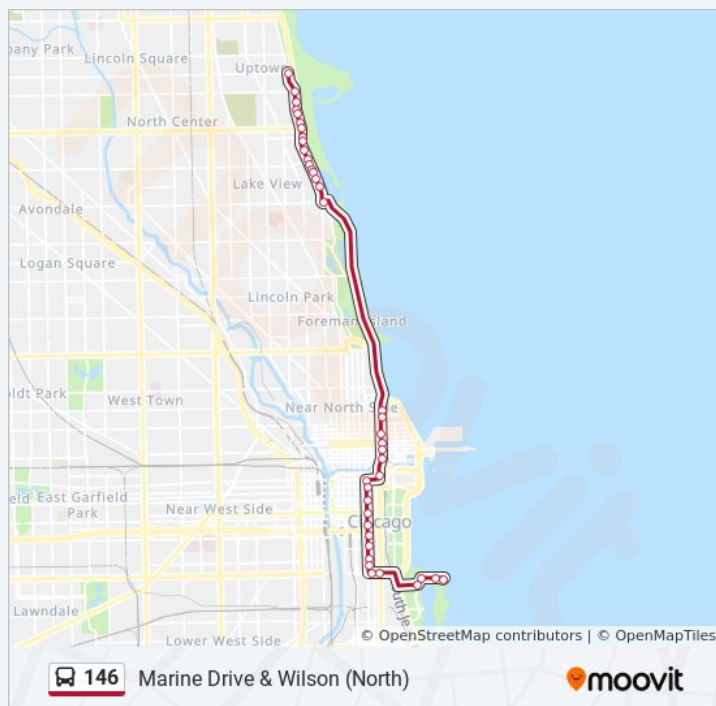

4251 N Marine Drive (North)

Marine Drive & Montrose (North)

Marine Drive & Wilson (North)

Direction: Marine Drive & Wilson (North)

Stops: 39

Trip Duration: 53 min

Line Summary:

Direction: Roosevelt & State (East)