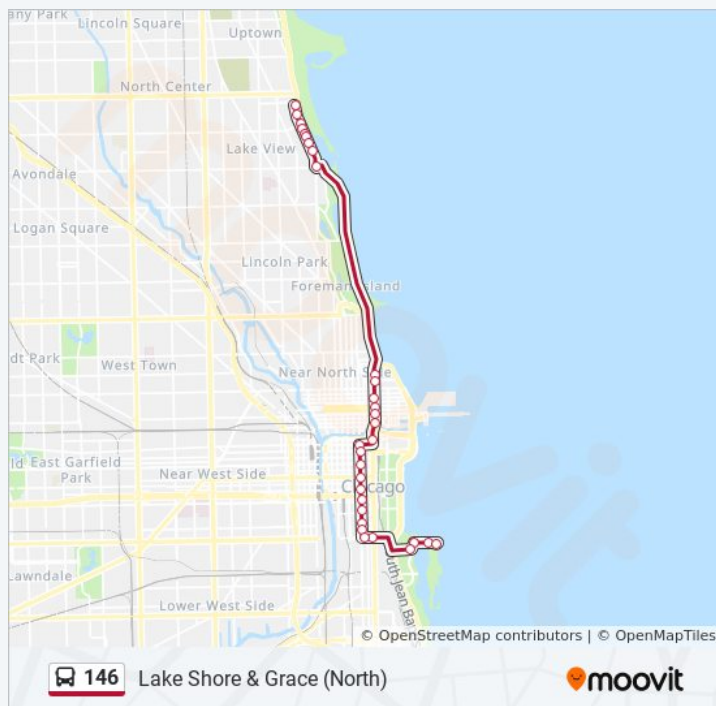

State & Randolph (North)

State & Lake (North)

Michigan & South Water (North)

Michigan & Hubbard (Tribune Bldg.)

Michigan & Grand (North)

Michigan & Ontario

Michigan & Huron (North)

Michigan & Chestnut (North)

Michigan & Delaware/Walton (North)

Inner Lake Shore Drive & Belmont (North)

Lake Shore & Roscoe (North)

Lake Shore & Hawthorne (North)

Lake Shore & Stratford (North)

Lake Shore & Cornelia (North)

Lake Shore & Brompton (North)

Lake Shore & Addison (North)

Lake Shore & Waveland (North)

Lake Shore & Grace (North)

Direction: Marine Drive & Wilson (North)

39 stops

[VIEW LINE SCHEDULE](#)

Solidarity Dr & Planetarium (East)

Solidarity Dr & Lynn White Drive (West)