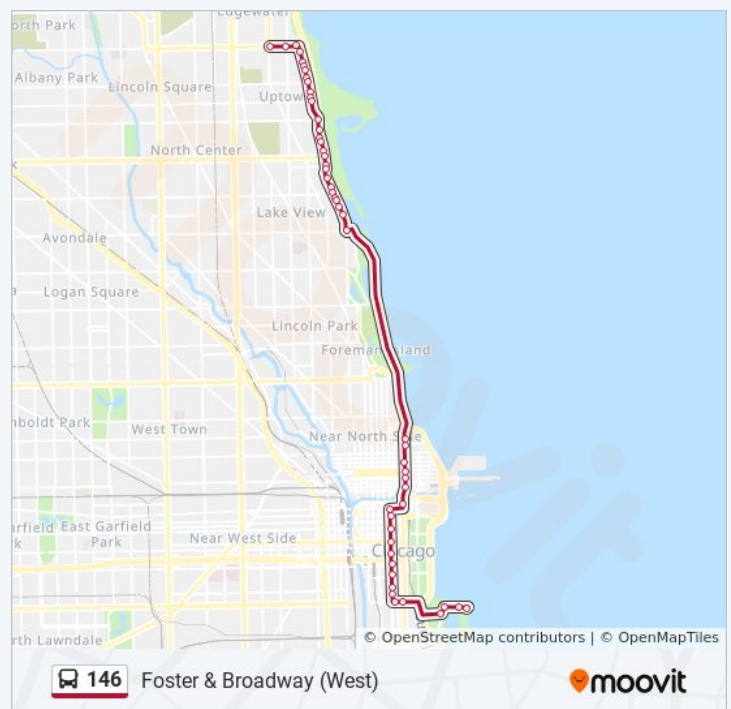

Marine Drive & Ainslie (North)

Marine Drive & Margate (North)

Marine Drive & Argyle (North)

Marine Drive & Winona (North)

Foster & Marine Drive (West)

Foster & Sheridan (West)

Foster & Broadway (West)

Berwyn & Broadway

50 stops

[VIEW LINE SCHEDULE](#)

- Solidarity Dr & Planetarium (East)
- Solidarity Dr & Lynn White Drive (West)
- Solidarity Drive & Aquarium (West)
- Soldier Field & Field Museum (West)
- Roosevelt & Michigan (West)
- Roosevelt Orange/Red/Green Line Station (West)
- State & 11th Street (North)
- State & 9th Street (North)
- State & Balbo (North)
- State & Harrison/Ida B Wells Drive (North)
- State & Van Buren (North)
- State & Adams (North)
- State & Madison (North)
- State & Randolph (North)
- State & Lake (North)
- Michigan & South Water (North)
- Michigan & Hubbard (Tribune Bldg.)
- Michigan & Grand (North)
- Michigan & Ontario
- Michigan & Huron (North)
- Michigan & Chestnut (North)
- Michigan & Delaware/Walton (North)
- Inner Lake Shore Drive & Belmont (North)
- Lake Shore & Roscoe (North)
- Lake Shore & Hawthorne (North)
- Lake Shore & Stratford (North)
- Lake Shore & Cornelia (North)
- Lake Shore & Brompton (North)
- Lake Shore & Addison (North)
- Lake Shore & Waveland (North)
- Lake Shore & Grace (North)

Foster & Broadway (West) Route Timetable:

Sunday	4:49 PM - 6:41 PM
Monday	8:11 AM - 8:25 PM
Tuesday	8:11 AM - 8:25 PM
Wednesday	8:11 AM - 8:25 PM
Thursday	8:11 AM - 8:25 PM
Friday	8:11 AM - 8:25 PM
Saturday	4:24 PM - 8:16 PM

146 bus Info

Direction: Foster & Broadway (West)

Stops: 50

Trip Duration: 59 min

Line Summary:

Lake Shore & W. Sheridan (3900 N) (North)

Marine Drive & Irving Park (North)

Marine Drive & Bittersweet (North)