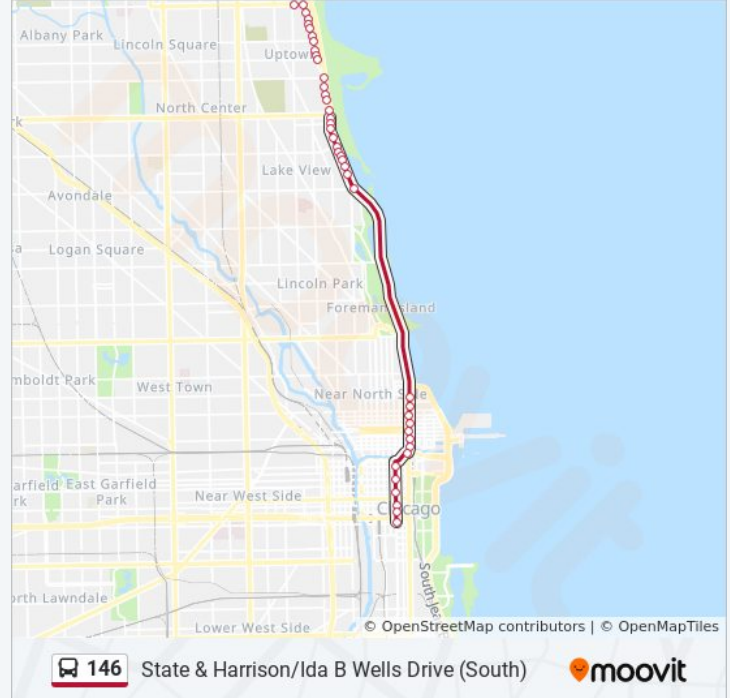

Wacker (Upper) & Michigan (West)

State & Lake (South)

State & Washington (South)

State & Monroe (South)

State & Jackson (South)

State & Van Buren (South)

State & Harrison/Ida B Wells Drive (South)

146 bus time schedules and route maps are available in an offline PDF at moovitapp.com. Use the [Moovit App](#) to see live bus times, train schedule or subway schedule, and step-by-step directions for all public transit in Chicago.