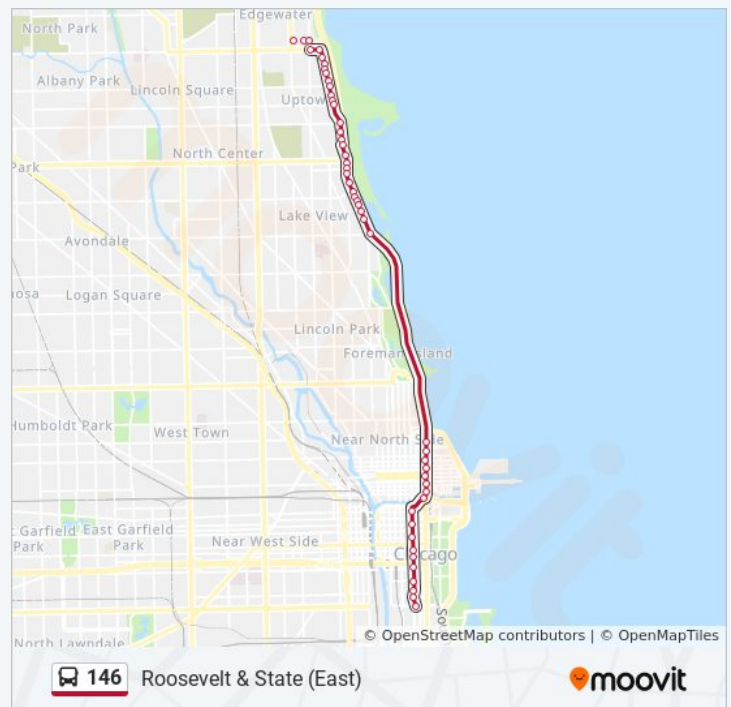

4251 N Marine Drive (North)

Marine Drive & Montrose (North)

Marine Drive & Wilson (North)

Direction: Marine Drive & Wilson (North)

Stops: 39

Trip Duration: 53 min

Line Summary:

Direction: Roosevelt & State (East)

Roosevelt & State (East) Route Timetable:

Sunday	Not Operational
Monday	5:00 AM - 5:45 AM
Tuesday	5:00 AM - 5:45 AM
Wednesday	5:00 AM - 5:45 AM
Thursday	5:00 AM - 5:45 AM
Friday	5:00 AM - 5:45 AM
Saturday	Not Operational

146 bus Info

Direction: Roosevelt & State (East)

Stops: 48

Trip Duration: 47 min

Line Summary:

Michigan & Pearson (South)

Michigan & Superior

Michigan & Erie (South)