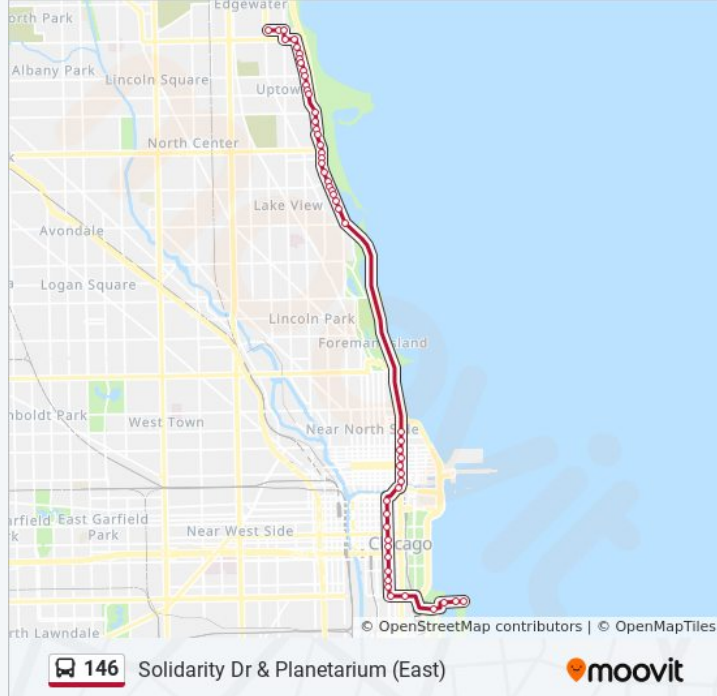

Michigan & Hubbard (Wrigley Bldg.) (South)

Wacker (Upper) & Michigan (West)

State & Lake (South)

State & Washington (South)

State & Monroe (South)

State & Jackson (South)

State & Van Buren (South)

State & Harrison/Ida B Wells Drive (South)

State & Polk (South)

State & 9th Street (South)

State & 11th Street (South)

Roosevelt & State (East)

Roosevelt & Michigan/Indiana (East)

Soldier Field & Field Museum (East)

Solidarity Drive & Aquarium (East)

Solidarity Dr & Lynn White Drive (East)

Solidarity Dr & Planetarium (East)

Direction: State & Harrison/Ida B Wells Drive (South)

41 stops

[VIEW LINE SCHEDULE](#)

Foster & Sheridan (East)

Foster & Marine Drive (East)