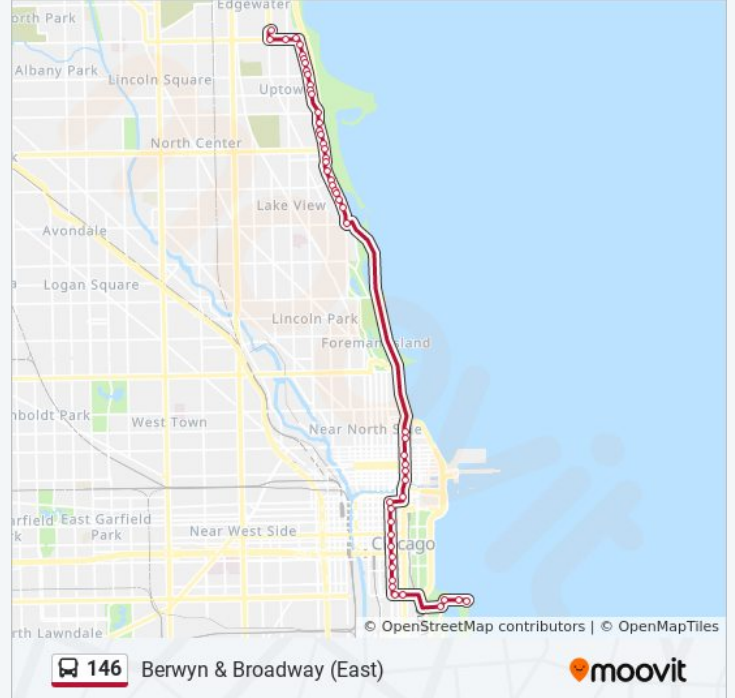

146 bus Info

Direction: Berwyn & Broadway (East)

Stops: 51

Trip Duration: 59 min

Line Summary:

Michigan & Chestnut (North)

Michigan & Delaware/Walton (North)

Inner Lake Shore Drive & Belmont (North)

Marine Drive & Ainslie (North)

Marine Drive & Margate (North)

Marine Drive & Argyle (North)

Marine Drive & Winona (North)

Foster & Marine Drive (West)

Foster & Sheridan (West)

Foster & Broadway (West)

Berwyn & Broadway

50 stops

[VIEW LINE SCHEDULE](#)

- Solidarity Dr & Planetarium (East)
- Solidarity Dr & Lynn White Drive (West)
- Solidarity Drive & Aquarium (West)
- Soldier Field & Field Museum (West)
- Roosevelt & Michigan (West)
- Roosevelt Orange/Red/Green Line Station (West)
- State & 11th Street (North)
- State & 9th Street (North)
- State & Balbo (North)
- State & Harrison/Ida B Wells Drive (North)
- State & Van Buren (North)
- State & Adams (North)
- State & Madison (North)
- State & Randolph (North)
- State & Lake (North)
- Michigan & South Water (North)
- Michigan & Hubbard (Tribune Bldg.)
- Michigan & Grand (North)
- Michigan & Ontario
- Michigan & Huron (North)
- Michigan & Chestnut (North)
- Michigan & Delaware/Walton (North)
- Inner Lake Shore Drive & Belmont (North)
- Lake Shore & Roscoe (North)
- Lake Shore & Hawthorne (North)
- Lake Shore & Stratford (North)
- Lake Shore & Cornelia (North)
- Lake Shore & Brompton (North)
- Lake Shore & Addison (North)
- Lake Shore & Waveland (North)
- Lake Shore & Grace (North)

146 bus Info

Direction: Foster & Broadway (West)

Stops: 50

Trip Duration: 59 min

Line Summary:

Lake Shore & W. Sheridan (3900 N) (North)

Marine Drive & Irving Park (North)

Marine Drive & Bittersweet (North)