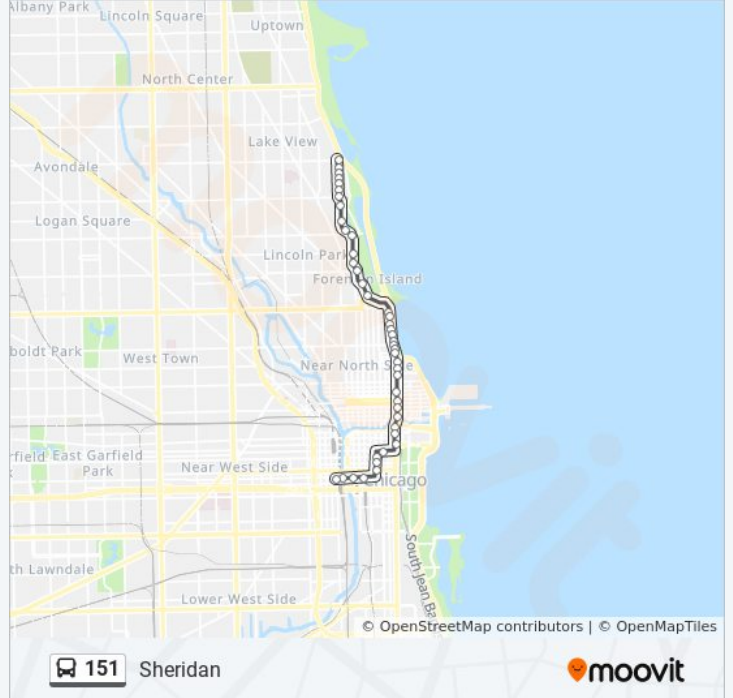

Direction: Michigan & Delaware/Walton (North)

17 stops

[VIEW LINE SCHEDULE](#)

- Union Station Transit Center (East)
- Jackson & Chicago River (East)
- Jackson & Franklin (East)
- Jackson & Financial Place (East)
- Dearborn & Adams (North)
- Dearborn & Monroe (North)