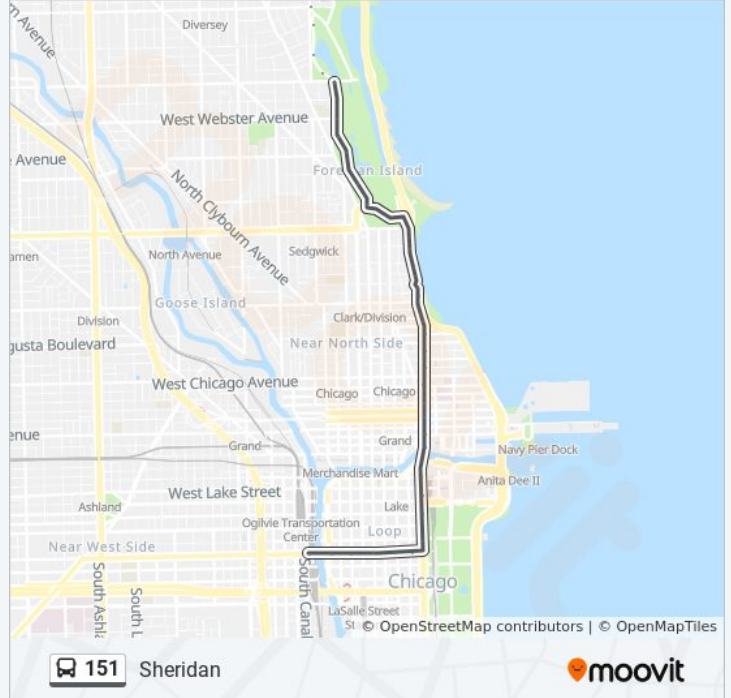

Direction: Adams & Canal (West)

89 stops

[VIEW LINE SCHEDULE](#)

- Clark & Arthur Terminal (West)
- Devon & Clark (East)
- Devon & Greenview (East)
- Devon & Glenwood (East)
- Devon & Lakewood (East)
- Devon & Magnolia (East)
- Sheridan & Broadway/Devon (East)
- Sheridan & Winthrop (East)
- Sheridan & Kenmore (East)
- Sheridan & Rosemont (South)
- Sheridan & Granville (South)
- Sheridan & Glenlake (South)
- Sheridan & Thorndale (South)
- Sheridan & Ardmore (South)
- Sheridan & Hollywood (South)
- Sheridan & Bryn Mawr (South)
- Sheridan & Catalpa (South)
- Sheridan & Balmoral (South)
- Sheridan & Berwyn (South)
- Sheridan & Foster (South)

151 bus Info

Direction: Adams & Canal (West)
Stops: 89
Trip Duration: 38 min
Line Summary:

Sheridan & Winona (South)
Sheridan & Argyle (South)
Sheridan & Ainslie (South)
Sheridan & Gunnison (South)
Sheridan & Lawrence (South)
Sheridan & Leland (South)
Sheridan & Wilson (South)
Sheridan & Sunnyside (South)
Sheridan & Montrose (South)
Sheridan & Broadway/Montrose (South)
4242 N Sheridan (South)
Sheridan & Buena (South)
Sheridan & Cuyler (South)
Sheridan & Irving Park (South)
Sheridan & Sheffield (East)
Sheridan & Fremont (East)
Sheridan & Broadway (East)
Sheridan & Pine Grove (East)
Lake Shore & Grace (South)
Lake Shore & Waveland (South)
Lake Shore & Addison (South)
Lake Shore & Brompton (South)
Lake Shore & Cornelia (South)
Lake Shore & Stratford (South)
Lake Shore & Hawthorne (South)
Lake Shore & Roscoe (South)
Lake Shore & Melrose (South)
Sheridan & Briar (South)
Sheridan & Barry (South)
Sheridan & Wellington (South)
Sheridan & Oakdale (South)
Sheridan & Surf (South)
Sheridan & Diversey (South)

Stockton & Wrightwood (South)

Stockton & Roslyn (South)

Stockton & Arlington (South)

Stockton & Fullerton (South)

Stockton & Webster (South)

Stockton & Dickens (South)

Stockton & Armitage (South)

Stockton & Lincoln (South)