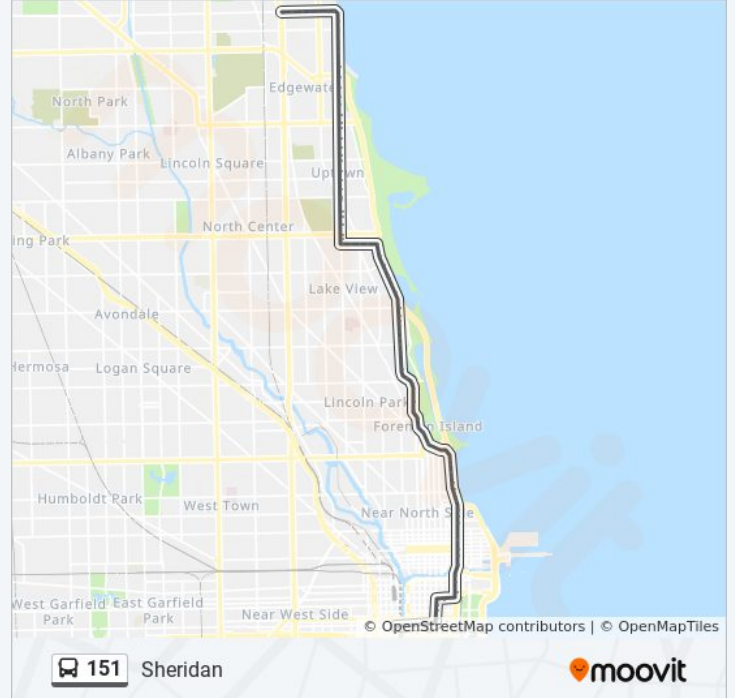

Stockton & Fullerton (North)

Stockton & Arlington (North)

Stockton & Roslyn (North)

Stockton & Wrightwood (North)

Sheridan & Diversey (North)

Sheridan & Surf (North)

Sheridan & Oakdale (North)

Sheridan & Wellington (North)

Sheridan & Barry (North)

Sheridan & Briar (North)

Inner Lake Shore Drive & Belmont (North)

Lake Shore & Roscoe (North)

Lake Shore & Hawthorne (North)

Lake Shore & Stratford (North)

Lake Shore & Cornelia (North)
Lake Shore & Brompton (North)
Lake Shore & Addison (North)
Lake Shore & Waveland (North)
Lake Shore & W. Sheridan (3900 N) (Nw)
Sheridan & Pine Grove (West)
Sheridan & Broadway (West)
Sheridan & Fremont (West)
Sheridan & Byron (North)
Sheridan & Dakin (North)
Sheridan & Irving Park (North)
Sheridan & Belle Plaine (North)
Sheridan & Buena (North)
4225 N Sheridan (North)
Sheridan & Broadway/Montrose (North)
Sheridan & Montrose (North)
Sheridan & Sunnyside (North)
Sheridan & Wilson (North)
Sheridan & Leland (North)
Sheridan & Lawrence (North)
Sheridan & Gunnison (North)
Sheridan & Ainslie (North)
Sheridan & Argyle (North)
Sheridan & Winona (North)
Sheridan & Foster (North)
Sheridan & Berwyn (North)
Sheridan & Balmoral (North)
Sheridan & Catalpa (North)
Sheridan & Bryn Mawr (North)
Sheridan & Hollywood (North)
Sheridan & Ardmore (North)
Sheridan & Thorndale (North)
Sheridan & Glenlake (North)

Sheridan & Granville (North)

Sheridan & Rosemont (North)

Sheridan & Kenmore (West)

Sheridan & Winthrop (West)

Devon & Sheridan (West)

Devon & Lakewood (West)

Devon & Glenwood (West)

Devon & Greenview (West)

Devon & Clark (West)

Direction: Inner Lake Shore Drive & Belmont (North)

43 stops

[VIEW LINE SCHEDULE](#)

Union Station Transit Center (East)

Jackson & Chicago River (East)

Jackson & Franklin (East)

Jackson & Financial Place (East)