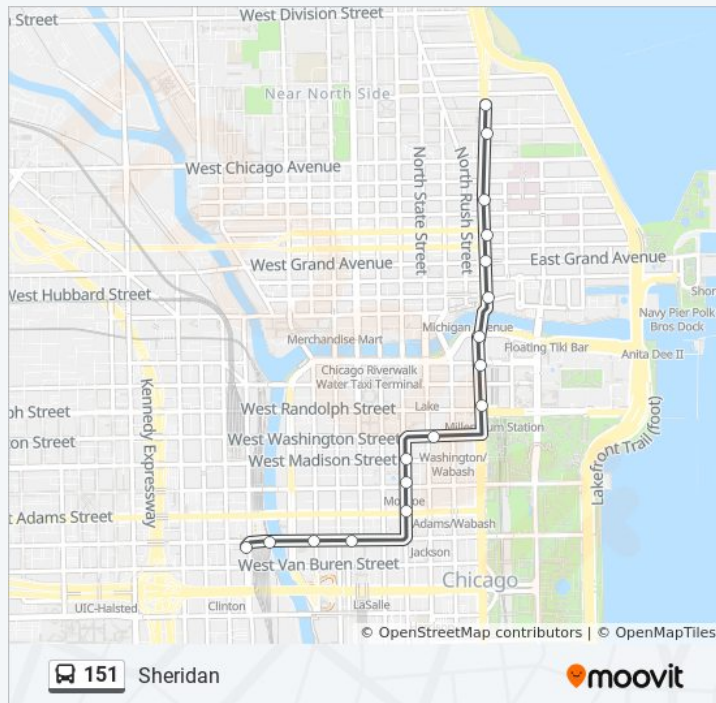

Direction: Michigan & Delaware/Walton (North)

17 stops

[VIEW LINE SCHEDULE](#)

- Union Station Transit Center (East)
- Jackson & Chicago River (East)
- Jackson & Franklin (East)
- Jackson & Financial Place (East)
- Dearborn & Adams (North)
- Dearborn & Monroe (North)

Michigan & Ontario

Michigan & Huron (North)

Michigan & Chestnut (North)

Michigan & Delaware/Walton (North)

151 bus Info

Direction: Michigan & Delaware/Walton (North)
Stops: 17
Trip Duration: 22 min
Line Summary:

Direction: Sheridan & Foster (North)

71 stops
[VIEW LINE SCHEDULE](#)

Union Station Transit Center (East)

Jackson & Chicago River (East)

Jackson & Franklin (East)

Jackson & Financial Place (East)

Dearborn & Adams (North)