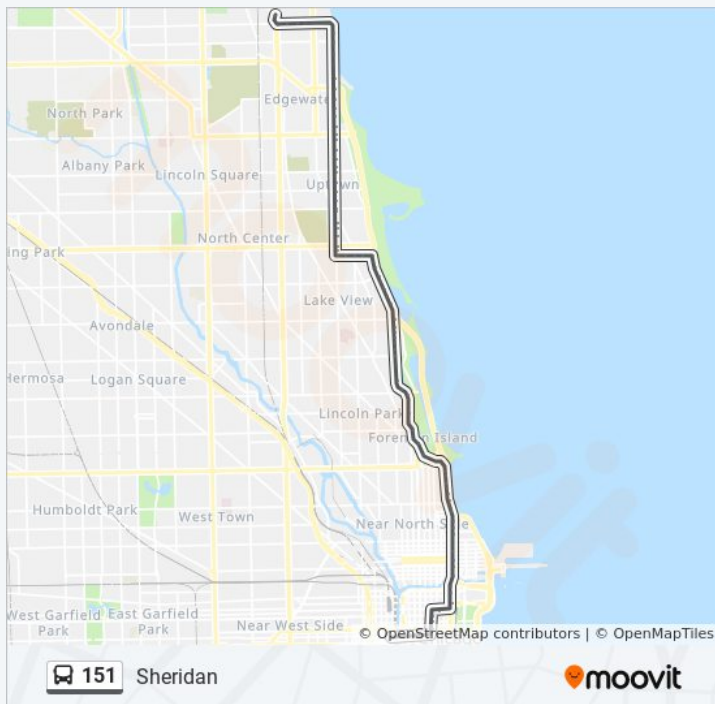

Stockton & Fullerton (North)

Stockton & Arlington (North)

Stockton & Roslyn (North)

Stockton & Wrightwood (North)

Sheridan & Diversey (North)

Sheridan & Surf (North)

Sheridan & Oakdale (North)

Sheridan & Wellington (North)

151 bus Info

Direction: Clark & Arthur Terminal (West)

Stops: 89

Trip Duration: 82 min

Line Summary:

Sheridan & Barry (North)

Sheridan & Briar (North)

Inner Lake Shore Drive & Belmont (North)