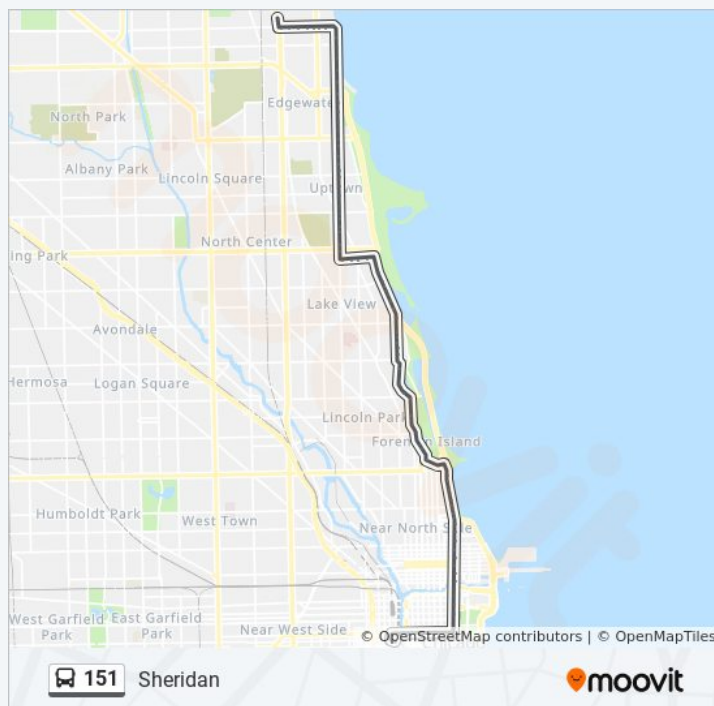

Devon & Glenwood (East)

Devon & Lakewood (East)

Devon & Magnolia (East)

Sheridan & Broadway/Devon (East)

Sheridan & Winthrop (East)

Sheridan & Kenmore (East)

Sheridan & Rosemont (South)

Sheridan & Granville (South)

Sheridan & Glenlake (South)

Sheridan & Thorndale (South)

Sheridan & Ardmore (South)

Sheridan & Hollywood (South)

Sheridan & Bryn Mawr (South)

Sheridan & Catalpa (South)

Sheridan & Balmoral (South)

Sheridan & Berwyn (South)

Sheridan & Foster (South)

Sheridan & Winona (South)

Sheridan & Argyle (South)

Sheridan & Ainslie (South)

Sheridan & Gunnison (South)

Sheridan & Lawrence (South)

Sheridan & Leland (South)

Sheridan & Wilson (South)

Sheridan & Sunnyside (South)

Sheridan & Montrose (South)

Sheridan & Broadway/Montrose (South)

4242 N Sheridan (South)

Sheridan & Buena (South)

Sheridan & Cuyler (South)

Sheridan & Irving Park (South)

Sheridan & Sheffield (East)

Sheridan & Fremont (East)

Friday

12:08 AM - 11:46 PM

Saturday

12:08 AM - 11:50 PM

151 bus Info

Direction: Union Station Transit Center (East)

Stops: 88

Trip Duration: 83 min

Line Summary: