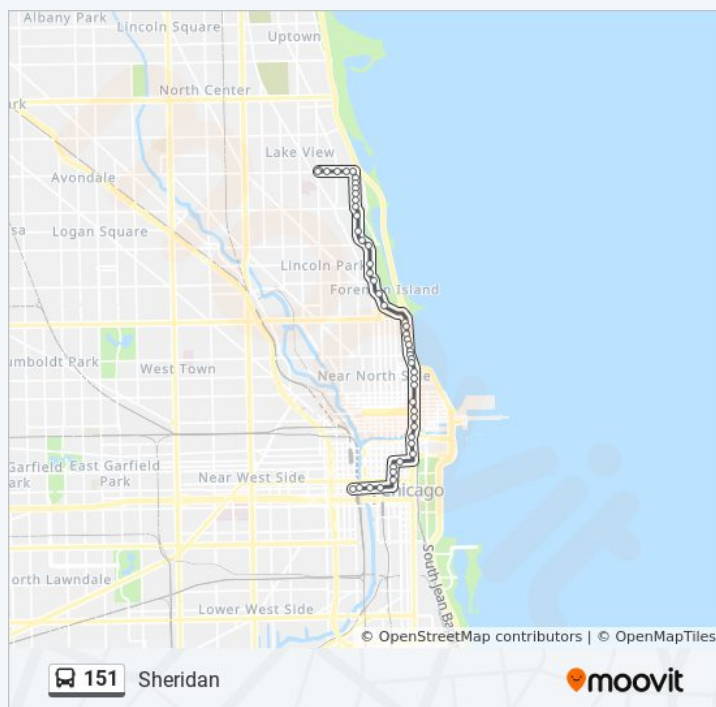

Adams & State (West)

Adams & Clark (West)

Adams & Wells (West)

Adams & S. Wacker (West)

Adams & Canal (West)

Direction: Belmont & Halsted Terminal (North)

48 stops

[VIEW LINE SCHEDULE](#)

Michigan & Randolph (North)

Michigan & South Water (North)

Michigan (Lower) & E. Wacker (North)

Michigan & Hubbard (Tribune Bldg.)

Michigan & Grand (North)

Michigan & Ontario

Michigan & Huron (North)

Michigan & Chestnut (North)

Michigan & Delaware/Walton (North)

Michigan & Oak (North)

Lake Shore & Cedar (North)

Lake Shore & Elm (North)

Lake Shore & Division (North)

Lake Shore & Scott (North)

Lake Shore & Goethe (North)

Lake Shore & Banks (North)

151 bus Info

Direction: Belmont & Halsted Terminal (North)

Stops: 48

Trip Duration: 50 min

Line Summary:

Lake Shore & North Ave (North)

Stockton & Lasalle (North)

Stockton & Lincoln (North)