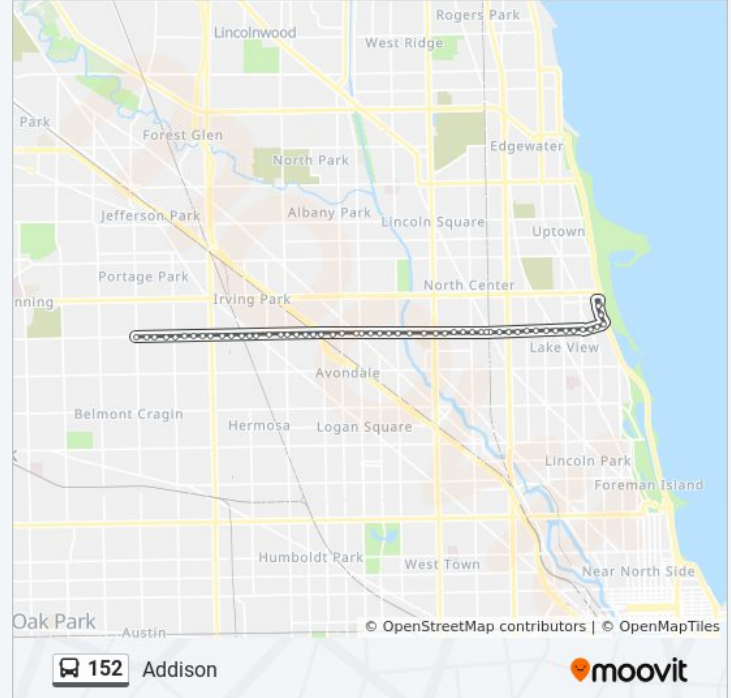

Addison & Sacramento (West)

Addison & Albany (West)

Addison & Kedzie (West)

Addison & Elston (West)

Addison & Kimball (West)

Addison & St. Louis (West)

Addison Blue Line Station (West)

Addison & Lawndale/Avondale (West)

Addison & Kenton (West)

Addison & Kilpatrick (West)

Addison & Cicero (West)

Addison & Lamon (West)

Addison & Lavergne (West)

Addison & Leclaire (West)

- Addison & Laramie (West)
- Addison & Lockwood (West)
- Addison & Long (West)
- Addison & Linder (West)
- Addison & Central (West)

Direction: Addison & Cumberland Terminal (North)

83 stops

[VIEW LINE SCHEDULE](#)

- Lake Shore & Waveland (North)
- Lake Shore & Grace (North)
- Lake Shore & Grace (South)
- Lake Shore & Waveland (South)
- Addison & Lake Shore (West)
- Addison & Pine Grove (West)
- Addison & Broadway (West)
- Addison & Halsted (West)
- Addison & Fremont (West)
- Addison Red Line Station (West)
- Addison & Clark (West)
- Addison & Racine (West)
- Addison & Lakewood (West)
- Addison & Southport (West)
- Addison & Greenview (West)
- Addison & Ashland (West)
- Addison & Paulina (West)
- Addison & Lincoln (West)
- Addison Brown Line Station (West)
- Addison & Wolcott (West)
- Addison & Damen (West)
- Addison & Hoyne (West)
- Addison & Leavitt (West)
- Addison & Oakley (West)

152 bus Info

Direction: Addison & Cumberland Terminal (North)

Stops: 83

Trip Duration: 59 min

Line Summary:

Addison & Western (West)

Addison & Campbell (West)

Addison & Talman (West)