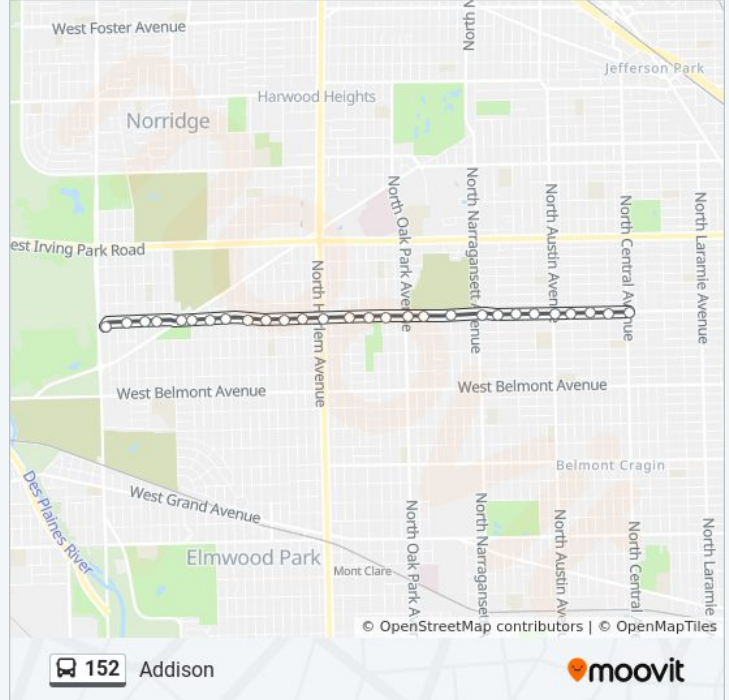

152

Addison

Get The App

The 152 bus line (Addison) has 6 routes. For regular weekdays, their operation hours are:
 (1) Addison & Central (East): 9:41 PM - 11:20 PM (2) Addison & Central (West): 7:14 AM - 8:58 AM (3) Addison & Cumberland Terminal (North): 4:29 AM - 10:30 PM (4) Addison & Harlem (East): 7:18 AM - 5:08 PM (5) Addison & Lake Shore (East): 3:05 PM - 4:28 PM (6) Lake Shore & Waveland (North): 4:27 AM - 9:40 PM
 Use the Moovit App to find the closest 152 bus station near you and find out when is the next 152 bus arriving.

- Addison & Cumberland Terminal (North)
- Addison & Pittsburgh (East)
- Addison & Paris (East)
- Addison & Panama (East)
- Addison & Forest Preserve Avenue (East)
- Addison & Orange (East)
- Addison & Ozanam (East)
- Addison & Overhill (East)
- Addison & Oriole (East)
- Addison & Olcott (East)
- Addison & Oketo (East)
- Addison & Octavia (East)
- Addison & Harlem (East)
- Addison & Nordica (East)
- Addison & Sayre (East)
- Addison & New England (East)
- Addison & Oak Park (East)
- Addison & Normandy (East)
- Addison & Neenah (East)
- Addison & Narragansett (East)
- Addison & Mobile (East)

152 bus Info
Direction: Addison & Central (East)
Stops: 28
Trip Duration: 13 min
Line Summary:

- Addison & Melvina (East)
- Addison & Meade (East)
- Addison & Austin (East)
- Addison & Marmora (East)
- Addison & Menard (East)
- Addison & Major (East)
- Addison & Central (East)

Direction: Addison & Central (West)

56 stops

[VIEW LINE SCHEDULE](#)

- Lake Shore & Waveland (North)
- Lake Shore & Grace (North)
- Lake Shore & Grace (South)
- Lake Shore & Waveland (South)
- Addison & Lake Shore (West)
- Addison & Pine Grove (West)
- Addison & Broadway (West)
- Addison & Halsted (West)
- Addison & Fremont (West)
- Addison Red Line Station (West)
- Addison & Clark (West)
- Addison & Racine (West)
- Addison & Lakewood (West)
- Addison & Southport (West)
- Addison & Greenview (West)
- Addison & Ashland (West)
- Addison & Paulina (West)
- Addison & Lincoln (West)